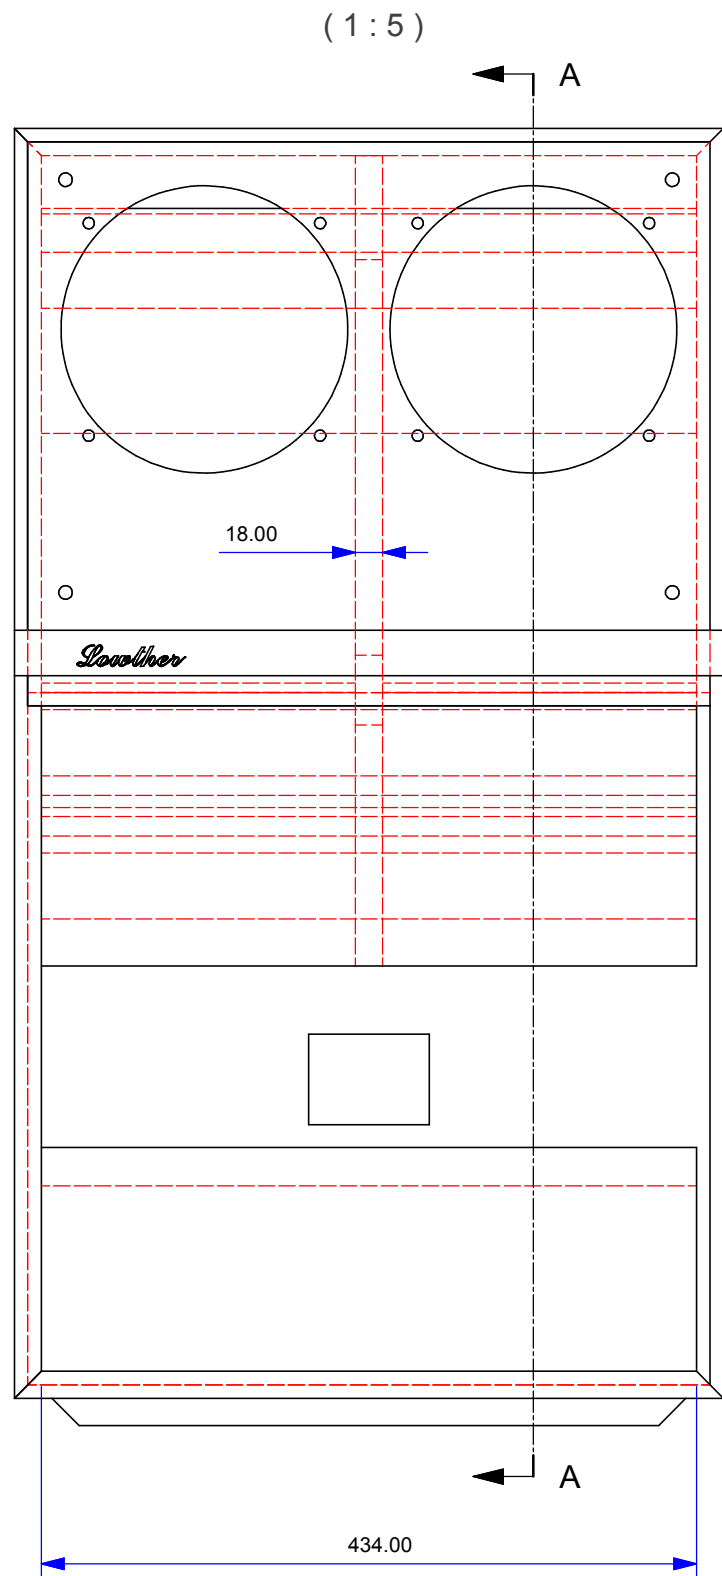

All interior panels are at 18.00 mm

Interior Panels

Lowther Loudspeaker Systems Ltd.			
Acousta 124 Cabinet			
Sheet Number: 1	Drawn By: R. Quinton	Drawing Number: RQA124VA3/0001	Material: Particle board or similar
Total Sheets: 9	Date: 21/11/2003	Drawing Units: Millimeters	