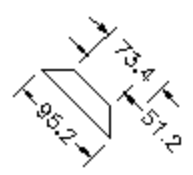

MAUHORN XII

© Design by Andreas Mau.