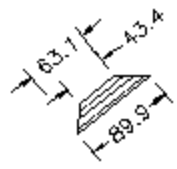

MAUHORN XII

© Design by Andreas Mau.