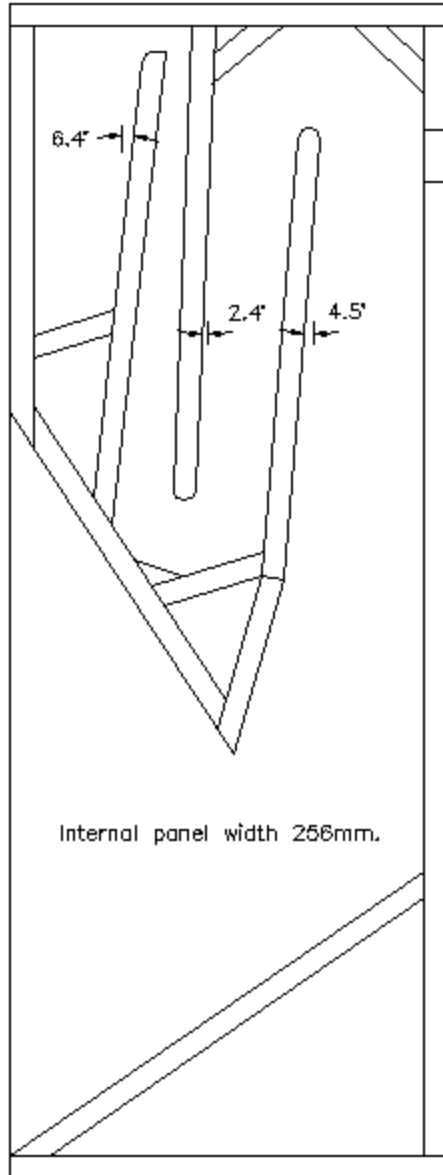

MAUHDORN XII

© Design by Andreas Mann