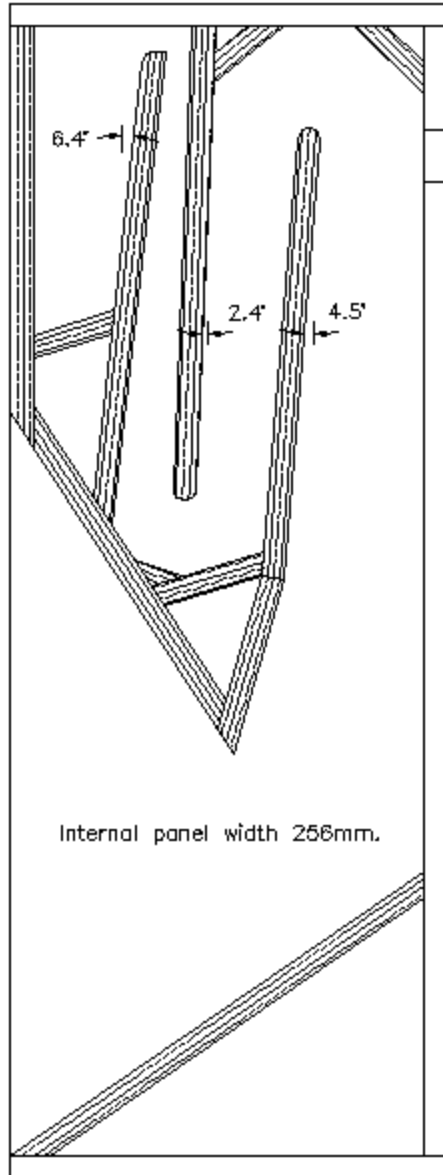

MAUHDORN XII

© Design by Andreas Mau.