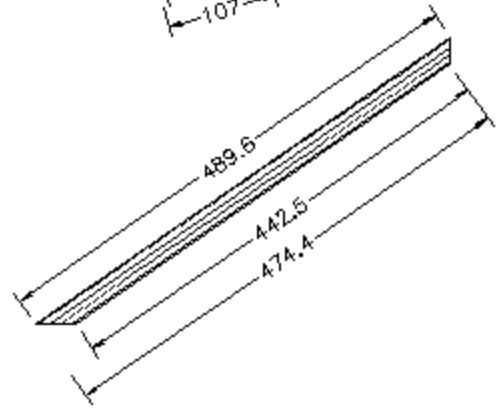

MAUHORN XII

© Design by Andreas Mau.