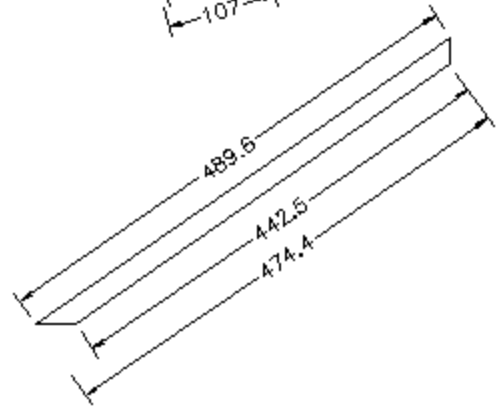

MAUHORN XII

© Design by Andreas Mau.