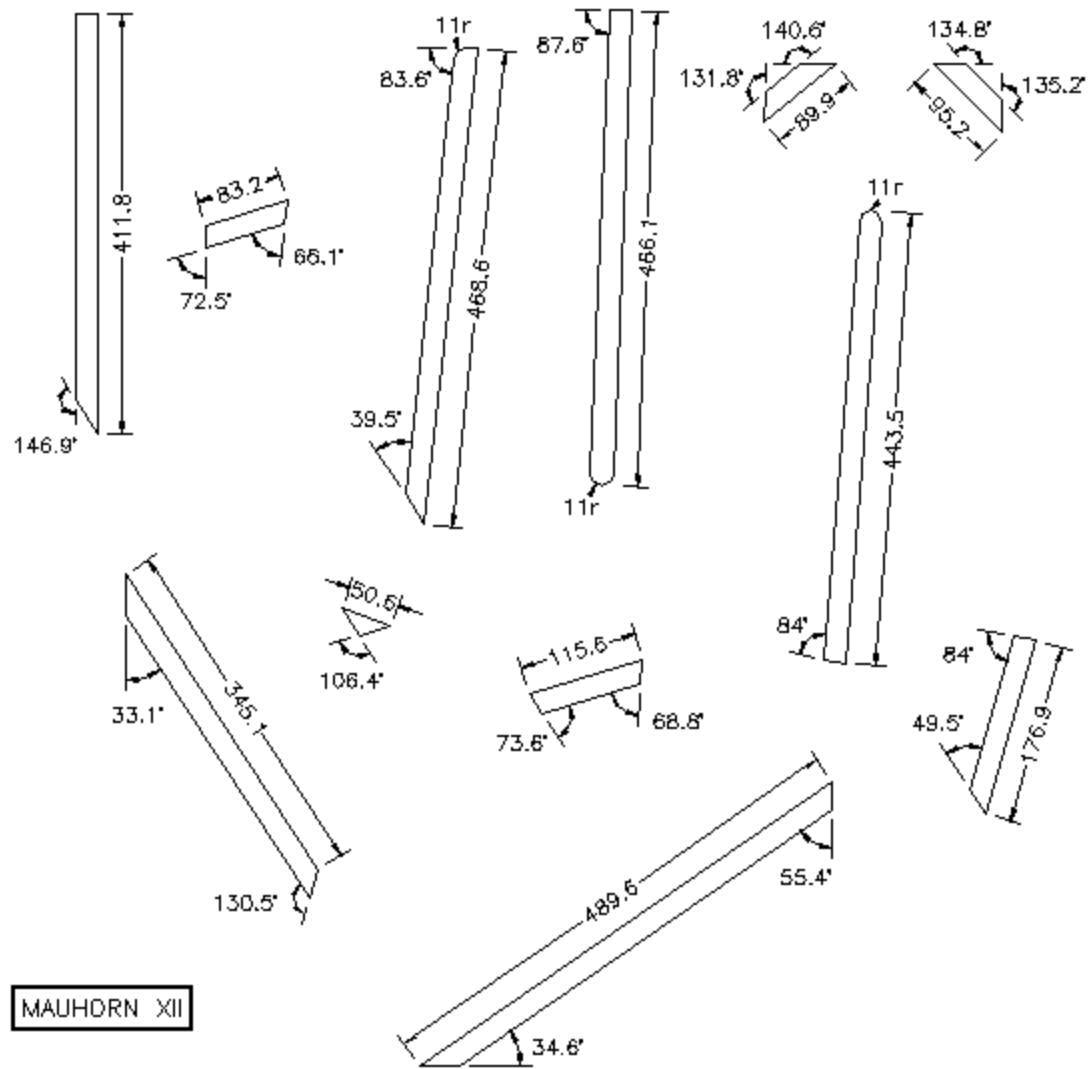

MAUHDORN XII

© Design by Andreas Mann