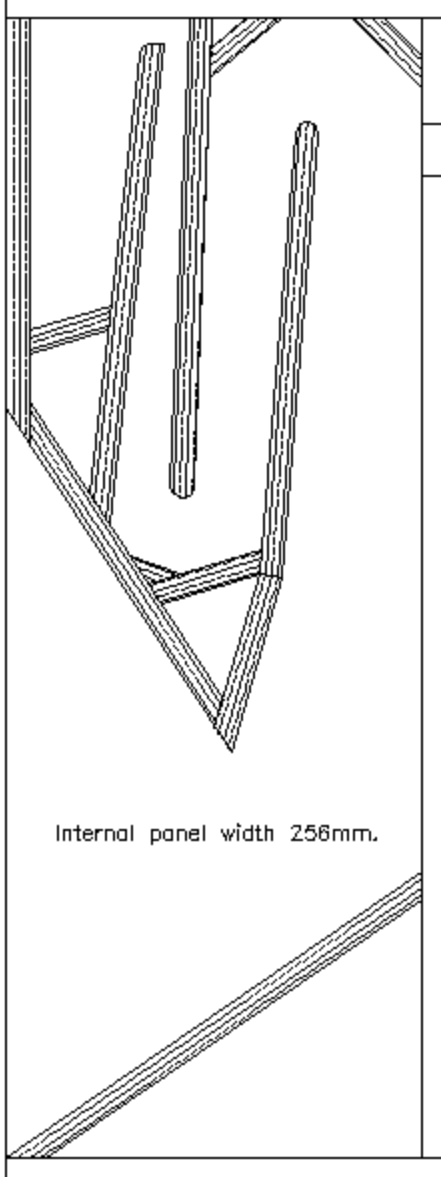

MAUHORN XII

© Design by Andreas Mau.