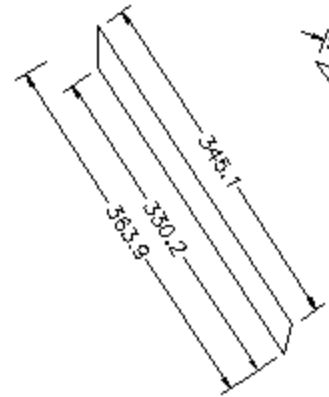

MAUHORN XII

© Design by Andreas Mau.