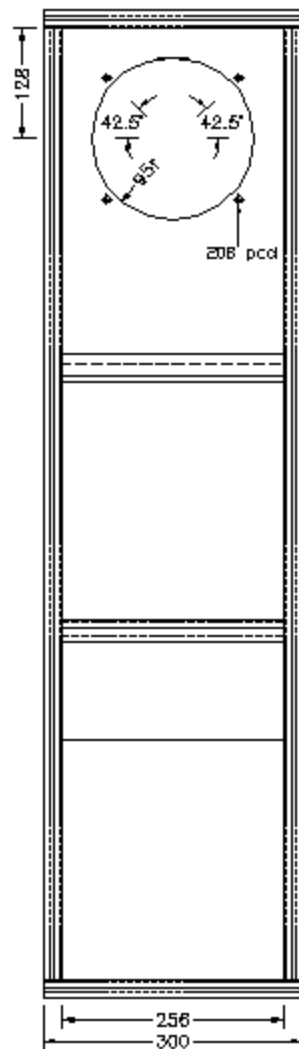

Material: 22mm MDF or Marine Ply.
Internal baffle 13mm.

Designed to accept Lowther Loudspeaker EX series of drivers.

MAUHORN XII

© Design by Andrew Mau.

Material: 22mm MDF or Marine Ply.
Internal baffle 13mm.