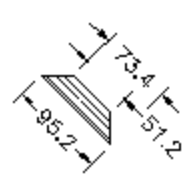

MAUHORN XII

© Design by Andreas Mau.