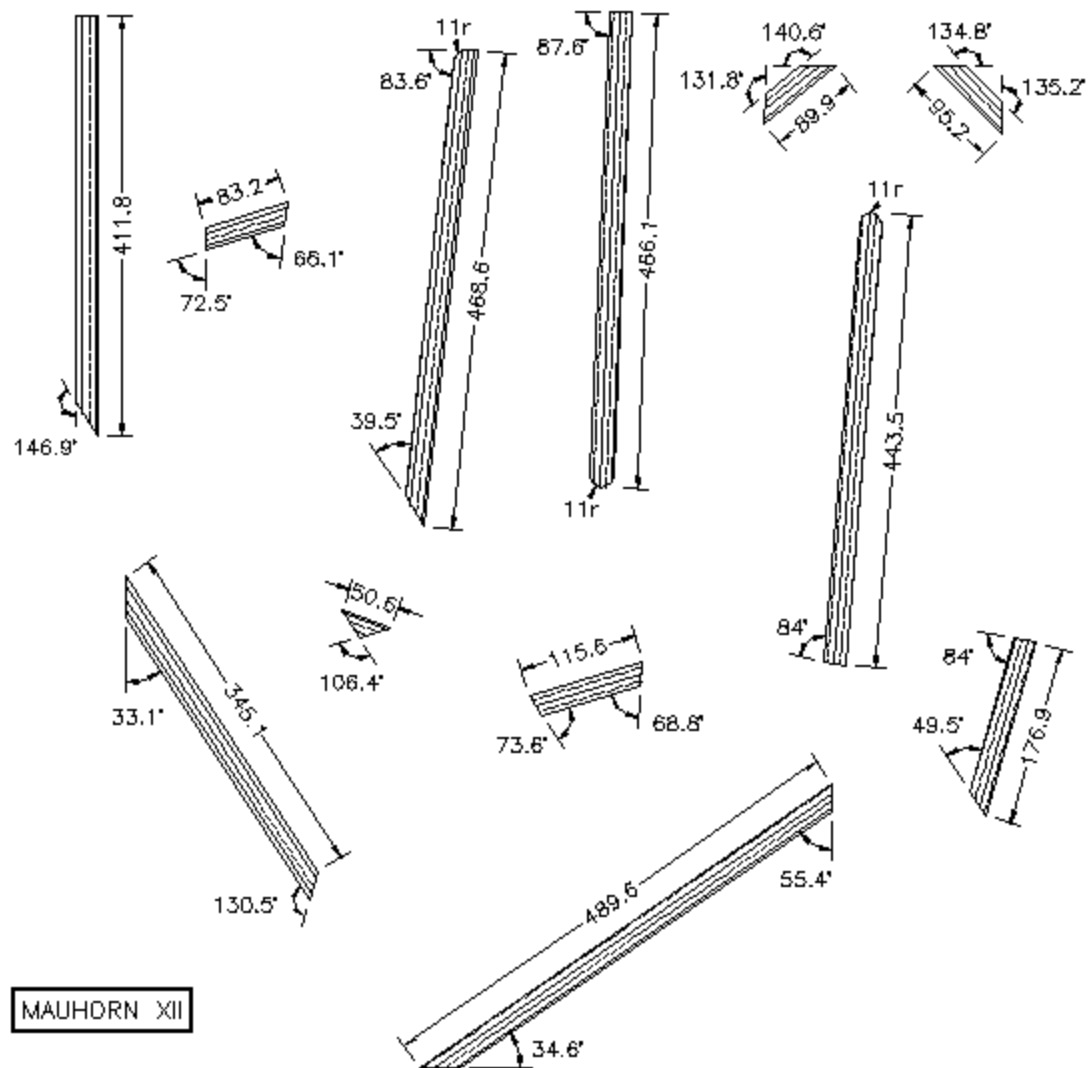

MAUHDORN XII

© Design by Andreas Mau.