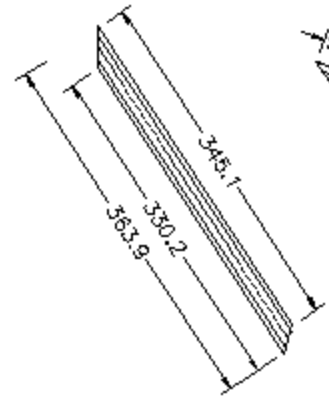

MAUHORN XII

© Design by Andreas Mau.