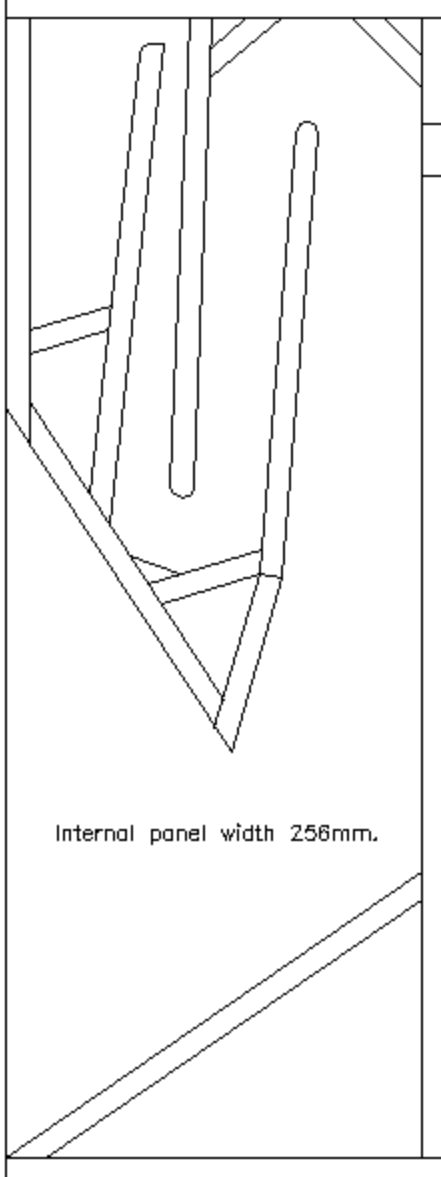

MAUHORN XII

© Design by Andreas Mau.