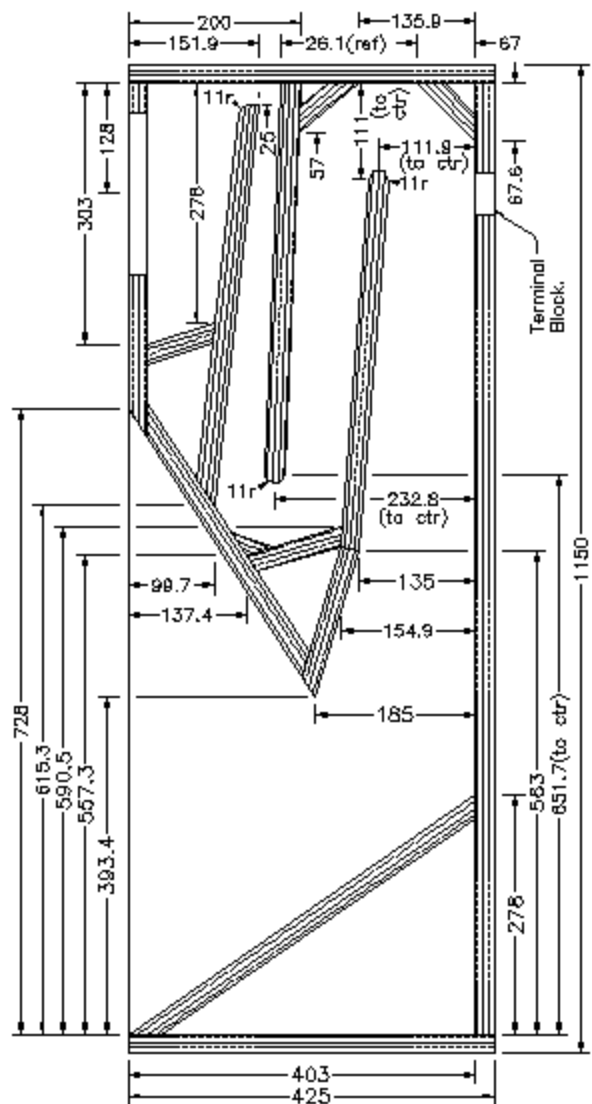

Material: 22mm MDF or Marine Ply.
Internal baffle 13mm.

Designed to accept Lowther Loudspeaker EX series of drivers.

MAUHORN XII

© Design by Andrew Mau.

Material: 22mm MDF or Marine Ply.
Internal baffle 13mm.