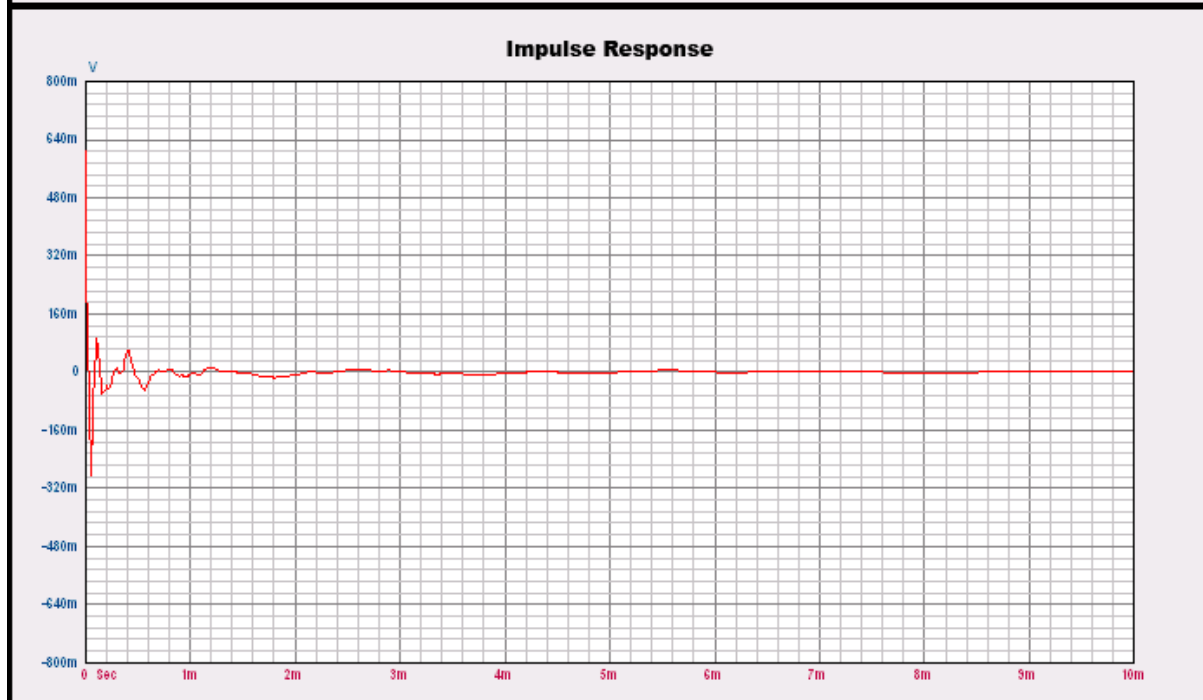

PM2A 15 Ohm Silver

Revc (Ohm)	Fo (Hz)	Sd (m M²)	Vas (Ltr)	Cms (u M/N)	Mmd (g)	Mms (g)
13.000	46.803	21.000	56.796	906.962	11.000	12.750
BL (T·M)	Qms	Qes	Qts	Levc (u H)	No (%)	SPLo (dB)
14.780	3.505	0.223	0.210	84.109	2.524	96.038

Lowther Loudspeaker Systems Ltd. Registered Office Address: 26 Footh Cray Lane, Sidcup, Kent DA14 4NR

Email Address: sales@lowtherloudspeakers.com

Registered in England and Wales, Registered Number 3124910. VAT Number 685239501

Please Note: The above address is the Registered Office address and cannot accept deliveries.

All correspondence should be sent to P.O. Box 184, Sidcup, Kent DA14 4NL