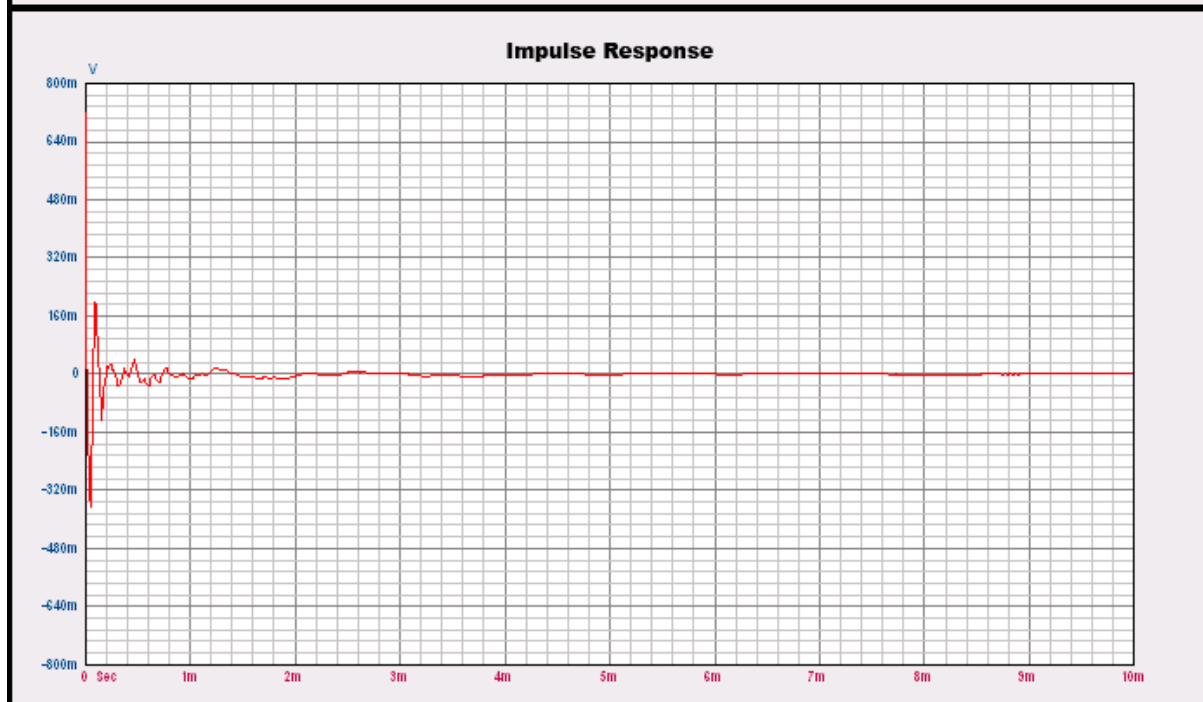

PM2A 15 Ohm Aluminium

Revc (Ohm)	Fo (Hz)	Sd (m M²)	Vas (Ltr)	Cms (u M/N)	Mmd (g)	Mms (g)
13.000	50.031	21.000	49.703	793.691	11.000	12.750
BL (T·M)	Qms	Qes	Qts	Levc (u H)	No (%)	SPLo (dB)
13.731	3.326	0.276	0.255	55.785	2.178	95.399

Lowther Loudspeaker Systems Ltd. Registered Office Address: 26 Footh Cray Lane, Sidcup, Kent DA14 4NR

Email Address: sales@lowtherloudspeakers.com

Registered in England and Wales, Registered Number 3124910. VAT Number 685239501

Please Note: The above address is the Registered Office address and cannot accept deliveries.

All correspondence should be sent to P.O. Box 184, Sidcup, Kent DA14 4NL