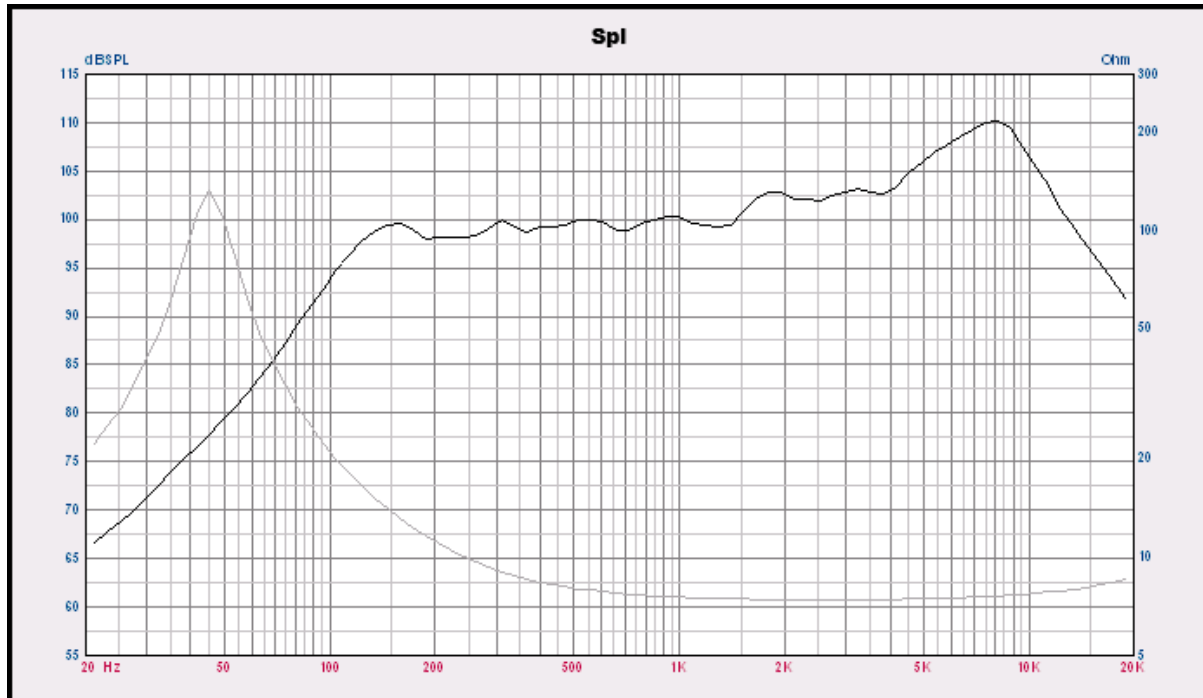

PM2A 8 Ohm Aluminium

Revc (Ohm)	Fo (Hz)	Sd (m M²)	Vas (Ltr)	Cms (u M/N)	Mmd (g)	Mms (g)
7.400	45.293	21.000	60.647	968.455	11.000	12.750
BL (T·M)	Qms	Qes	Qts	Levc (u H)	No (%)	SPLo (dB)
10.971	3.780	0.223	0.211	36.296	2.443	95.897

Lowther Loudspeaker Systems Ltd. Registered Office Address: 26 Footh Cray Lane, Sidcup, Kent DA14 4NR

Email Address: sales@lowtherloudspeakers.com

Registered in England and Wales, Registered Number 3124910. VAT Number 685239501

Please Note: The above address is the Registered Office address and cannot accept deliveries.

All correspondence should be sent to P.O. Box 184, Sidcup, Kent DA14 4NL