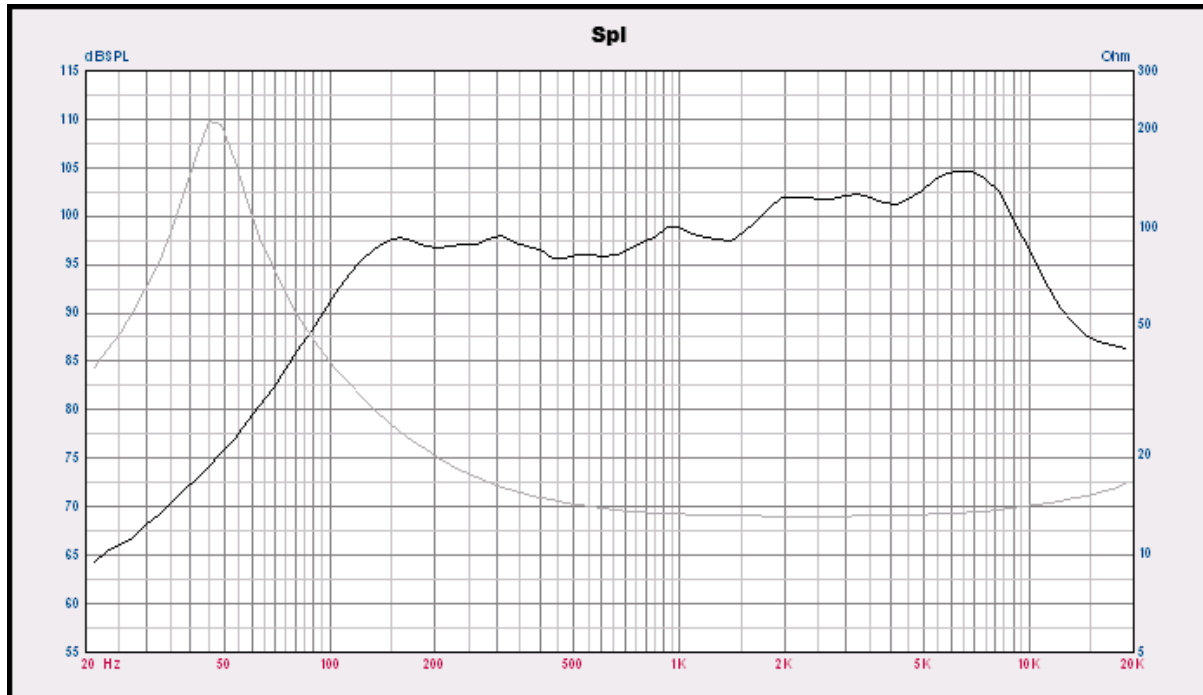

PM2A 15 Ohm Silver

Revc (Ohm)	Fo (Hz)	Sd (m M²)	Vas (Ltr)	Cms (u M/N)	Mmd (g)	Mms (g)
13.000	46.803	21.000	56.796	906.962	11.000	12.750
BL (T·M)	Qms	Qes	Qts	Levc (u H)	No (%)	SPLo (dB)
14.780	3.505	0.223	0.210	84.109	2.524	96.038

Lowther Loudspeaker Systems Ltd. Registered Office Address: 26 Footh Cray Lane, Sidcup, Kent DA14 4NR

Email Address: sales@lowtherloudspeakers.com

Registered in England and Wales, Registered Number 3124910. VAT Number 685239501

Please Note: The above address is the Registered Office address and cannot accept deliveries.

All correspondence should be sent to P.O. Box 184, Sidcup, Kent DA14 4NL