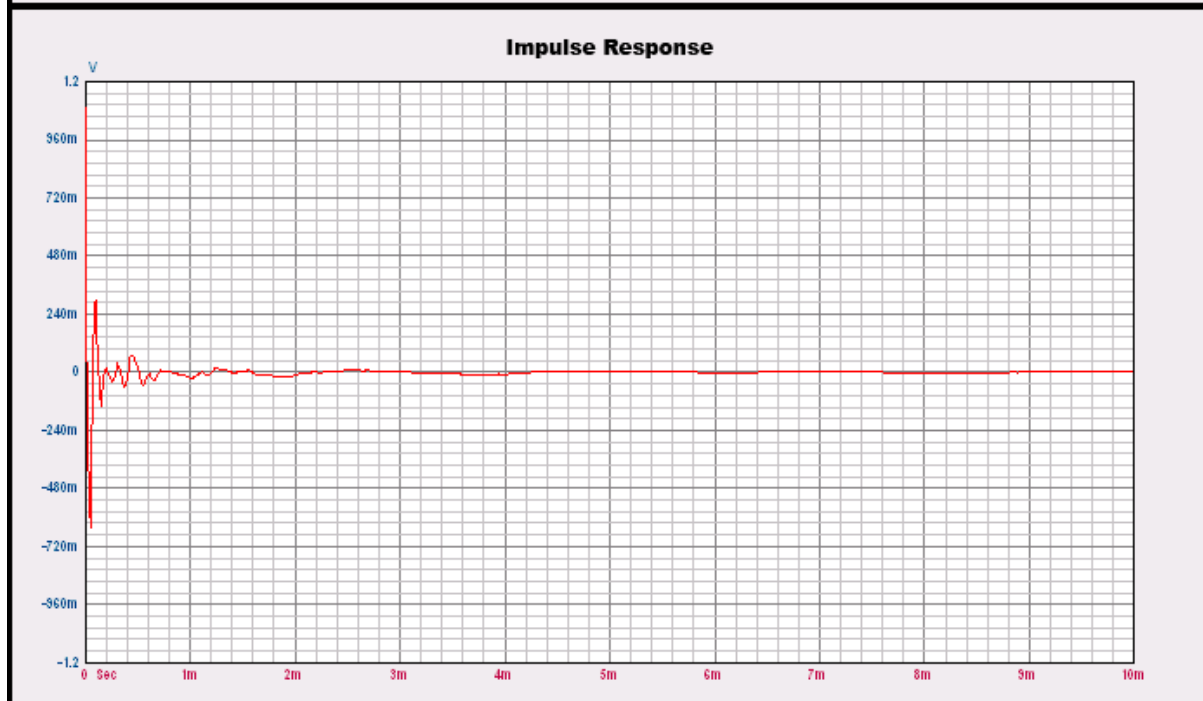

PM2A 8 Ohm Aluminium

Revc (Ohm)	Fo (Hz)	Sd (m M²)	Vas (Ltr)	Cms (u M/N)	Mmd (g)	Mms (g)
7.400	45.293	21.000	60.647	968.455	11.000	12.750
BL (T·M)	Qms	Qes	Qts	Levc (u H)	No (%)	SPLo (dB)
10.971	3.780	0.223	0.211	36.296	2.443	95.897

Lowther Loudspeaker Systems Ltd. Registered Office Address: 26 Footh Cray Lane, Sidcup, Kent DA14 4NR

Email Address: sales@lowtherloudspeakers.com

Registered in England and Wales, Registered Number 3124910. VAT Number 685239501

Please Note: The above address is the Registered Office address and cannot accept deliveries.

All correspondence should be sent to P.O. Box 184, Sidcup, Kent DA14 4NL