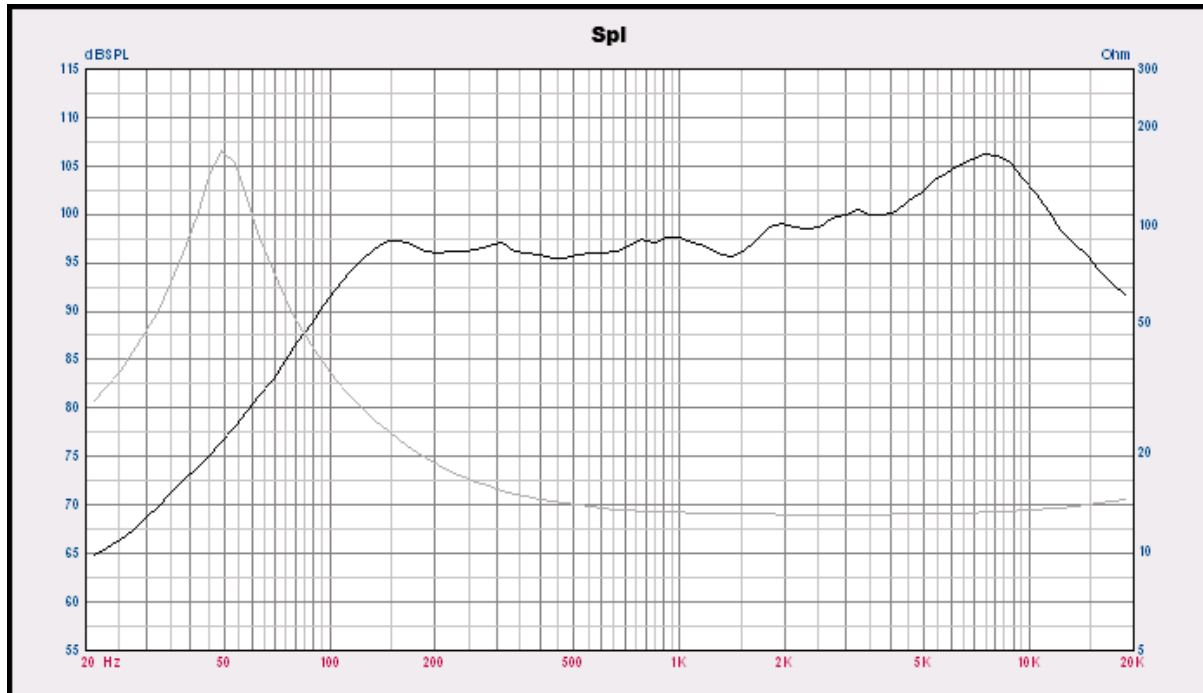

PM2A 15 Ohm Aluminium

Revc (Ohm)	Fo (Hz)	Sd (m M²)	Vas (Ltr)	Cms (u M/N)	Mmd (g)	Mms (g)
13.000	50.031	21.000	49.703	793.691	11.000	12.750
BL (T·M)	Qms	Qes	Qts	Levc (u H)	No (%)	SPLo (dB)
13.731	3.326	0.276	0.255	55.785	2.178	95.399

Lowther Loudspeaker Systems Ltd. Registered Office Address: 26 Footh Cray Lane, Sidcup, Kent DA14 4NR

Email Address: sales@lowtherloudspeakers.com

Registered in England and Wales, Registered Number 3124910. VAT Number 685239501

Please Note: The above address is the Registered Office address and cannot accept deliveries.

All correspondence should be sent to P.O. Box 184, Sidcup, Kent DA14 4NL