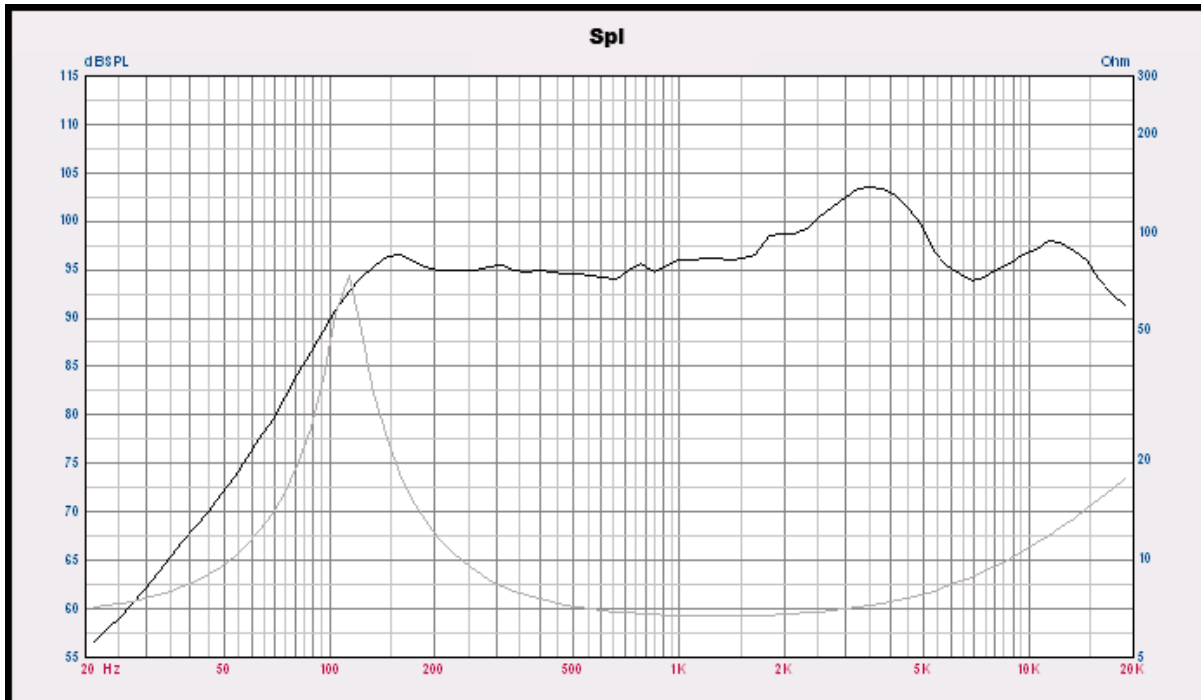

A45 8 Ohm Aluminium

Revc (Ohm)	Fo (Hz)	Sd (m M²)	Vas (Ltr)	Cms (u M/N)	Mmd (g)	Mms (g)
7.400	112.435	10.550	4.154	262.850	7.000	7.623
BL (T·M)	Qms	Qes	Qts	Levc (u H)	No (%)	SPLo (dB)
7.818	5.988	0.587	0.534	137.457	0.973	91.900

Lowther Loudspeaker Systems Ltd. Registered Office Address: 26 Footh Cray Lane, Sidcup, Kent DA14 4NR

Email Address: sales@lowtherloudspeakers.com

Registered in England and Wales, Registered Number 3124910. VAT Number 685239501

Please Note: The above address is the Registered Office address and cannot accept deliveries.

All correspondence should be sent to P.O. Box 184, Sidcup, Kent DA14 4NL