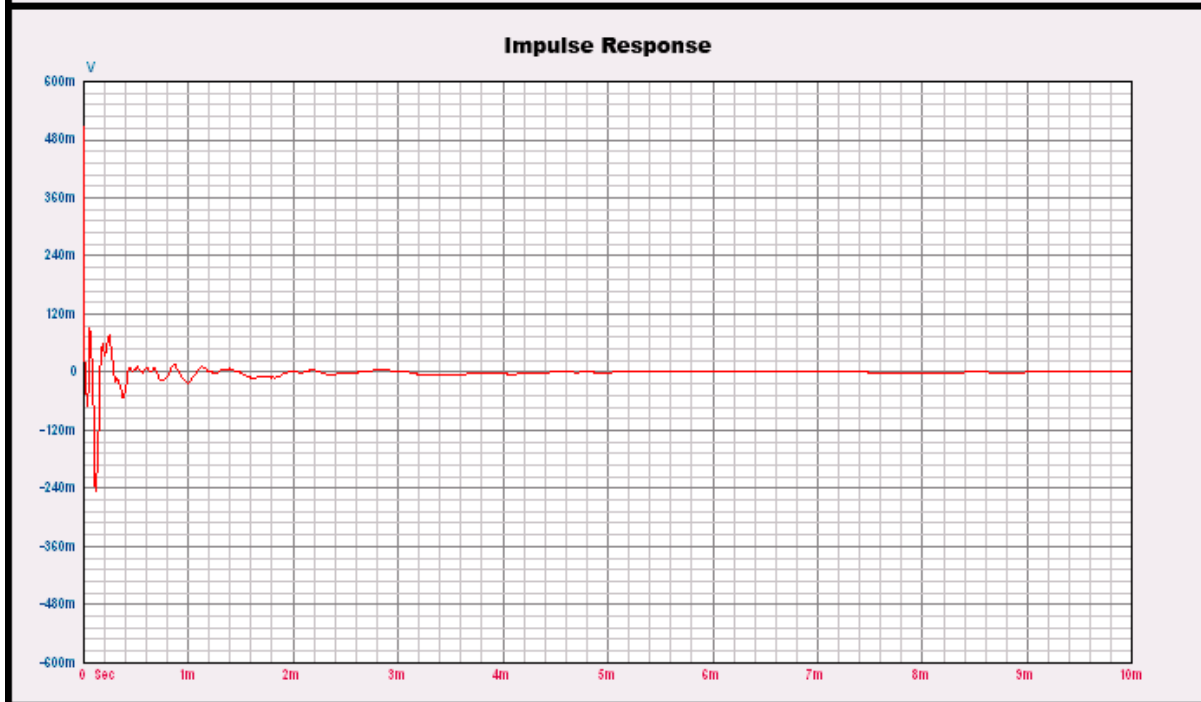

A45 8 Ohm Aluminium

Revc (Ohm)	Fo (Hz)	Sd (m M²)	Vas (Ltr)	Cms (u M/N)	Mmd (g)	Mms (g)
7.400	112.435	10.550	4.154	262.850	7.000	7.623
BL (T·M)	Qms	Qes	Qts	Levc (u H)	No (%)	SPLo (dB)
7.818	5.988	0.587	0.534	137.457	0.973	91.900

Lowther Loudspeaker Systems Ltd. Registered Office Address: 26 Footh Cray Lane, Sidcup, Kent DA14 4NR

Email Address: sales@lowtherloudspeakers.com

Registered in England and Wales, Registered Number 3124910. VAT Number 685239501

Please Note: The above address is the Registered Office address and cannot accept deliveries.

All correspondence should be sent to P.O. Box 184, Sidcup, Kent DA14 4NL