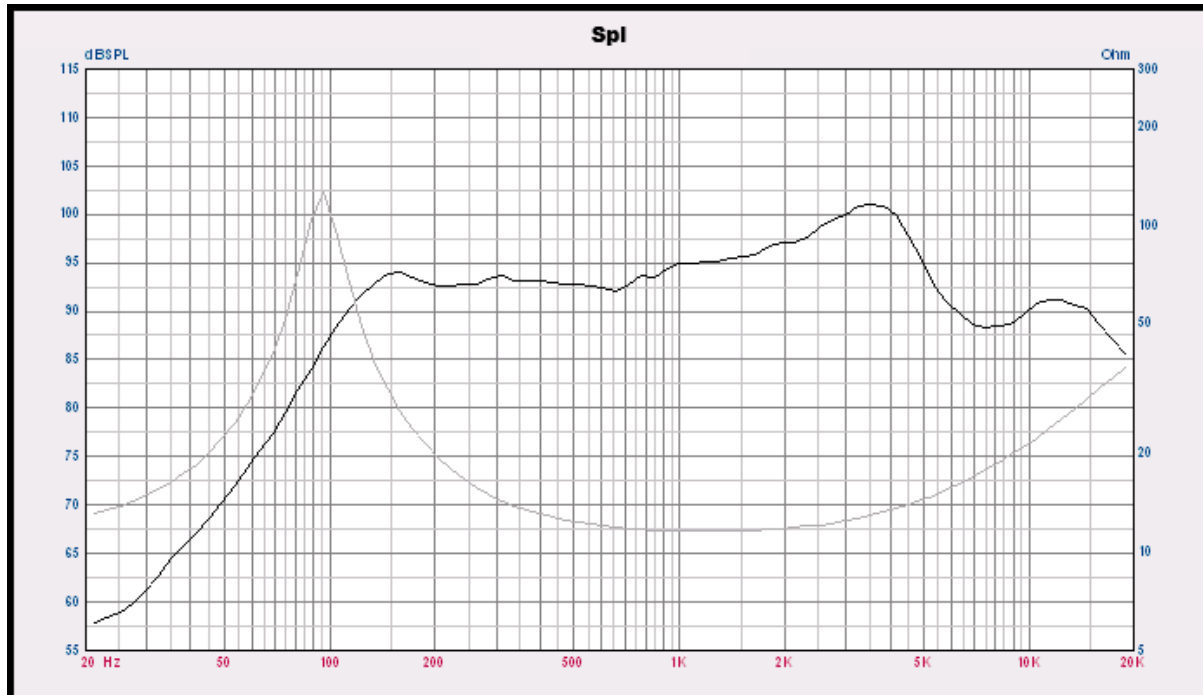

A45 15 Ohm Silver

Revc (Ohm)	Fo (Hz)	Sd (m M²)	Vas (Ltr)	Cms (u M/N)	Mmd (g)	Mms (g)
13.000	95.289	10.550	5.784	365.950	7.000	7.623
BL (T·M)	Qms	Qes	Qts	Levc (u H)	No (%)	SPLo (dB)
10.606	4.659	0.467	0.424	294.124	1.037	92.176

Lowther Loudspeaker Systems Ltd. Registered Office Address: 26 Footh Cray Lane, Sidcup, Kent DA14 4NR

Email Address: sales@lowtherloudspeakers.com

Registered in England and Wales, Registered Number 3124910. VAT Number 685239501

Please Note: The above address is the Registered Office address and cannot accept deliveries.

All correspondence should be sent to P.O. Box 184, Sidcup, Kent DA14 4NL