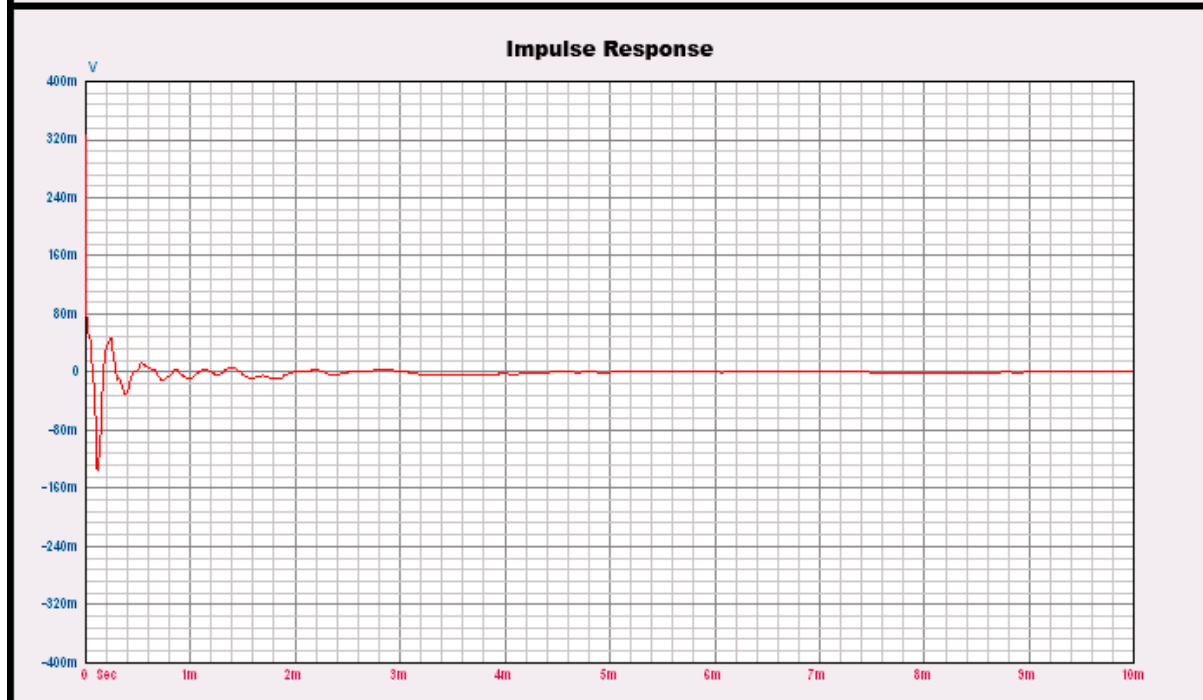

A45 15 Ohm Silver

Revc (Ohm)	Fo (Hz)	Sd (m M²)	Vas (Ltr)	Cms (u M/N)	Mmd (g)	Mms (g)
13.000	95.289	10.550	5.784	365.950	7.000	7.623
BL (T·M)	Qms	Qes	Qts	Levc (u H)	No (%)	SPLo (dB)
10.606	4.659	0.467	0.424	294.124	1.037	92.176

Lowther Loudspeaker Systems Ltd. Registered Office Address: 26 Footh Cray Lane, Sidcup, Kent DA14 4NR

Email Address: sales@lowtherloudspeakers.com

Registered in England and Wales, Registered Number 3124910. VAT Number 685239501

Please Note: The above address is the Registered Office address and cannot accept deliveries.

All correspondence should be sent to P.O. Box 184, Sidcup, Kent DA14 4NL