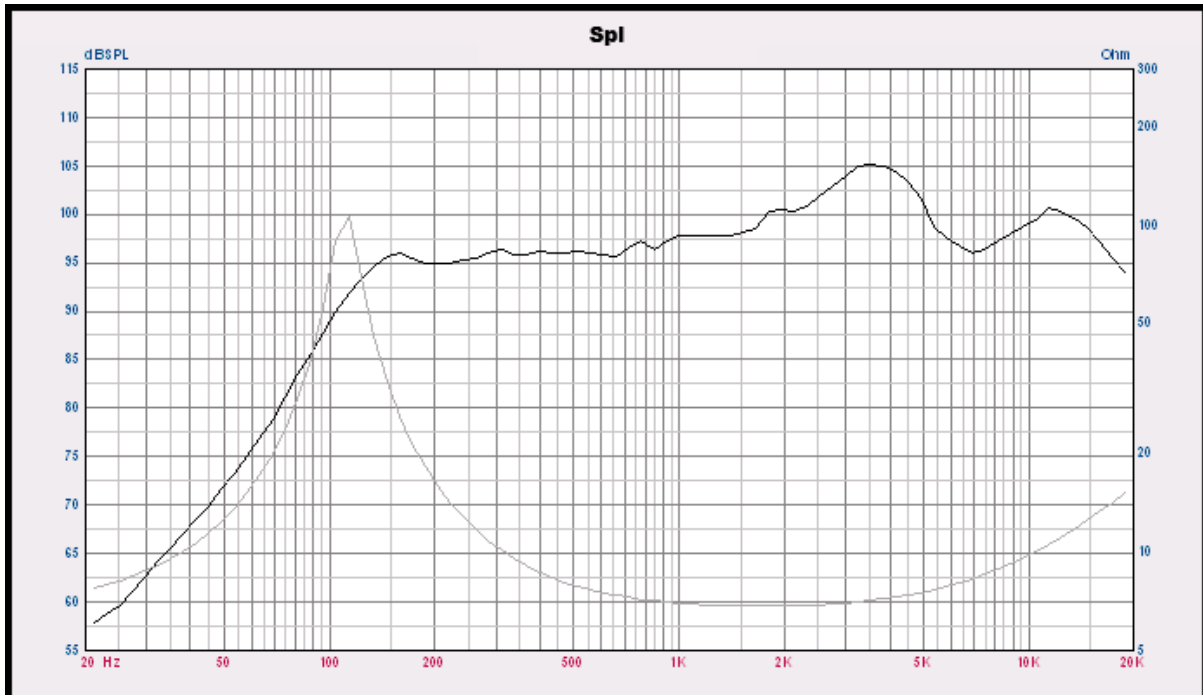

A55 8 Ohm Aluminium

Revc (Ohm)	Fo (Hz)	Sd (m M²)	Vas (Ltr)	Cms (u M/N)	Mmd (g)	Mms (g)
7.400	111.108	10.550	4.254	269.166	7.000	7.623
BL (T·M)	Qms	Qes	Qts	Levc (u H)	No (%)	SPLo (dB)
9.712	5.831	0.384	0.360	114.819	1.471	93.694

Lowther Loudspeaker Systems Ltd. Registered Office Address: 26 Footh Cray Lane, Sidcup, Kent DA14 4NR

Email Address: sales@lowtherloudspeakers.com

Registered in England and Wales, Registered Number 3124910. VAT Number 685239501

Please Note: The above address is the Registered Office address and cannot accept deliveries.

All correspondence should be sent to P.O. Box 184, Sidcup, Kent DA14 4NL