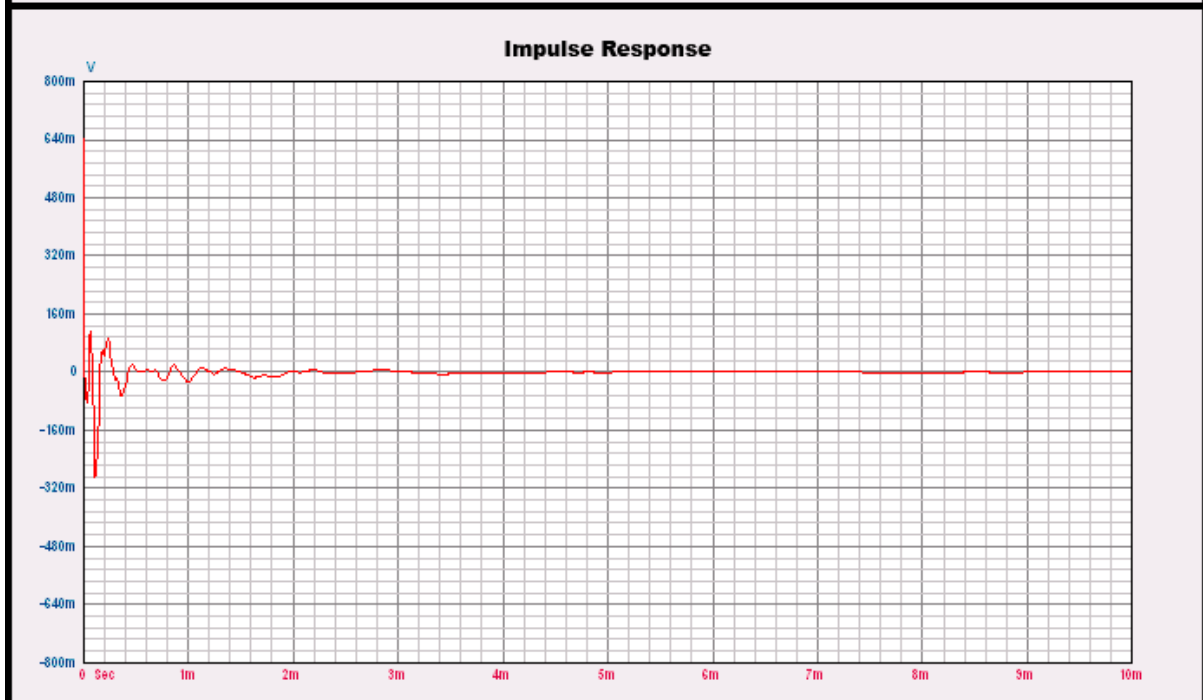

A55 8 Ohm Aluminium

Revc (Ohm)	Fo (Hz)	Sd (m M²)	Vas (Ltr)	Cms (u M/N)	Mmd (g)	Mms (g)
7.400	111.108	10.550	4.254	269.166	7.000	7.623
BL (T·M)	Qms	Qes	Qts	Levc (u H)	No (%)	SPLo (dB)
9.712	5.831	0.384	0.360	114.819	1.471	93.694

Lowther Loudspeaker Systems Ltd. Registered Office Address: 26 Footh Cray Lane, Sidcup, Kent DA14 4NR

Email Address: sales@lowtherloudspeakers.com

Registered in England and Wales, Registered Number 3124910. VAT Number 685239501

Please Note: The above address is the Registered Office address and cannot accept deliveries.

All correspondence should be sent to P.O. Box 184, Sidcup, Kent DA14 4NL