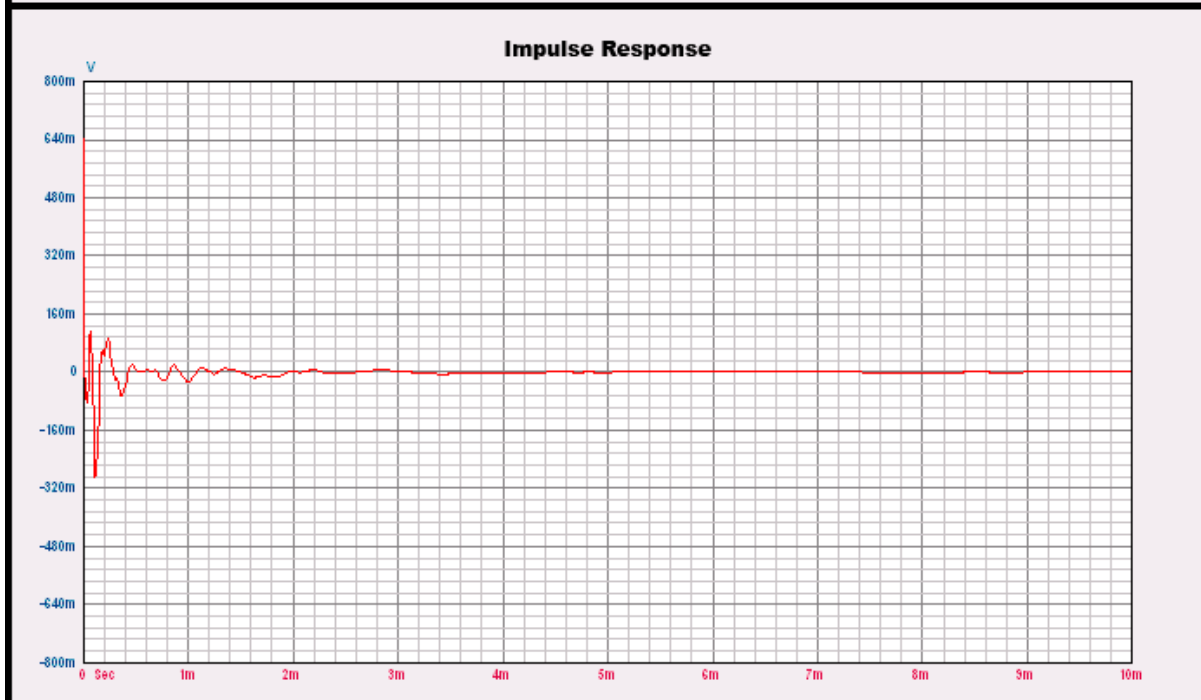

A55 8 Ohm Aluminium

Revc (Ohm)	Fo (Hz)	Sd (m M²)	Vas (Ltr)	Cms (u M/N)	Mmd (g)	Mms (g)
13.400	119.469	10.550	3.680	232.809	7.000	7.623
BL (T·M)	Qms	Qes	Qts	Levc (u H)	No (%)	SPLo (dB)
12.343	4.940	0.448	0.411	168.610	1.353	93.331

Lowther Loudspeaker Systems Ltd. Registered Office Address: 26 Footh Cray Lane, Sidcup, Kent DA14 4NR

Email Address: sales@lowtherloudspeakers.com

Registered in England and Wales, Registered Number 3124910. VAT Number 685239501

Please Note: The above address is the Registered Office address and cannot accept deliveries.

All correspondence should be sent to P.O. Box 184, Sidcup, Kent DA14 4NL