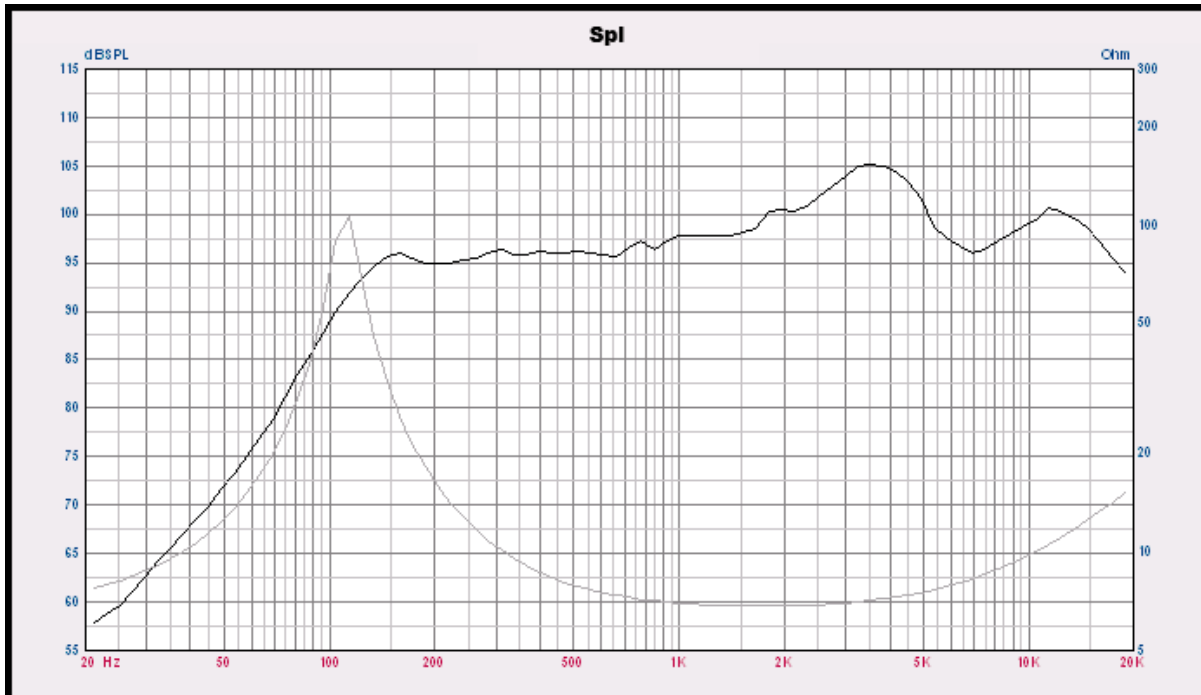

A55 8 Ohm Aluminium

Revc (Ohm)	Fo (Hz)	Sd (m M²)	Vas (Ltr)	Cms (u M/N)	Mmd (g)	Mms (g)
13.400	119.469	10.550	3.680	232.809	7.000	7.623
BL (T·M)	Qms	Qes	Qts	Levc (u H)	No (%)	SPLo (dB)
12.343	4.940	0.448	0.411	168.610	1.353	93.331

Lowther Loudspeaker Systems Ltd. Registered Office Address: 26 Footh Cray Lane, Sidcup, Kent DA14 4NR

Email Address: sales@lowtherloudspeakers.com

Registered in England and Wales, Registered Number 3124910. VAT Number 685239501

Please Note: The above address is the Registered Office address and cannot accept deliveries.

All correspondence should be sent to P.O. Box 184, Sidcup, Kent DA14 4NL