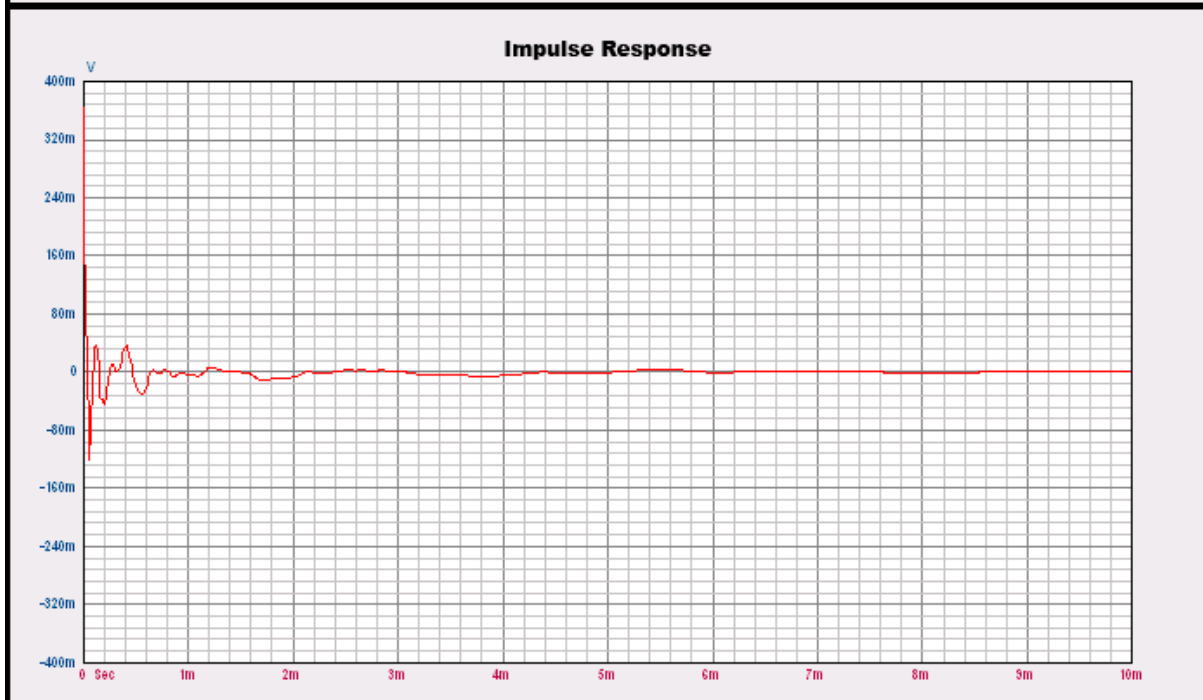

PM6A 15 Ohm Silver

Revc (Ohm)	Fo (Hz)	Sd (m M²)	Vas (Ltr)	Cms (u M/N)	Mmd (g)	Mms (g)
13.000	46.839	21.000	56.708	905.559	11.000	12.750
BL (T·M)	Qms	Qes	Qts	Levc (u H)	No (%)	SPLo (dB)
10.625	4.517	0.416	0.381	290.098	1.356	93.342

Lowther Loudspeaker Systems Ltd. Registered Office Address: 26 Footh Cray Lane, Sidcup, Kent DA14 4NR

Email Address: sales@lowtherloudspeakers.com

Registered in England and Wales, Registered Number 3124910. VAT Number 685239501

Please Note: The above address is the Registered Office address and cannot accept deliveries.

All correspondence should be sent to P.O. Box 184, Sidcup, Kent DA14 4NL