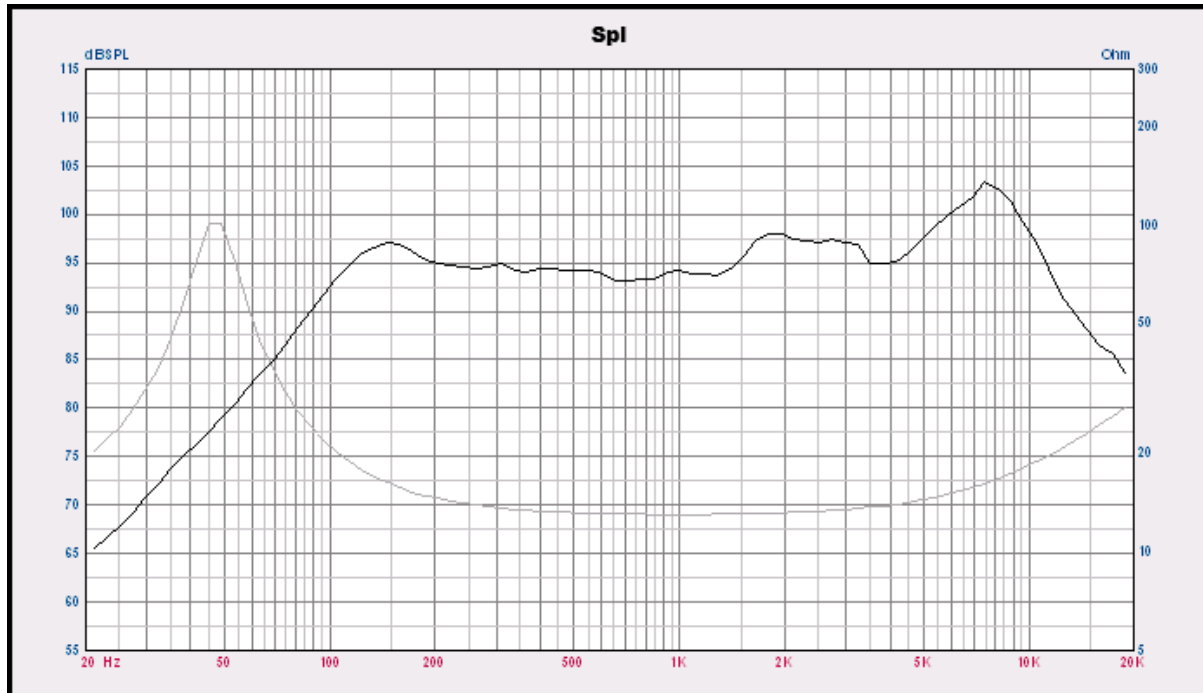

PM6A 15 Ohm Aluminium

Revc (Ohm)	Fo (Hz)	Sd (m M²)	Vas (Ltr)	Cms (u M/N)	Mmd (g)	Mms (g)
13.000	47.071	21.000	56.150	896.656	11.000	12.750
BL (T·M)	Qms	Qes	Qts	Levc (u H)	No (%)	SPLo (dB)
9.655	3.767	0.526	0.462	208.386	1.077	92.340

Lowther Loudspeaker Systems Ltd. Registered Office Address: 26 Footh Cray Lane, Sidcup, Kent DA14 4NR

Email Address: sales@lowtherloudspeakers.com

Registered in England and Wales, Registered Number 3124910. VAT Number 685239501

Please Note: The above address is the Registered Office address and cannot accept deliveries.

All correspondence should be sent to P.O. Box 184, Sidcup, Kent DA14 4NL