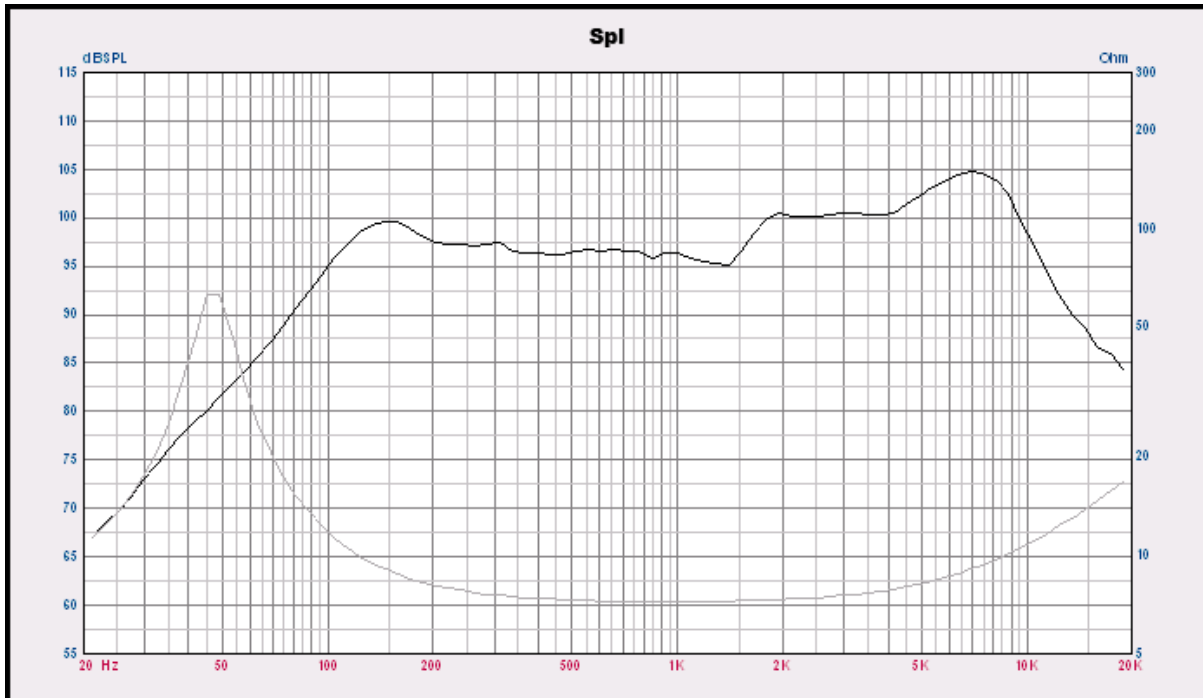

PM6A 8 Ohm Aluminium

Revc (Ohm)	Fo (Hz)	Sd (m M²)	Vas (Ltr)	Cms (u M/N)	Mmd (g)	Mms (g)
7.400	47.134	21.000	56.001	894.264	11.000	12.750
BL (T·M)	Qms	Qes	Qts	Levc (u H)	No (%)	SPLo (dB)
7.283	4.252	0.513	0.457	128.560	1.106	92.457

Lowther Loudspeaker Systems Ltd. Registered Office Address: 26 Footh Cray Lane, Sidcup, Kent DA14 4NR

Email Address: sales@lowtherloudspeakers.com

Registered in England and Wales, Registered Number 3124910. VAT Number 685239501

Please Note: The above address is the Registered Office address and cannot accept deliveries.

All correspondence should be sent to P.O. Box 184, Sidcup, Kent DA14 4NL