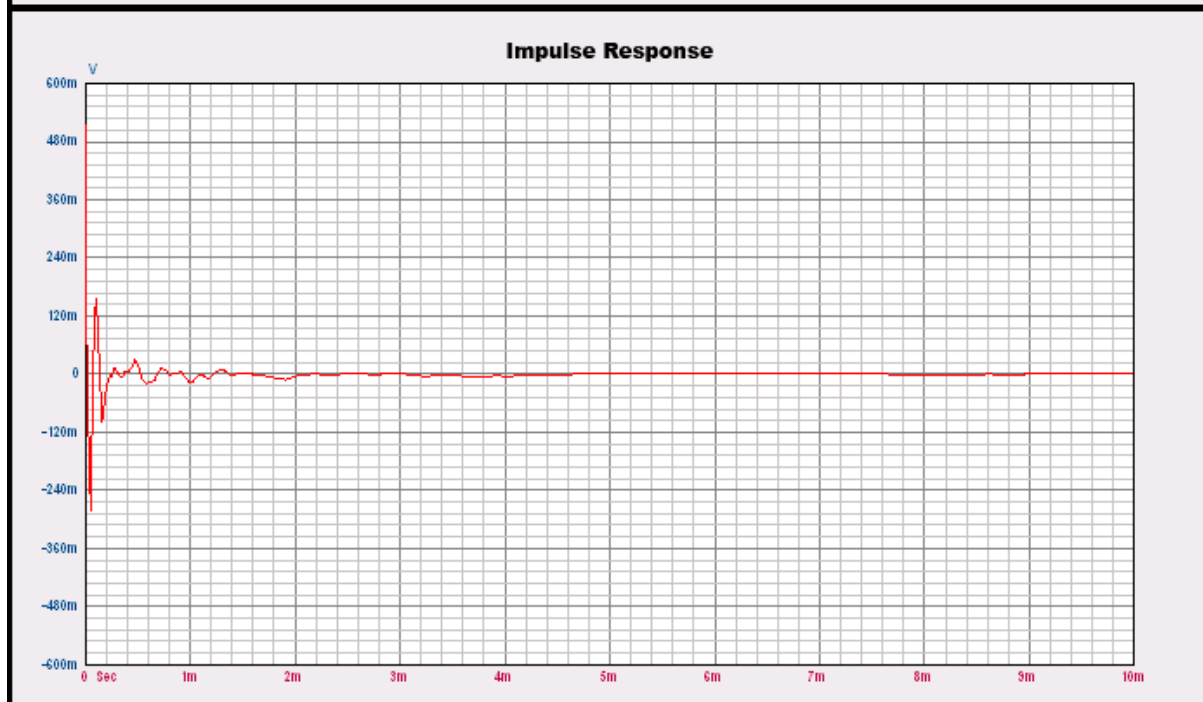

PM6A 15 Ohm Aluminium

Revc (Ohm)	Fo (Hz)	Sd (m M²)	Vas (Ltr)	Cms (u M/N)	Mmd (g)	Mms (g)
13.000	47.071	21.000	56.150	896.656	11.000	12.750
BL (T·M)	Qms	Qes	Qts	Levc (u H)	No (%)	SPLo (dB)
9.655	3.767	0.526	0.462	208.386	1.077	92.340

Lowther Loudspeaker Systems Ltd. Registered Office Address: 26 Footh Cray Lane, Sidcup, Kent DA14 4NR

Email Address: sales@lowtherloudspeakers.com

Registered in England and Wales, Registered Number 3124910. VAT Number 685239501

Please Note: The above address is the Registered Office address and cannot accept deliveries.

All correspondence should be sent to P.O. Box 184, Sidcup, Kent DA14 4NL