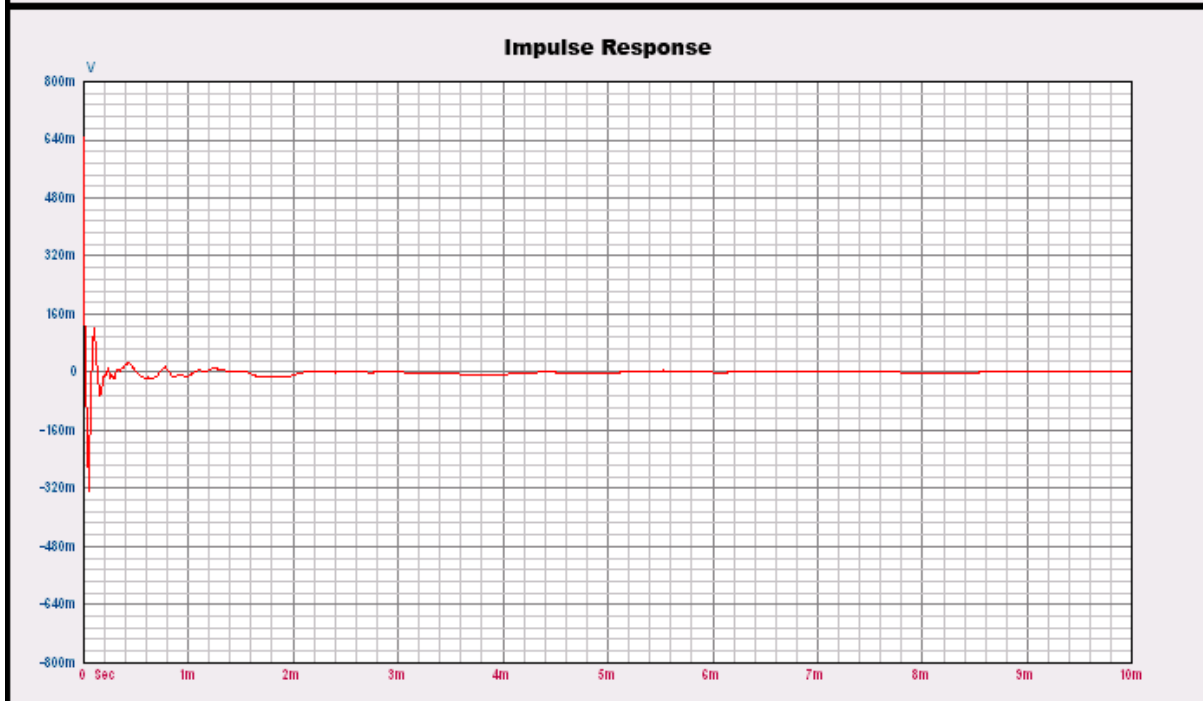

PM6A 8 Ohm Aluminium

Revc (Ohm)	Fo (Hz)	Sd (m M²)	Vas (Ltr)	Cms (u M/N)	Mmd (g)	Mms (g)
7.400	47.134	21.000	56.001	894.264	11.000	12.750
BL (T·M)	Qms	Qes	Qts	Levc (u H)	No (%)	SPLo (dB)
7.283	4.252	0.513	0.457	128.560	1.106	92.457

Lowther Loudspeaker Systems Ltd. Registered Office Address: 26 Footh Cray Lane, Sidcup, Kent DA14 4NR

Email Address: sales@lowtherloudspeakers.com

Registered in England and Wales, Registered Number 3124910. VAT Number 685239501

Please Note: The above address is the Registered Office address and cannot accept deliveries.

All correspondence should be sent to P.O. Box 184, Sidcup, Kent DA14 4NL