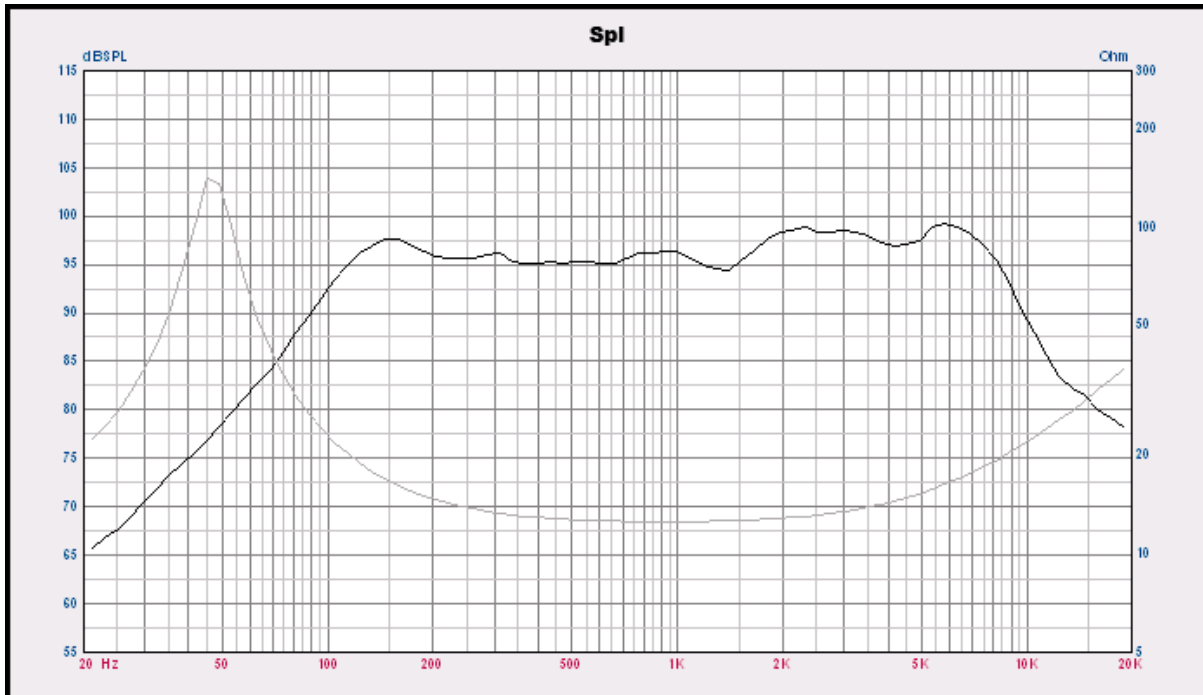

PM6A 15 Ohm Silver

Revc (Ohm)	Fo (Hz)	Sd (m M²)	Vas (Ltr)	Cms (u M/N)	Mmd (g)	Mms (g)
13.000	46.839	21.000	56.708	905.559	11.000	12.750
BL (T·M)	Qms	Qes	Qts	Levc (u H)	No (%)	SPLo (dB)
10.625	4.517	0.416	0.381	290.098	1.356	93.342

Lowther Loudspeaker Systems Ltd. Registered Office Address: 26 Footh Cray Lane, Sidcup, Kent DA14 4NR

Email Address: sales@lowtherloudspeakers.com

Registered in England and Wales, Registered Number 3124910. VAT Number 685239501

Please Note: The above address is the Registered Office address and cannot accept deliveries.

All correspondence should be sent to P.O. Box 184, Sidcup, Kent DA14 4NL