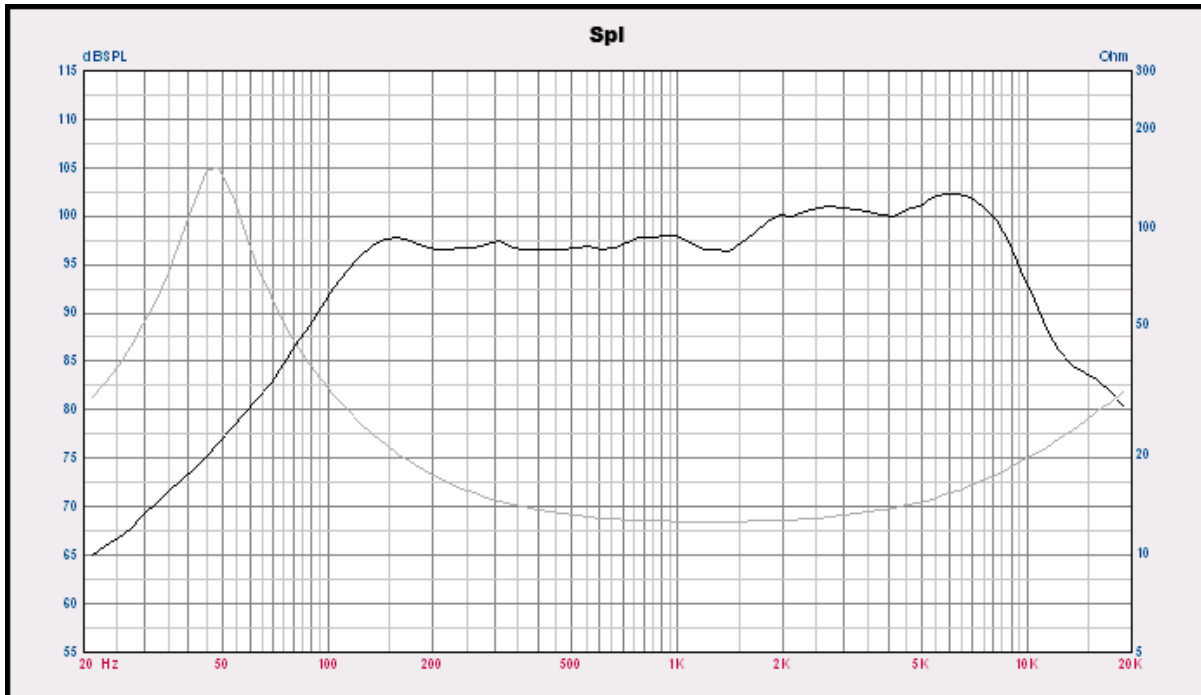

PM7A 15 Ohm Silver

Revc (Ohm)	Fo (Hz)	Sd (m M²)	Vas (Ltr)	Cms (u M/N)	Mmd (g)	Mms (g)
13.000	47.422	21.000	55.322	883.427	11.000	12.750
BL (T·M)	Qms	Qes	Qts	Levc (u H)	No (%)	SPLo (dB)
13.159	3.140	0.274	0.252	242.577	2.080	95.200

Lowther Loudspeaker Systems Ltd. Registered Office Address: 26 Footh Cray Lane, Sidcup, Kent DA14 4NR

Email Address: sales@lowtherloudspeakers.com

Registered in England and Wales, Registered Number 3124910. VAT Number 685239501

Please Note: The above address is the Registered Office address and cannot accept deliveries.

All correspondence should be sent to P.O. Box 184, Sidcup, Kent DA14 4NL