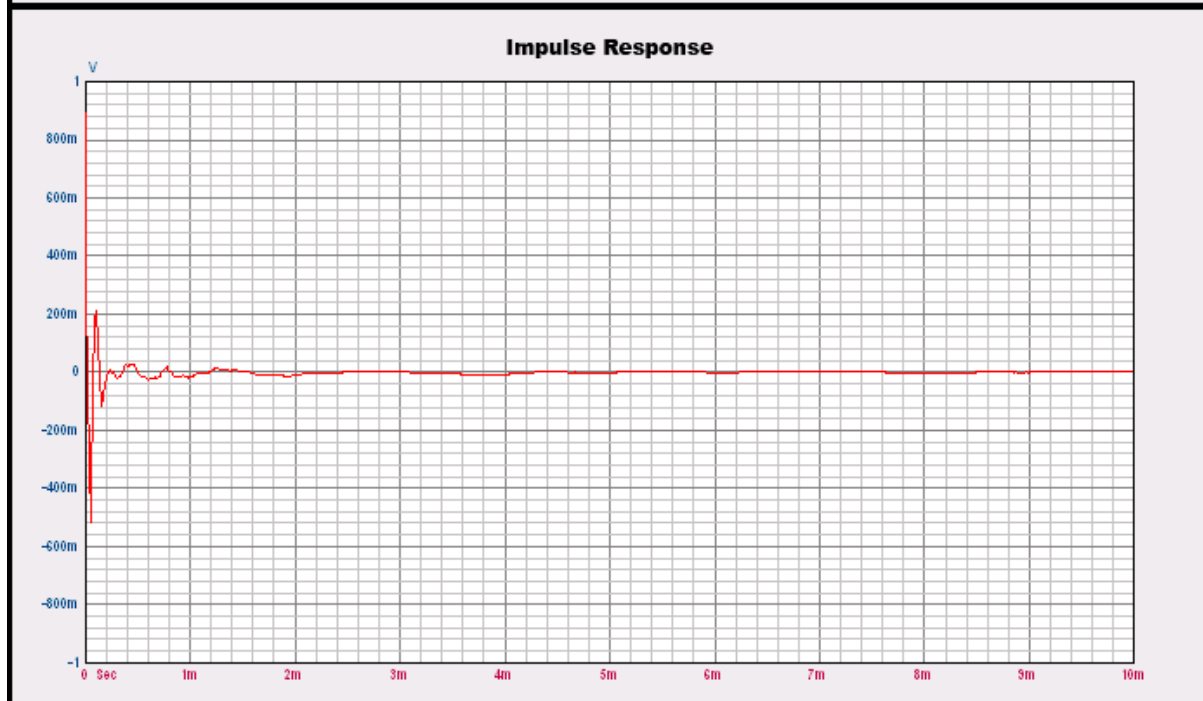

PM7A 8 Ohm Aluminium

Revc (Ohm)	Fo (Hz)	Sd (m M²)	Vas (Ltr)	Cms (u M/N)	Mmd (g)	Mms (g)
7.400	47.174	21.000	55.907	892.762	11.000	12.750
BL (T·M)	Qms	Qes	Qts	Levc (u H)	No (%)	SPLo (dB)
9.106	4.338	0.328	0.305	103.671	1.729	94.397

Lowther Loudspeaker Systems Ltd. Registered Office Address: 26 Footh Cray Lane, Sidcup, Kent DA14 4NR

Email Address: sales@lowtherloudspeakers.com

Registered in England and Wales, Registered Number 3124910. VAT Number 685239501

Please Note: The above address is the Registered Office address and cannot accept deliveries.

All correspondence should be sent to P.O. Box 184, Sidcup, Kent DA14 4NL