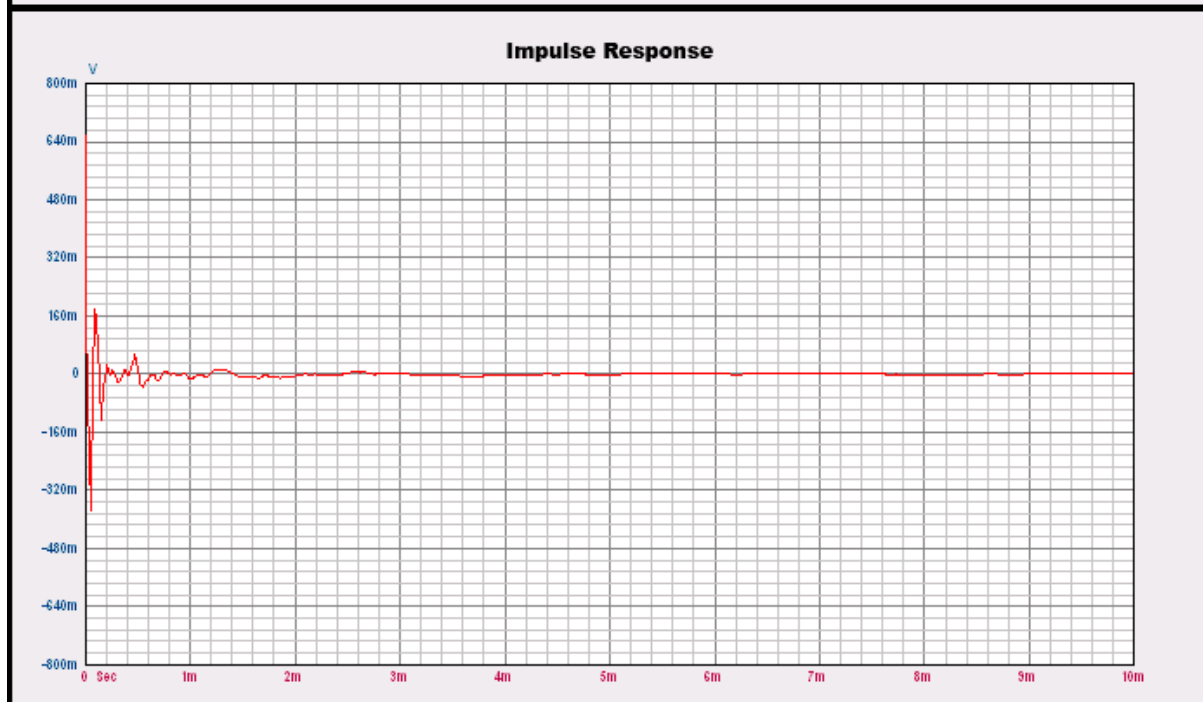

PM7A 15 Ohm Aluminium

Revc (Ohm)	Fo (Hz)	Sd (m M²)	Vas (Ltr)	Cms (u M/N)	Mmd (g)	Mms (g)
13.000	46.777	21.000	56.859	907.965	11.000	12.750
BL (T·M)	Qms	Qes	Qts	Levc (u H)	No (%)	SPLo (dB)
12.093	3.634	0.333	0.305	166.413	1.689	94.296

Lowther Loudspeaker Systems Ltd. Registered Office Address: 26 Footh Cray Lane, Sidcup, Kent DA14 4NR

Email Address: sales@lowtherloudspeakers.com

Registered in England and Wales, Registered Number 3124910. VAT Number 685239501

Please Note: The above address is the Registered Office address and cannot accept deliveries.

All correspondence should be sent to P.O. Box 184, Sidcup, Kent DA14 4NL