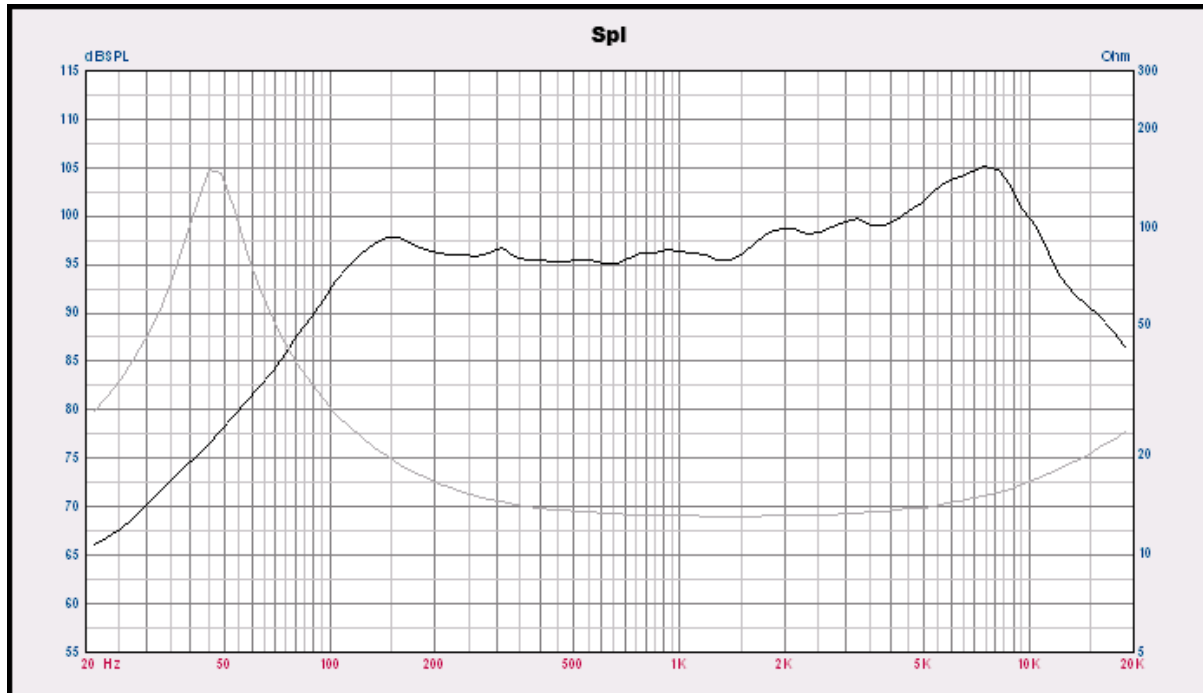

PM7A 15 Ohm Aluminium

Revc (Ohm)	Fo (Hz)	Sd (m M²)	Vas (Ltr)	Cms (u M/N)	Mmd (g)	Mms (g)
13.000	46.777	21.000	56.859	907.965	11.000	12.750
BL (T·M)	Qms	Qes	Qts	Levc (u H)	No (%)	SPLo (dB)
12.093	3.634	0.333	0.305	166.413	1.689	94.296

Lowther Loudspeaker Systems Ltd. Registered Office Address: 26 Footh Cray Lane, Sidcup, Kent DA14 4NR

Email Address: sales@lowtherloudspeakers.com

Registered in England and Wales, Registered Number 3124910. VAT Number 685239501

Please Note: The above address is the Registered Office address and cannot accept deliveries.

All correspondence should be sent to P.O. Box 184, Sidcup, Kent DA14 4NL