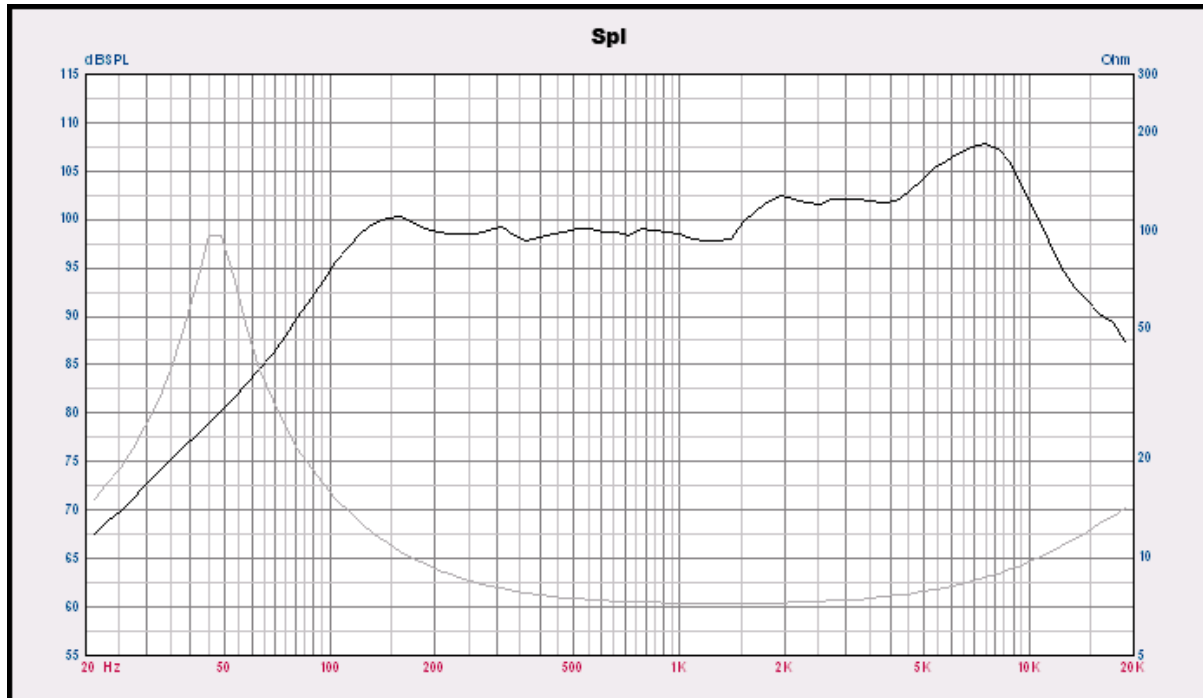

PM7A 8 Ohm Aluminium

Revc (Ohm)	Fo (Hz)	Sd (m M²)	Vas (Ltr)	Cms (u M/N)	Mmd (g)	Mms (g)
7.400	47.174	21.000	55.907	892.762	11.000	12.750
BL (T·M)	Qms	Qes	Qts	Levc (u H)	No (%)	SPLo (dB)
9.106	4.338	0.328	0.305	103.671	1.729	94.397

Lowther Loudspeaker Systems Ltd. Registered Office Address: 26 Footh Cray Lane, Sidcup, Kent DA14 4NR

Email Address: sales@lowtherloudspeakers.com

Registered in England and Wales, Registered Number 3124910. VAT Number 685239501

Please Note: The above address is the Registered Office address and cannot accept deliveries.

All correspondence should be sent to P.O. Box 184, Sidcup, Kent DA14 4NL