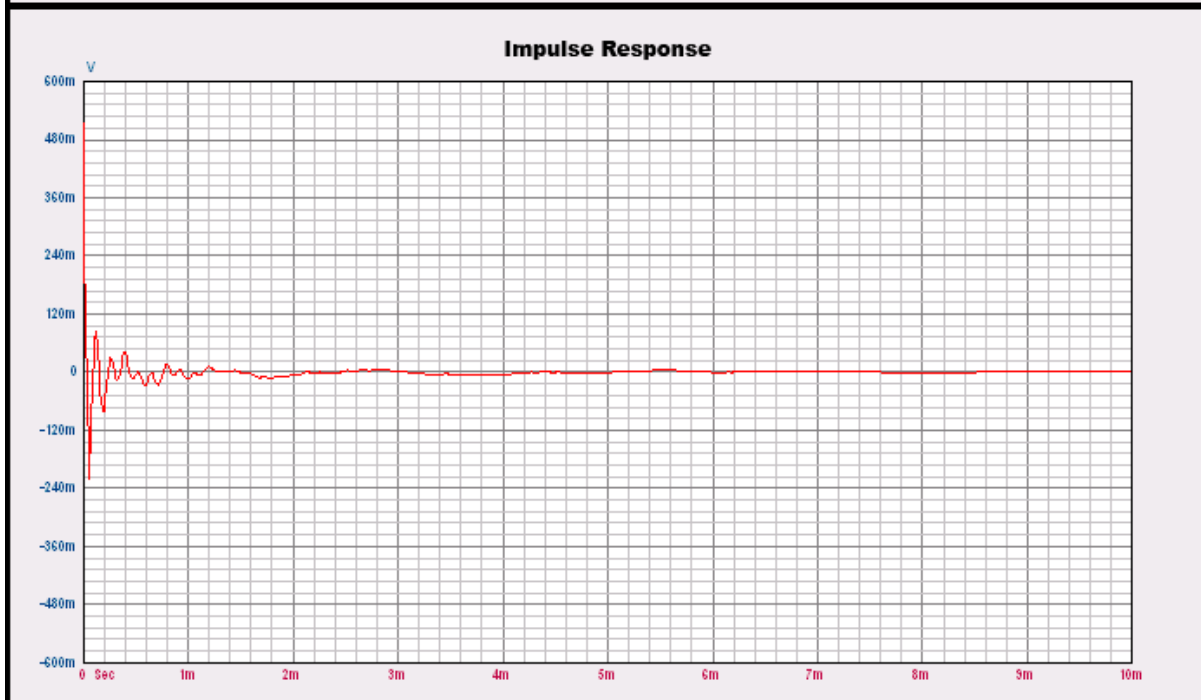

PM7A 15 Ohm Silver

Revc (Ohm)	Fo (Hz)	Sd (m M²)	Vas (Ltr)	Cms (u M/N)	Mmd (g)	Mms (g)
13.000	47.422	21.000	55.322	883.427	11.000	12.750
BL (T·M)	Qms	Qes	Qts	Levc (u H)	No (%)	SPLo (dB)
13.159	3.140	0.274	0.252	242.577	2.080	95.200

Lowther Loudspeaker Systems Ltd. Registered Office Address: 26 Footh Cray Lane, Sidcup, Kent DA14 4NR

Email Address: sales@lowtherloudspeakers.com

Registered in England and Wales, Registered Number 3124910. VAT Number 685239501

Please Note: The above address is the Registered Office address and cannot accept deliveries.

All correspondence should be sent to P.O. Box 184, Sidcup, Kent DA14 4NL