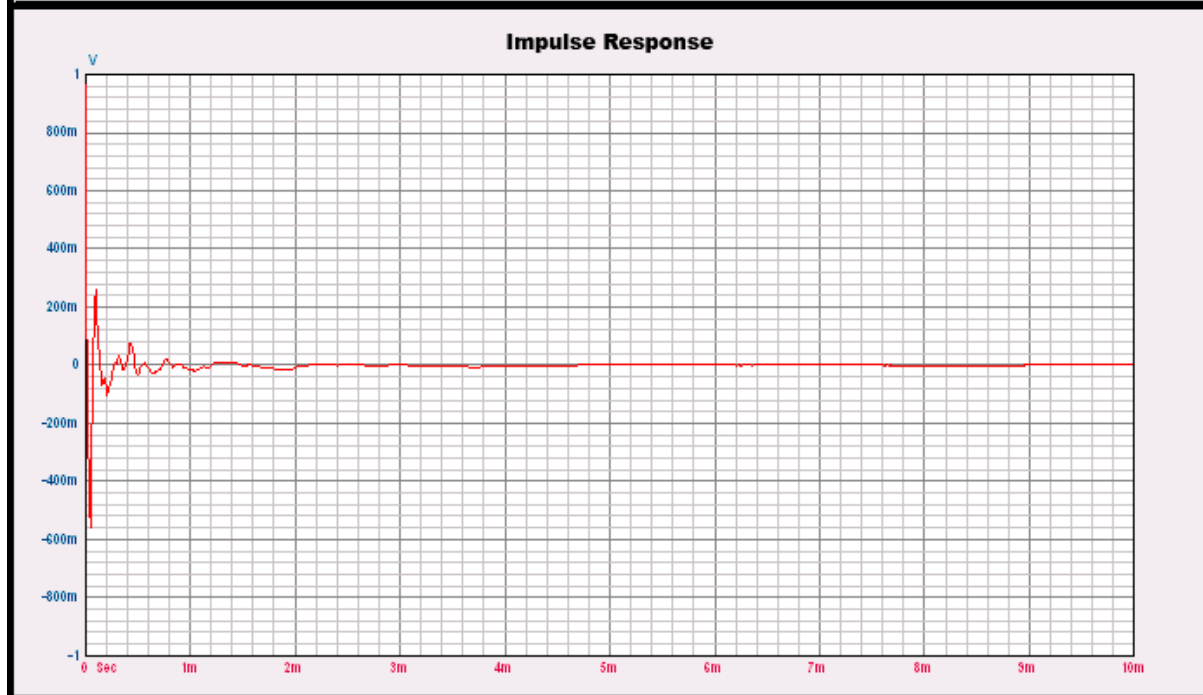

DX2 8 Ohm Aluminium

Revc (Ohm)	Fo (Hz)	Sd (m M²)	Vas (Ltr)	Cms (u M/N)	Mmd (g)	Mms (g)
7.400	50.060	21.000	49.645	792.778	11.000	12.750
BL (T·M)	Qms	Qes	Qts	Levc (u H)	No (%)	SPLo (dB)
9.423	4.812	0.321	0.301	59.486	1.878	94.755

Lowther Loudspeaker Systems Ltd. Registered Office Address: 26 Footh Cray Lane, Sidcup, Kent DA14 4NR

Email Address: sales@lowtherloudspeakers.com

Registered in England and Wales, Registered Number 3124910. VAT Number 685239501

Please Note: The above address is the Registered Office address and cannot accept deliveries.

All correspondence should be sent to P.O. Box 184, Sidcup, Kent DA14 4NL