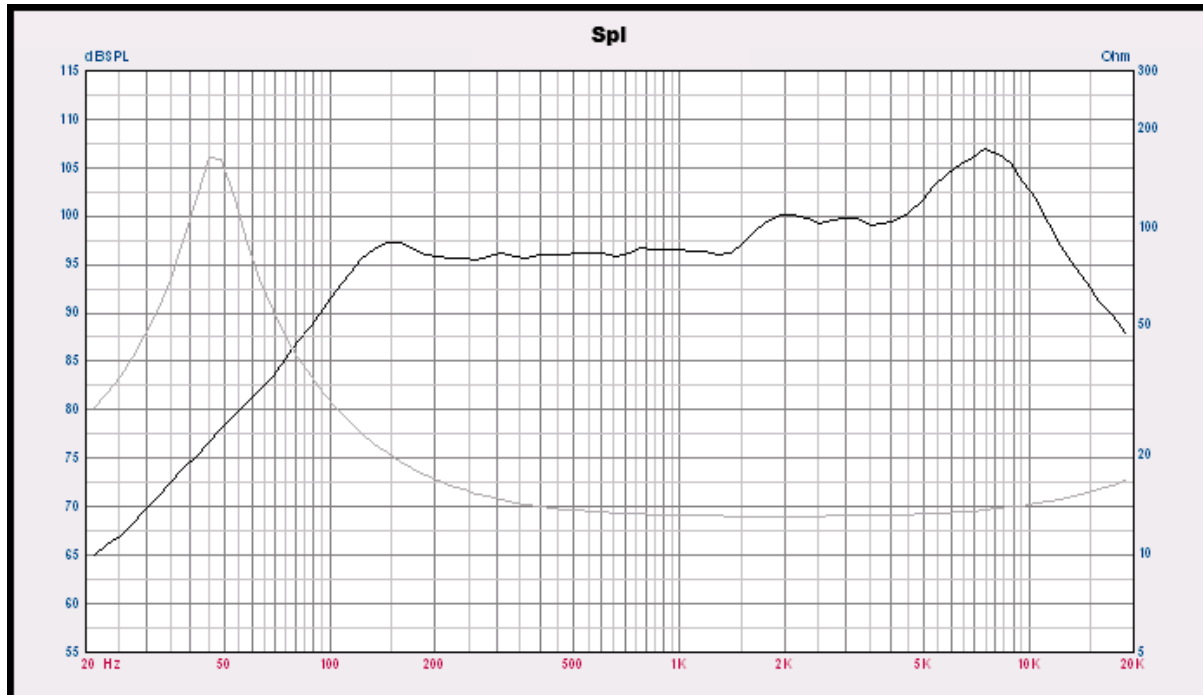

DX2 15 Ohm Aluminium

Revc (Ohm)	Fo (Hz)	Sd (m M²)	Vas (Ltr)	Cms (u M/N)	Mmd (g)	Mms (g)
13.000	47.035	21.000	56.236	898.027	11.000	12.750
BL (T·M)	Qms	Qes	Qts	Levc (u H)	No (%)	SPLo (dB)
12.410	3.849	0.318	0.294	90.138	1.779	93.212

Lowther Loudspeaker Systems Ltd. Registered Office Address: 26 Footh Cray Lane, Sidcup, Kent DA14 4NR

Email Address: sales@lowtherloudspeakers.com

Registered in England and Wales, Registered Number 3124910. VAT Number 685239501

Please Note: The above address is the Registered Office address and cannot accept deliveries.

All correspondence should be sent to P.O. Box 184, Sidcup, Kent DA14 4NL