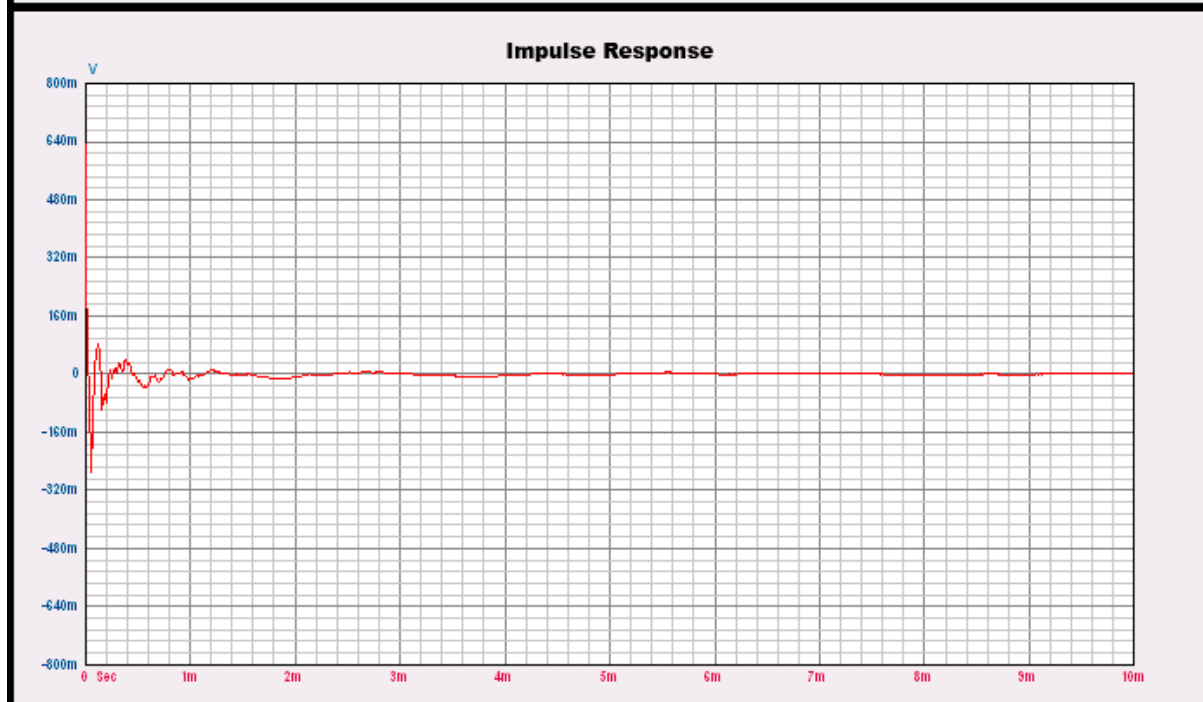

DX2 15 Ohm Silver

Revc (Ohm)	Fo (Hz)	Sd (m M²)	Vas (Ltr)	Cms (u M/N)	Mmd (g)	Mms (g)
13.000	45.987	21.000	58.828	939.419	11.000	12.750
BL (T·M)	Qms	Qes	Qts	Levc (u H)	No (%)	SPLo (dB)
13.727	3.326	0.254	0.236	138.049	2.200	95.396

Lowther Loudspeaker Systems Ltd. Registered Office Address: 26 Footh Cray Lane, Sidcup, Kent DA14 4NR

Email Address: sales@lowtherloudspeakers.com

Registered in England and Wales, Registered Number 3124910. VAT Number 685239501

Please Note: The above address is the Registered Office address and cannot accept deliveries.

All correspondence should be sent to P.O. Box 184, Sidcup, Kent DA14 4NL