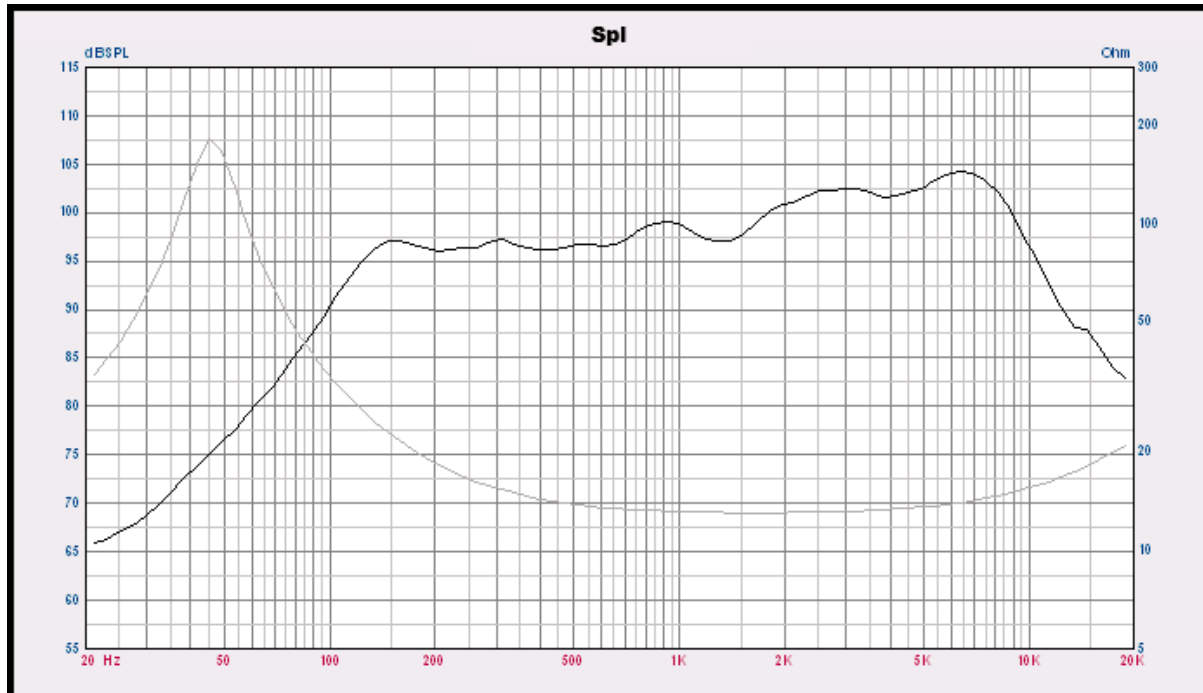

DX2 15 Ohm Silver

Revc (Ohm)	Fo (Hz)	Sd (m M²)	Vas (Ltr)	Cms (u M/N)	Mmd (g)	Mms (g)
13.000	45.987	21.000	58.828	939.419	11.000	12.750
BL (T·M)	Qms	Qes	Qts	Levc (u H)	No (%)	SPLo (dB)
13.727	3.326	0.254	0.236	138.049	2.200	95.396

Lowther Loudspeaker Systems Ltd. Registered Office Address: 26 Footh Cray Lane, Sidcup, Kent DA14 4NR

Email Address: sales@lowtherloudspeakers.com

Registered in England and Wales, Registered Number 3124910. VAT Number 685239501

Please Note: The above address is the Registered Office address and cannot accept deliveries.

All correspondence should be sent to P.O. Box 184, Sidcup, Kent DA14 4NL