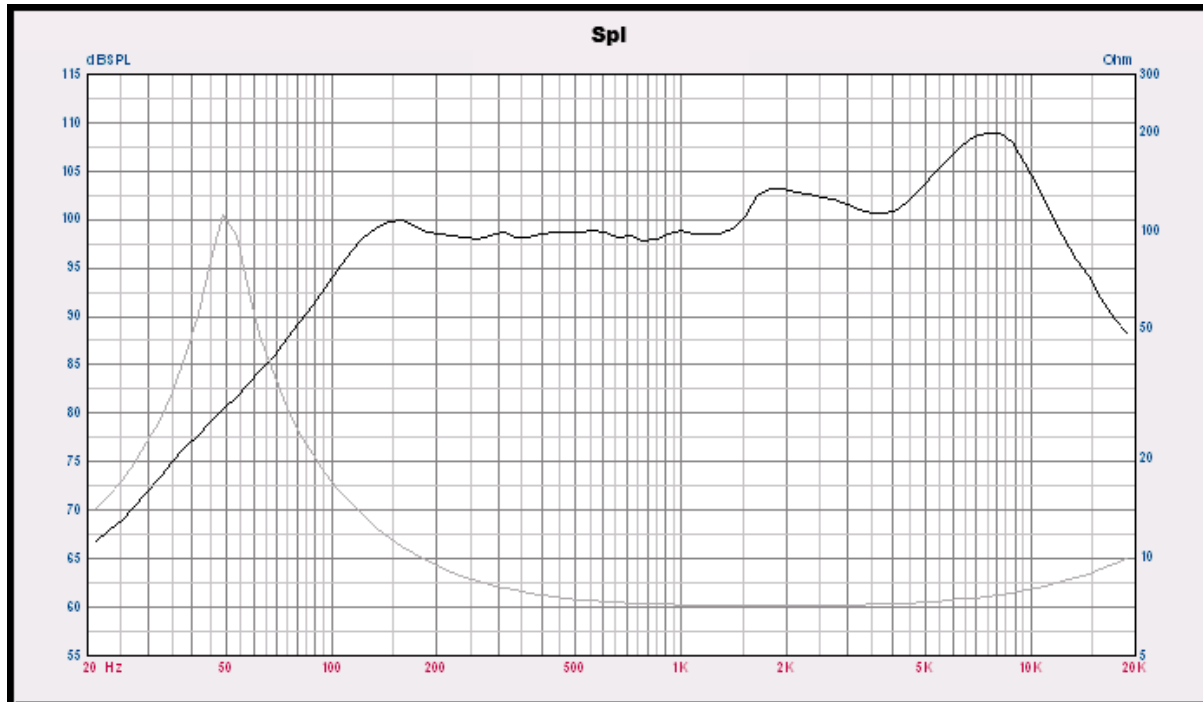

DX2 8 Ohm Aluminium

Revc (Ohm)	Fo (Hz)	Sd (m M²)	Vas (Ltr)	Cms (u M/N)	Mmd (g)	Mms (g)
7.400	50.060	21.000	49.645	792.778	11.000	12.750
BL (T·M)	Qms	Qes	Qts	Levc (u H)	No (%)	SPLo (dB)
9.423	4.812	0.321	0.301	59.486	1.878	94.755

Lowther Loudspeaker Systems Ltd. Registered Office Address: 26 Footh Cray Lane, Sidcup, Kent DA14 4NR

Email Address: sales@lowtherloudspeakers.com

Registered in England and Wales, Registered Number 3124910. VAT Number 685239501

Please Note: The above address is the Registered Office address and cannot accept deliveries.

All correspondence should be sent to P.O. Box 184, Sidcup, Kent DA14 4NL