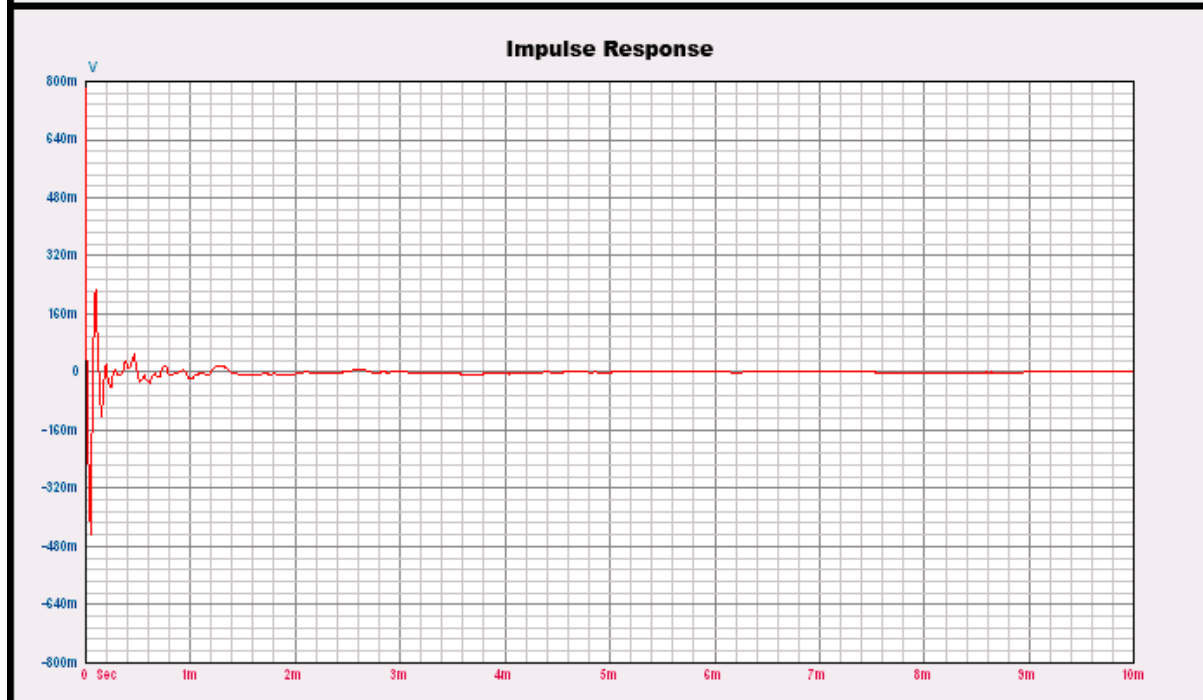

DX2 15 Ohm Aluminium

Revc (Ohm)	Fo (Hz)	Sd (m M²)	Vas (Ltr)	Cms (u M/N)	Mmd (g)	Mms (g)
13.000	47.035	21.000	56.236	898.027	11.000	12.750
BL (T·M)	Qms	Qes	Qts	Levc (u H)	No (%)	SPLo (dB)
12.410	3.849	0.318	0.294	90.138	1.779	93.212

Lowther Loudspeaker Systems Ltd. Registered Office Address: 26 Footh Cray Lane, Sidcup, Kent DA14 4NR

Email Address: sales@lowtherloudspeakers.com

Registered in England and Wales, Registered Number 3124910. VAT Number 685239501

Please Note: The above address is the Registered Office address and cannot accept deliveries.

All correspondence should be sent to P.O. Box 184, Sidcup, Kent DA14 4NL