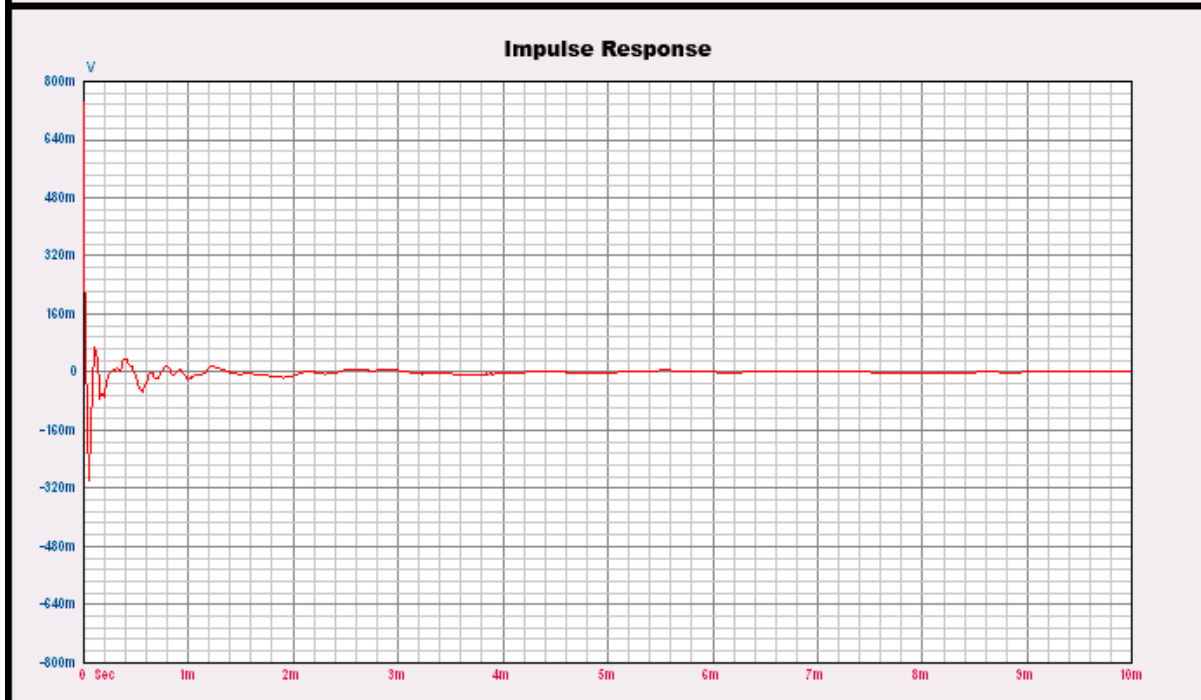

DX3 15 Ohm Silver

Revc (Ohm)	Fo (Hz)	Sd (m M²)	Vas (Ltr)	Cms (u M/N)	Mmd (g)	Mms (g)
13.000	46.140	21.000	58.441	933.232	11.000	12.750
BL (T·M)	Qms	Qes	Qts	Levc (u H)	No (%)	SPLo (dB)
15.920	2.598	0.190	0.177	83.512	2.900	96.684

Lowther Loudspeaker Systems Ltd. Registered Office Address: 26 Footh Cray Lane, Sidcup, Kent DA14 4NR

Email Address: sales@lowtherloudspeakers.com

Registered in England and Wales, Registered Number 3124910. VAT Number 685239501

Please Note: The above address is the Registered Office address and cannot accept deliveries.

All correspondence should be sent to P.O. Box 184, Sidcup, Kent DA14 4NL