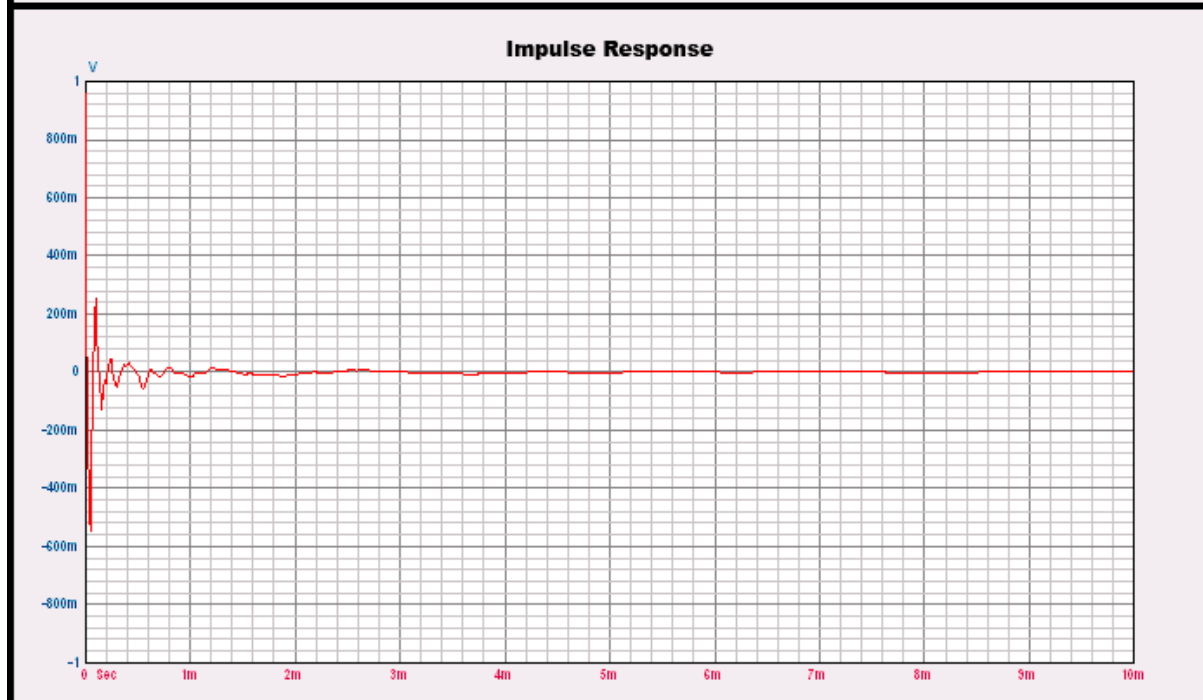

DX3 15 Ohm Aluminium

Revc (Ohm)	Fo (Hz)	Sd (m M²)	Vas (Ltr)	Cms (u M/N)	Mmd (g)	Mms (g)
13.000	46.617	21.000	57.249	914.201	11.000	12.750
BL (T·M)	Qms	Qes	Qts	Levc (u H)	No (%)	SPLo (dB)
14.691	3.083	0.225	0.210	48.628	2.493	95.986

Lowther Loudspeaker Systems Ltd. Registered Office Address: 26 Footh Cray Lane, Sidcup, Kent DA14 4NR

Email Address: sales@lowtherloudspeakers.com

Registered in England and Wales, Registered Number 3124910. VAT Number 685239501

Please Note: The above address is the Registered Office address and cannot accept deliveries.

All correspondence should be sent to P.O. Box 184, Sidcup, Kent DA14 4NL