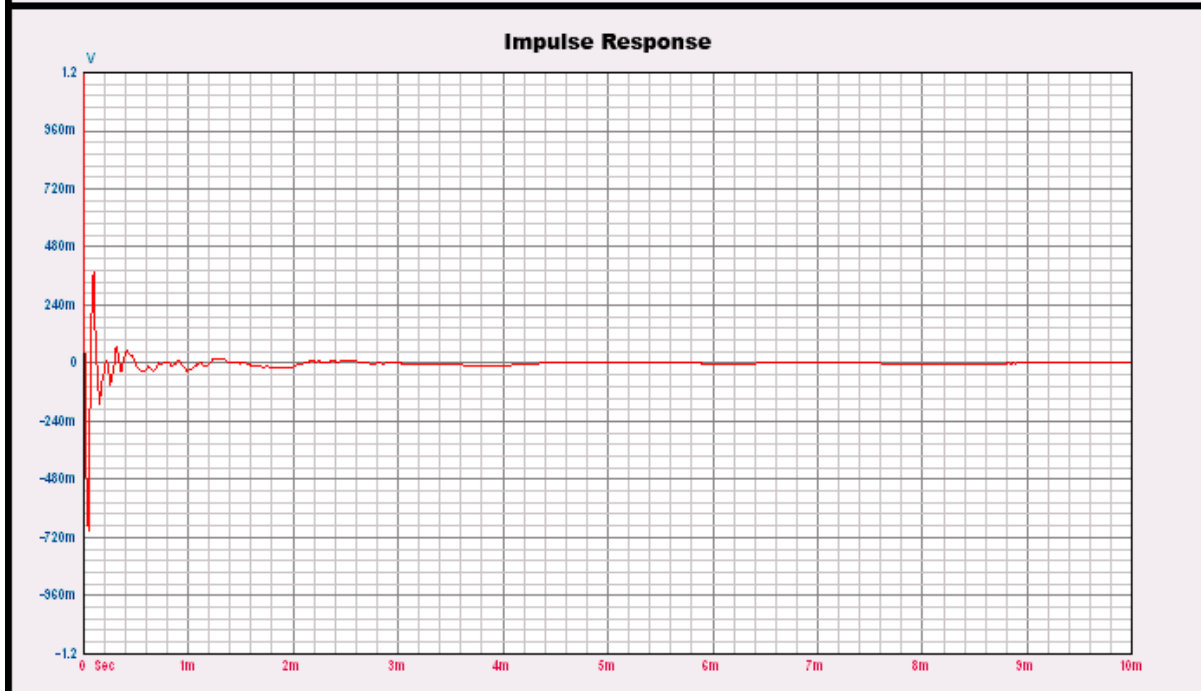

DX3 8 Ohm Aluminium

Revc (Ohm)	Fo (Hz)	Sd (m M²)	Vas (Ltr)	Cms (u M/N)	Mmd (g)	Mms (g)
7.400	48.698	21.000	52.460	837.732	11.000	12.750
BL (T·M)	Qms	Qes	Qts	Levc (u H)	No (%)	SPLo (dB)
10.985	3.533	0.239	0.224	35.511	2.449	95.908

Lowther Loudspeaker Systems Ltd. Registered Office Address: 26 Footh Cray Lane, Sidcup, Kent DA14 4NR

Email Address: sales@lowtherloudspeakers.com

Registered in England and Wales, Registered Number 3124910. VAT Number 685239501

Please Note: The above address is the Registered Office address and cannot accept deliveries.

All correspondence should be sent to P.O. Box 184, Sidcup, Kent DA14 4NL