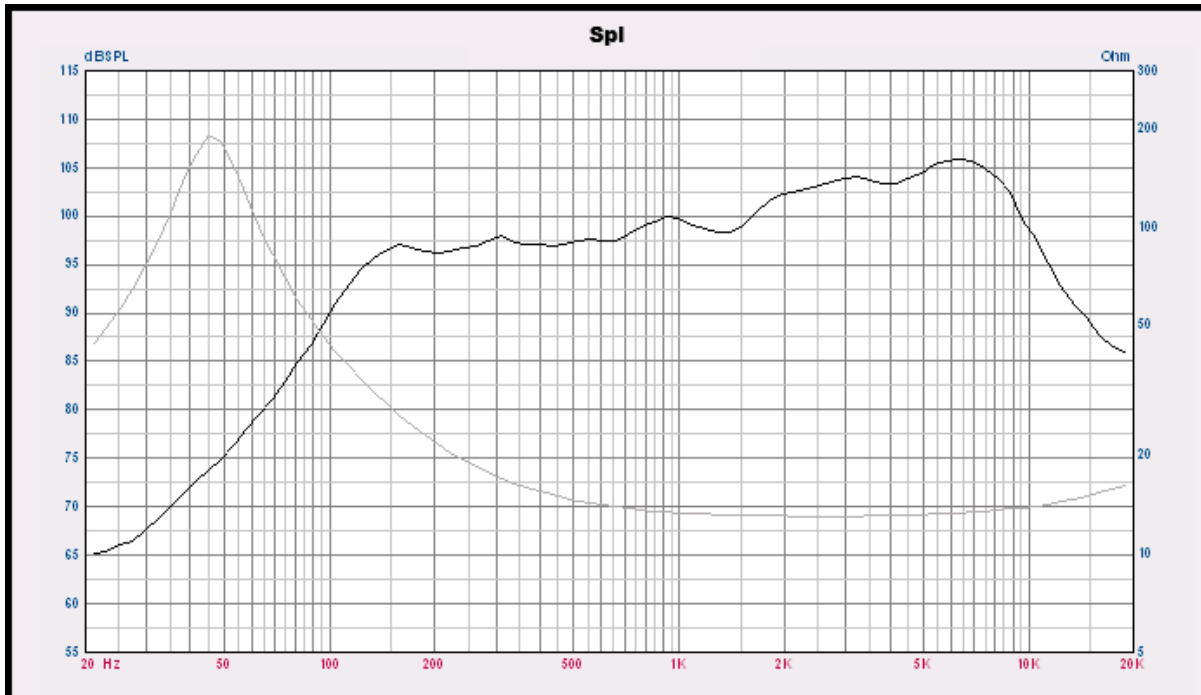

DX3 15 Ohm Silver

Revc (Ohm)	Fo (Hz)	Sd (m M²)	Vas (Ltr)	Cms (u M/N)	Mmd (g)	Mms (g)
13.000	46.140	21.000	58.441	933.232	11.000	12.750
BL (T·M)	Qms	Qes	Qts	Levc (u H)	No (%)	SPLo (dB)
15.920	2.598	0.190	0.177	83.512	2.900	96.684

Lowther Loudspeaker Systems Ltd. Registered Office Address: 26 Footh Cray Lane, Sidcup, Kent DA14 4NR

Email Address: sales@lowtherloudspeakers.com

Registered in England and Wales, Registered Number 3124910. VAT Number 685239501

Please Note: The above address is the Registered Office address and cannot accept deliveries.

All correspondence should be sent to P.O. Box 184, Sidcup, Kent DA14 4NL