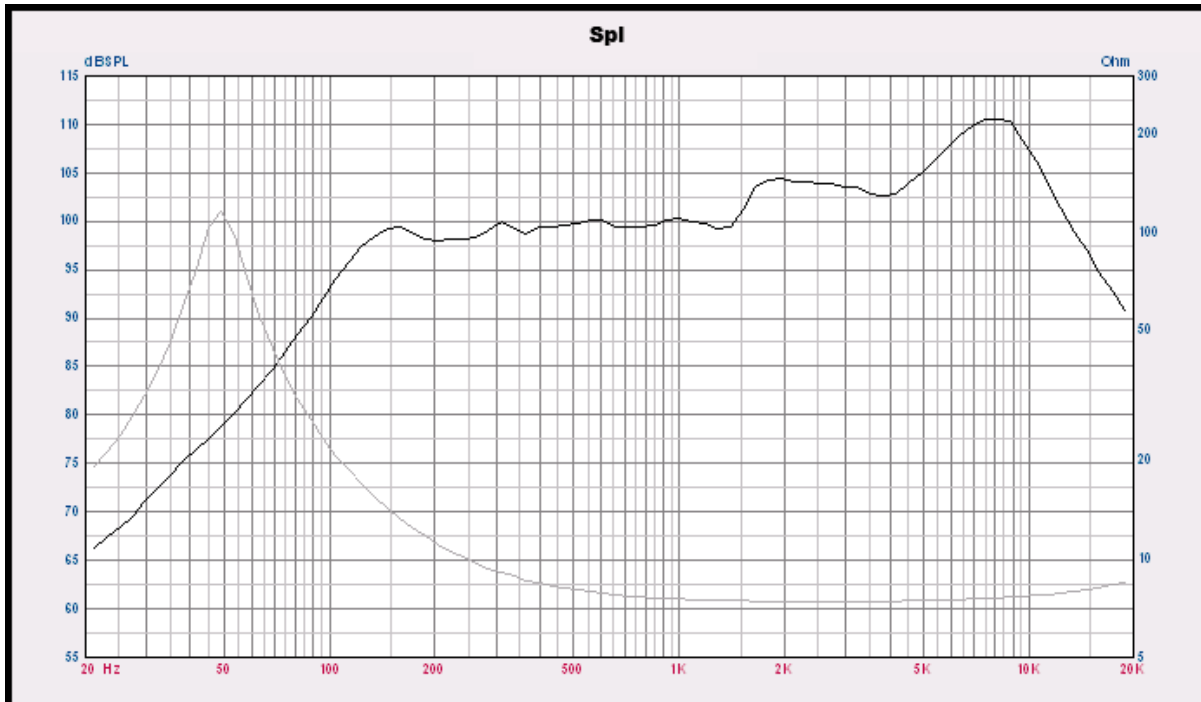

DX3 8 Ohm Aluminium

Revc (Ohm)	Fo (Hz)	Sd (m M²)	Vas (Ltr)	Cms (u M/N)	Mmd (g)	Mms (g)
7.400	48.698	21.000	52.460	837.732	11.000	12.750
BL (T·M)	Qms	Qes	Qts	Levc (u H)	No (%)	SPLo (dB)
10.985	3.533	0.239	0.224	35.511	2.449	95.908

Lowther Loudspeaker Systems Ltd. Registered Office Address: 26 Footh Cray Lane, Sidcup, Kent DA14 4NR

Email Address: sales@lowtherloudspeakers.com

Registered in England and Wales, Registered Number 3124910. VAT Number 685239501

Please Note: The above address is the Registered Office address and cannot accept deliveries.

All correspondence should be sent to P.O. Box 184, Sidcup, Kent DA14 4NL