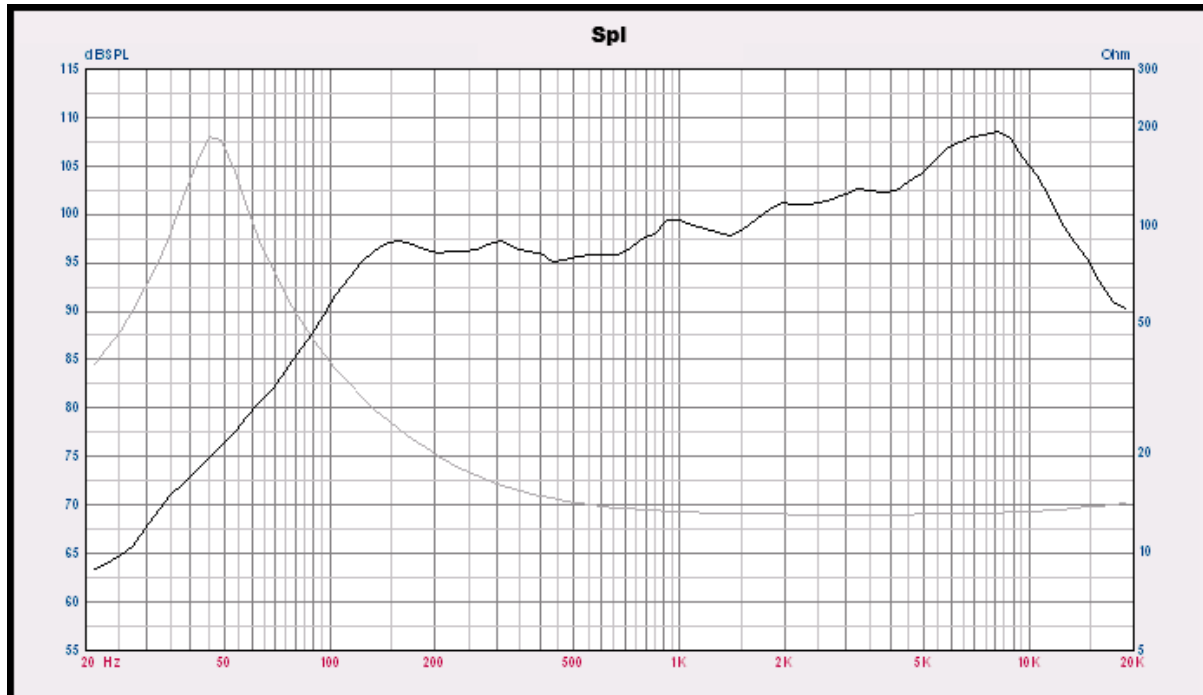

DX3 15 Ohm Aluminium

Revc (Ohm)	Fo (Hz)	Sd (m M²)	Vas (Ltr)	Cms (u M/N)	Mmd (g)	Mms (g)
13.000	46.617	21.000	57.249	914.201	11.000	12.750
BL (T·M)	Qms	Qes	Qts	Levc (u H)	No (%)	SPLo (dB)
14.691	3.083	0.225	0.210	48.628	2.493	95.986

Lowther Loudspeaker Systems Ltd. Registered Office Address: 26 Footh Cray Lane, Sidcup, Kent DA14 4NR

Email Address: sales@lowtherloudspeakers.com

Registered in England and Wales, Registered Number 3124910. VAT Number 685239501

Please Note: The above address is the Registered Office address and cannot accept deliveries.

All correspondence should be sent to P.O. Box 184, Sidcup, Kent DA14 4NL