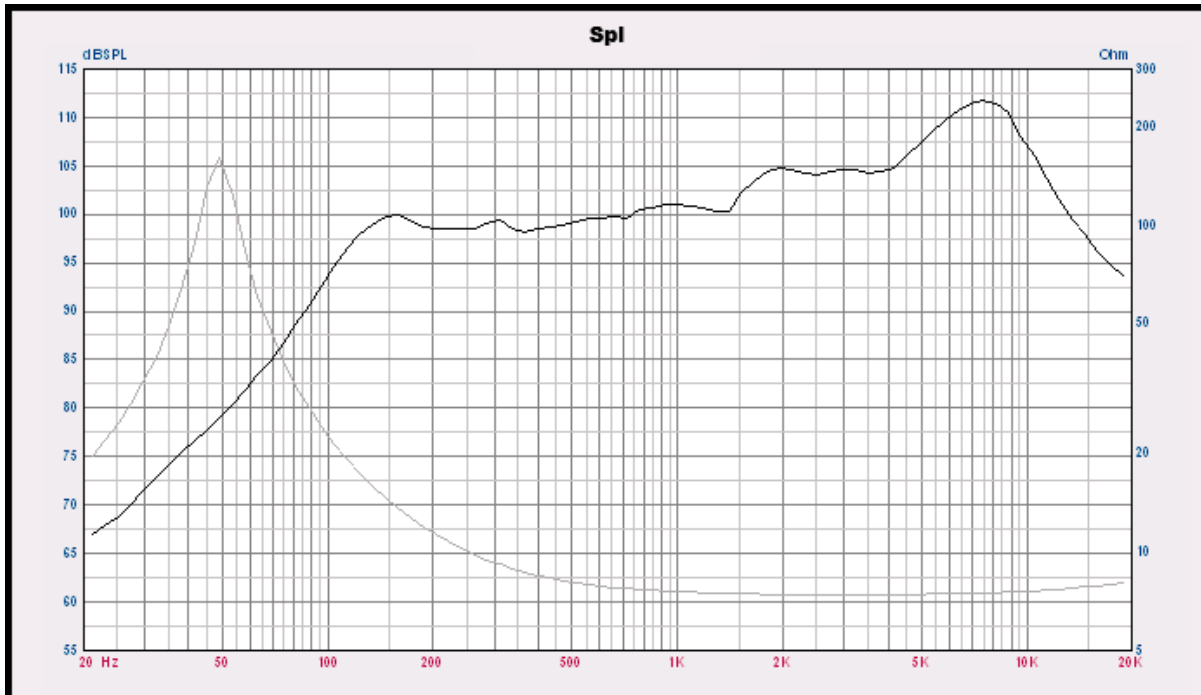

DX4 8 Ohm Aluminium

Revc (Ohm)	Fo (Hz)	Sd (m M²)	Vas (Ltr)	Cms (u M/N)	Mmd (g)	Mms (g)
7.400	48.764	21.000	52.321	835.497	11.000	12.750
BL (T·M)	Qms	Qes	Qts	Levc (u H)	No (%)	SPLo (dB)
11.246	4.808	0.229	0.218	28.347	2.567	96.112

Lowther Loudspeaker Systems Ltd. Registered Office Address: 26 Footh Cray Lane, Sidcup, Kent DA14 4NR

Email Address: sales@lowtherloudspeakers.com

Registered in England and Wales, Registered Number 3124910. VAT Number 685239501

Please Note: The above address is the Registered Office address and cannot accept deliveries.

All correspondence should be sent to P.O. Box 184, Sidcup, Kent DA14 4NL