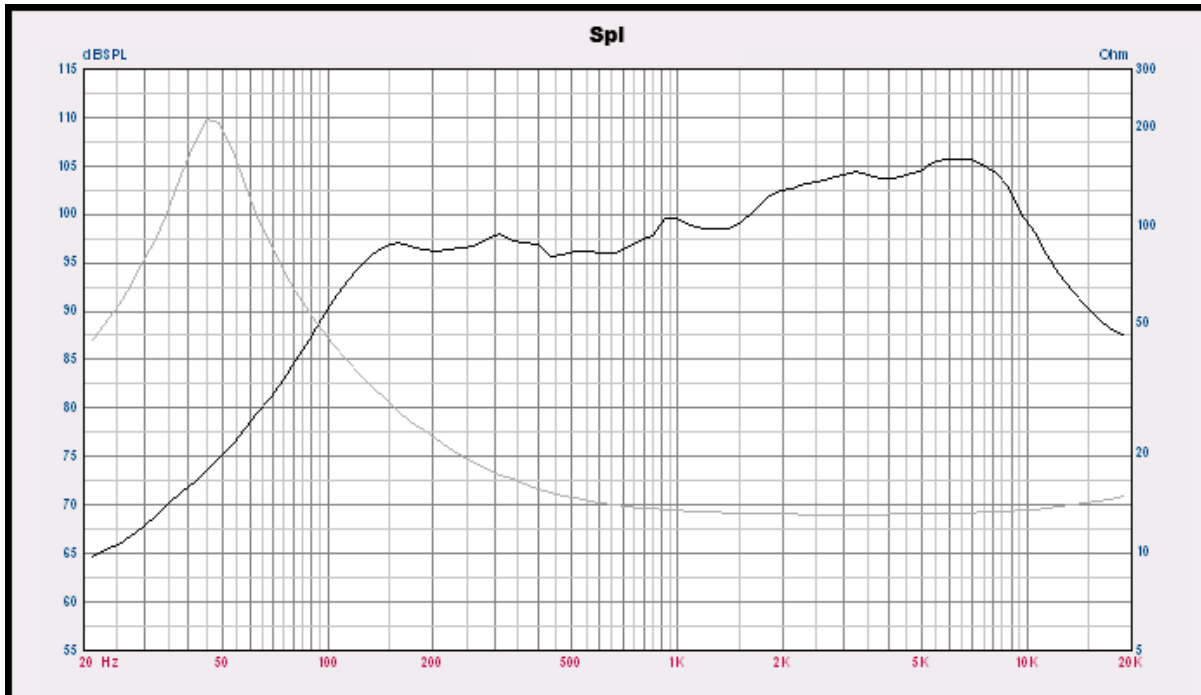

DX4 15 Ohm Silver

Revc (Ohm)	Fo (Hz)	Sd (m M²)	Vas (Ltr)	Cms (u M/N)	Mmd (g)	Mms (g)
13.000	46.510	21.000	57.514	918.437	11.000	12.750
BL (T·M)	Qms	Qes	Qts	Levc (u H)	No (%)	SPLo (dB)
16.205	2.855	0.184	0.173	60.749	3.000	96.838

Lowther Loudspeaker Systems Ltd. Registered Office Address: 26 Footh Cray Lane, Sidcup, Kent DA14 4NR

Email Address: sales@lowtherloudspeakers.com

Registered in England and Wales, Registered Number 3124910. VAT Number 685239501

Please Note: The above address is the Registered Office address and cannot accept deliveries.

All correspondence should be sent to P.O. Box 184, Sidcup, Kent DA14 4NL