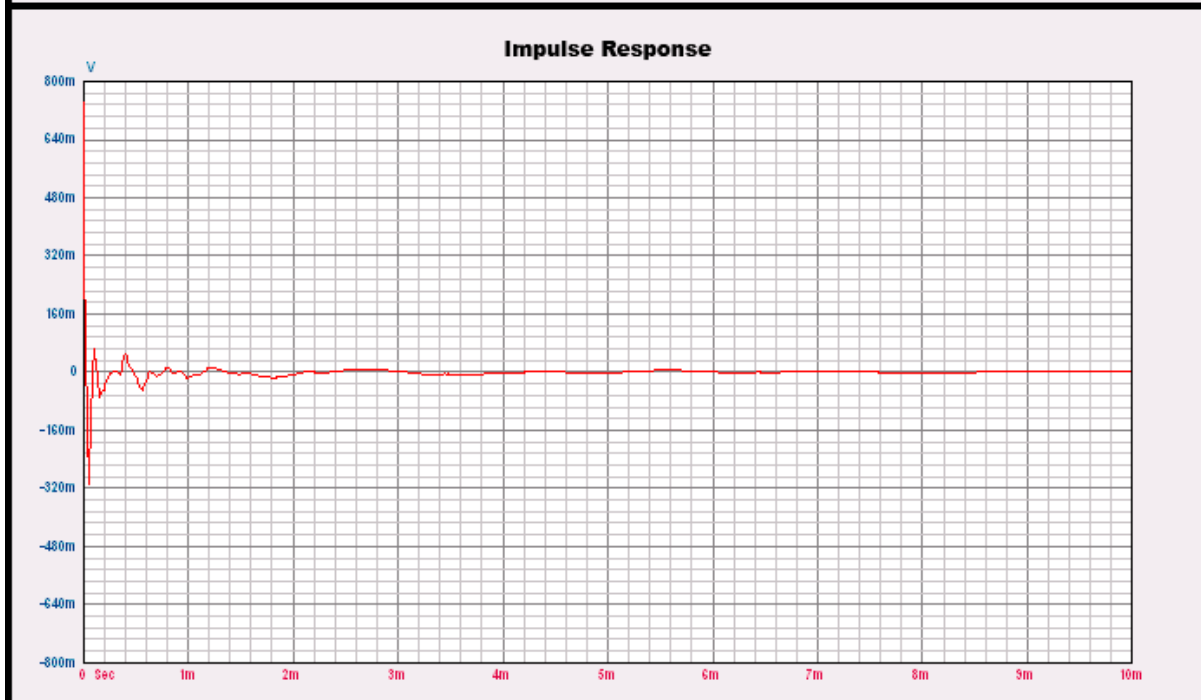

DX4 15 Ohm Silver

Revc (Ohm)	Fo (Hz)	Sd (m M²)	Vas (Ltr)	Cms (u M/N)	Mmd (g)	Mms (g)
13.000	46.510	21.000	57.514	918.437	11.000	12.750
BL (T·M)	Qms	Qes	Qts	Levc (u H)	No (%)	SPLo (dB)
16.205	2.855	0.184	0.173	60.749	3.000	96.838

Lowther Loudspeaker Systems Ltd. Registered Office Address: 26 Footh Cray Lane, Sidcup, Kent DA14 4NR

Email Address: sales@lowtherloudspeakers.com

Registered in England and Wales, Registered Number 3124910. VAT Number 685239501

Please Note: The above address is the Registered Office address and cannot accept deliveries.

All correspondence should be sent to P.O. Box 184, Sidcup, Kent DA14 4NL