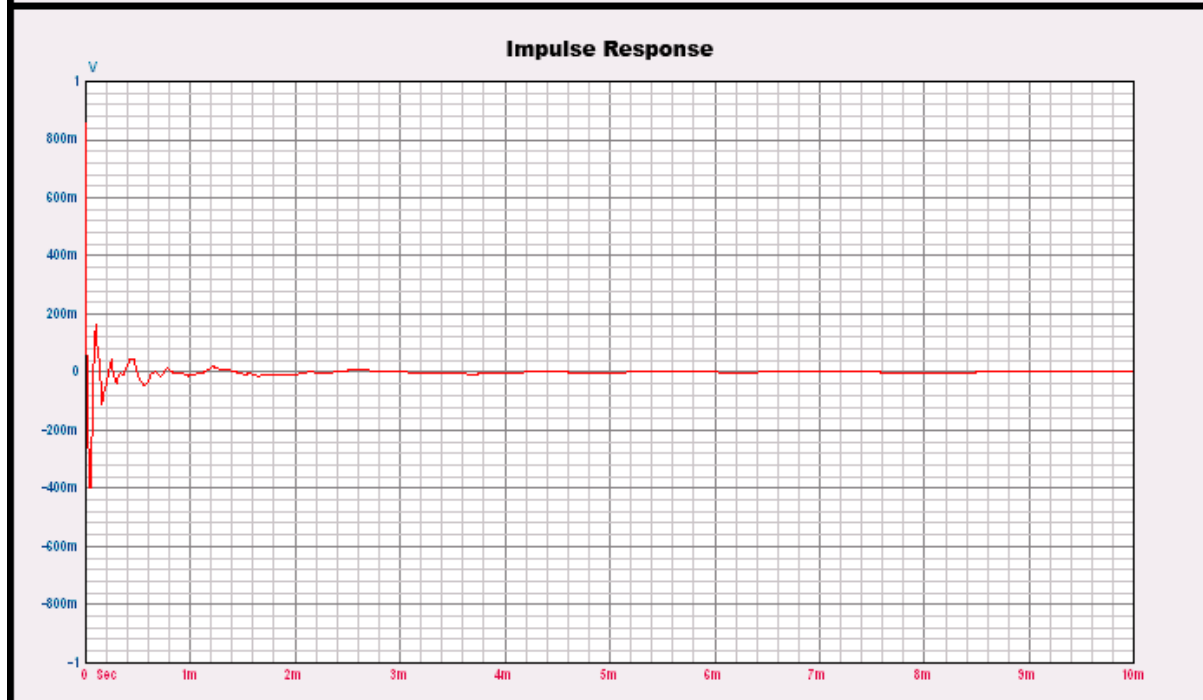

DX4 15 Ohm Aluminium

Revc (Ohm)	Fo (Hz)	Sd (m M²)	Vas (Ltr)	Cms (u M/N)	Mmd (g)	Mms (g)
13.000	47.608	21.000	54.891	876.552	11.000	12.750
BL (T·M)	Qms	Qes	Qts	Levc (u H)	No (%)	SPLo (dB)
14.788	4.406	0.227	0.216	41.125	2.526	96.043

Lowther Loudspeaker Systems Ltd. Registered Office Address: 26 Footh Cray Lane, Sidcup, Kent DA14 4NR

Email Address: sales@lowtherloudspeakers.com

Registered in England and Wales, Registered Number 3124910. VAT Number 685239501

Please Note: The above address is the Registered Office address and cannot accept deliveries.

All correspondence should be sent to P.O. Box 184, Sidcup, Kent DA14 4NL