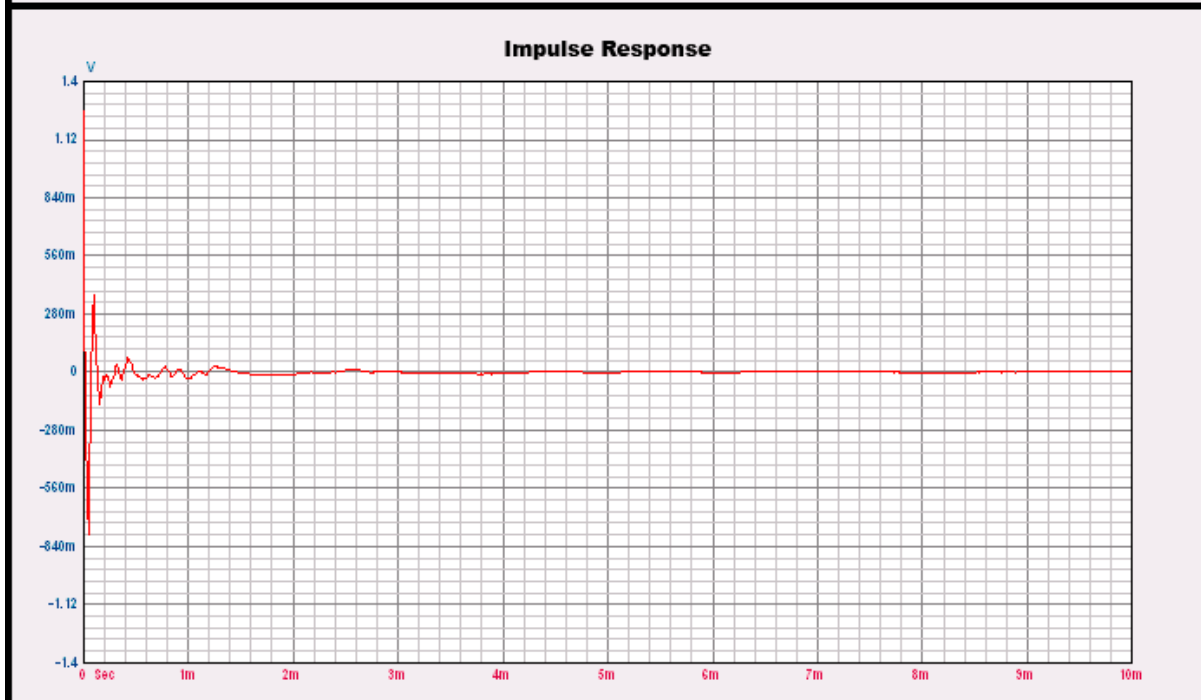

DX4 8 Ohm Aluminium

Revc (Ohm)	Fo (Hz)	Sd (m M²)	Vas (Ltr)	Cms (u M/N)	Mmd (g)	Mms (g)
7.400	48.764	21.000	52.321	835.497	11.000	12.750
BL (T·M)	Qms	Qes	Qts	Levc (u H)	No (%)	SPLo (dB)
11.246	4.808	0.229	0.218	28.347	2.567	96.112

Lowther Loudspeaker Systems Ltd. Registered Office Address: 26 Footh Cray Lane, Sidcup, Kent DA14 4NR

Email Address: sales@lowtherloudspeakers.com

Registered in England and Wales, Registered Number 3124910. VAT Number 685239501

Please Note: The above address is the Registered Office address and cannot accept deliveries.

All correspondence should be sent to P.O. Box 184, Sidcup, Kent DA14 4NL