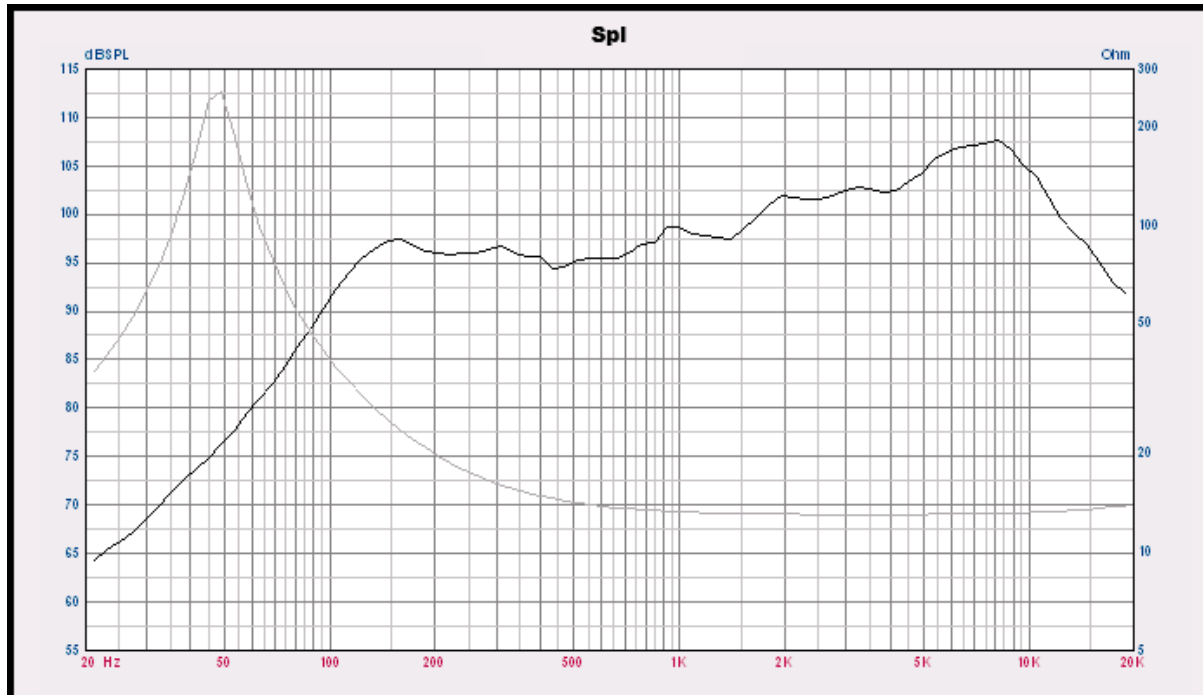

DX4 15 Ohm Aluminium

Revc (Ohm)	Fo (Hz)	Sd (m M²)	Vas (Ltr)	Cms (u M/N)	Mmd (g)	Mms (g)
13.000	47.608	21.000	54.891	876.552	11.000	12.750
BL (T·M)	Qms	Qes	Qts	Levc (u H)	No (%)	SPLo (dB)
14.788	4.406	0.227	0.216	41.125	2.526	96.043

Lowther Loudspeaker Systems Ltd. Registered Office Address: 26 Footh Cray Lane, Sidcup, Kent DA14 4NR

Email Address: sales@lowtherloudspeakers.com

Registered in England and Wales, Registered Number 3124910. VAT Number 685239501

Please Note: The above address is the Registered Office address and cannot accept deliveries.

All correspondence should be sent to P.O. Box 184, Sidcup, Kent DA14 4NL