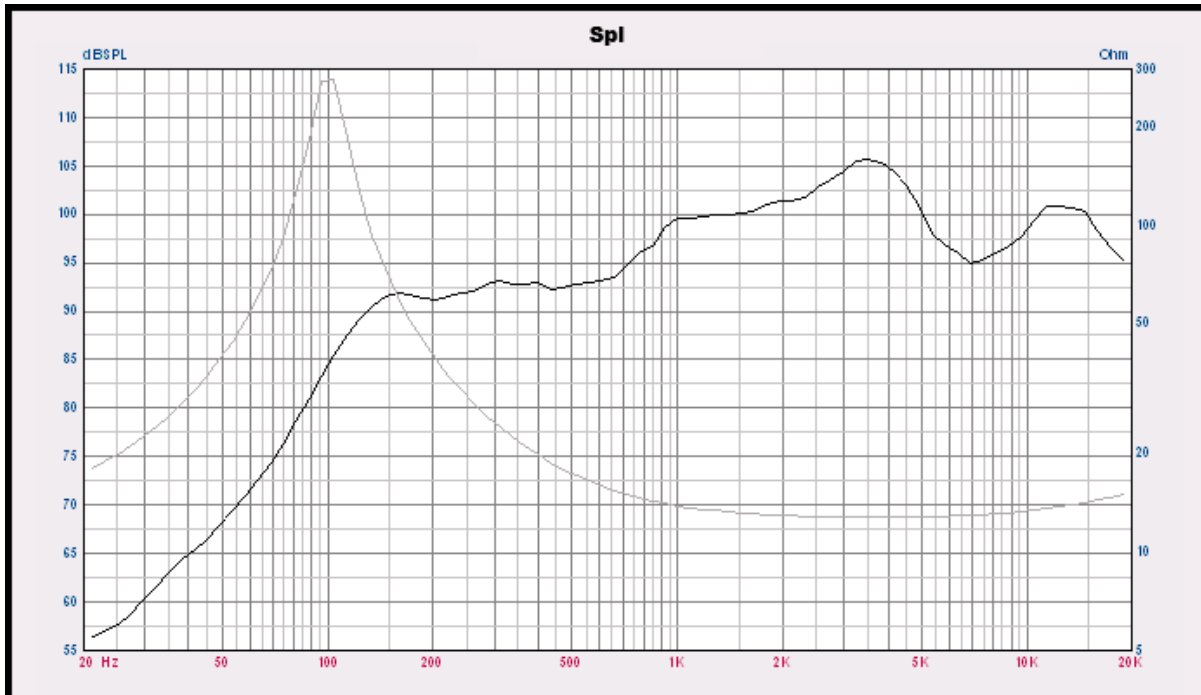

DX55 15 Ohm Silver

Revc (Ohm)	Fo (Hz)	Sd (m M²)	Vas (Ltr)	Cms (u M/N)	Mmd (g)	Mms (g)
13.000	100.294	10.550	5.221	330.338	7.000	7.623
BL (T·M)	Qms	Qes	Qts	Levc (u H)	No (%)	SPLo (dB)
16.233	5.311	0.233	0.223	70.075	2.188	95.419

Lowther Loudspeaker Systems Ltd. Registered Office Address: 26 Footh Cray Lane, Sidcup, Kent DA14 4NR

Email Address: sales@lowtherloudspeakers.com

Registered in England and Wales, Registered Number 3124910. VAT Number 685239501

Please Note: The above address is the Registered Office address and cannot accept deliveries.

All correspondence should be sent to P.O. Box 184, Sidcup, Kent DA14 4NL