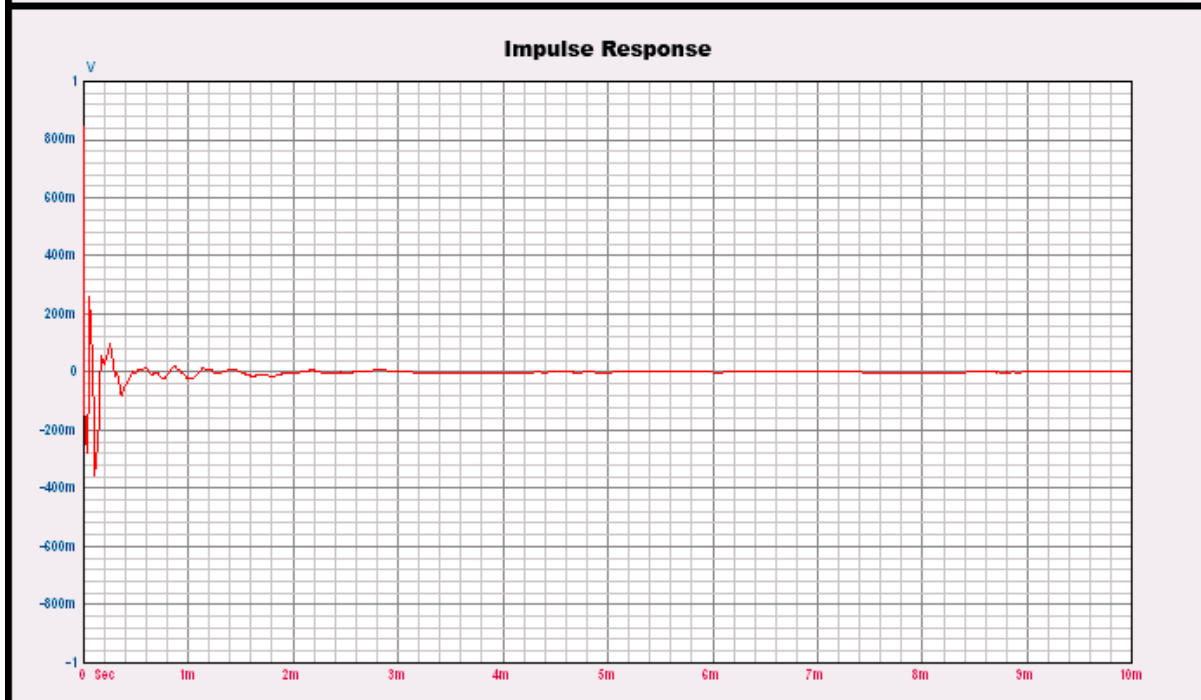

DX55 8 Ohm Aluminium

Revc (Ohm)	Fo (Hz)	Sd (m M²)	Vas (Ltr)	Cms (u M/N)	Mmd (g)	Mms (g)
7.400	112.173	10.550	4.174	264.079	7.000	7.623
BL (T·M)	Qms	Qes	Qts	Levc (u H)	No (%)	SPLo (dB)
11.852	5.810	0.274	0.262	41.453	2.077	95.193

Lowther Loudspeaker Systems Ltd. Registered Office Address: 26 Footh Cray Lane, Sidcup, Kent DA14 4NR

Email Address: sales@lowtherloudspeakers.com

Registered in England and Wales, Registered Number 3124910. VAT Number 685239501

Please Note: The above address is the Registered Office address and cannot accept deliveries.

All correspondence should be sent to P.O. Box 184, Sidcup, Kent DA14 4NL