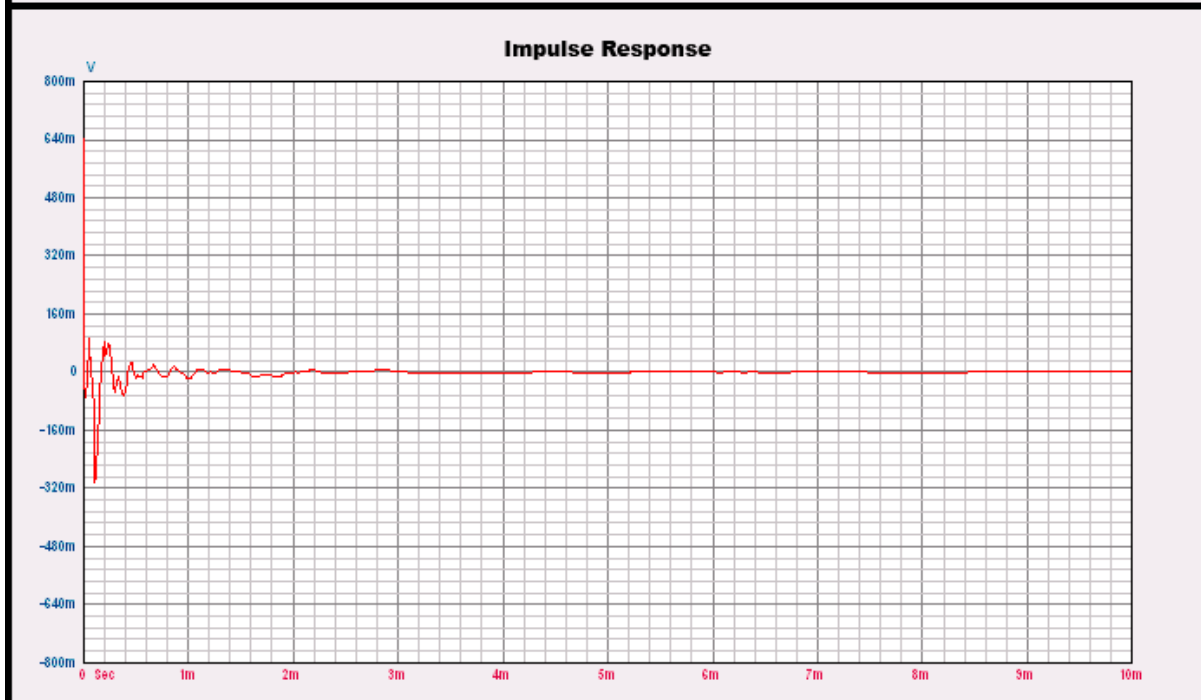

Please Note: The above address is the Registered Office address and cannot accept deliveries.

All correspondence should be sent to P.O. Box 184, Sidcup, Kent DA14 4NL

DX55 15 Ohm Silver

Revc (Ohm)	Fo (Hz)	Sd (m M ²)	Vas (Ltr)	Cms (u M/N)	Mmd (g)	Mms (g)
13.000	100.294	10.550	5.221	330.338	7.000	7.623
BL (T·M)	Qms	Qes	Qts	Levc (u H)	No (%)	SPLo (dB)
16.233	5.311	0.233	0.223	70.075	2.188	95.419