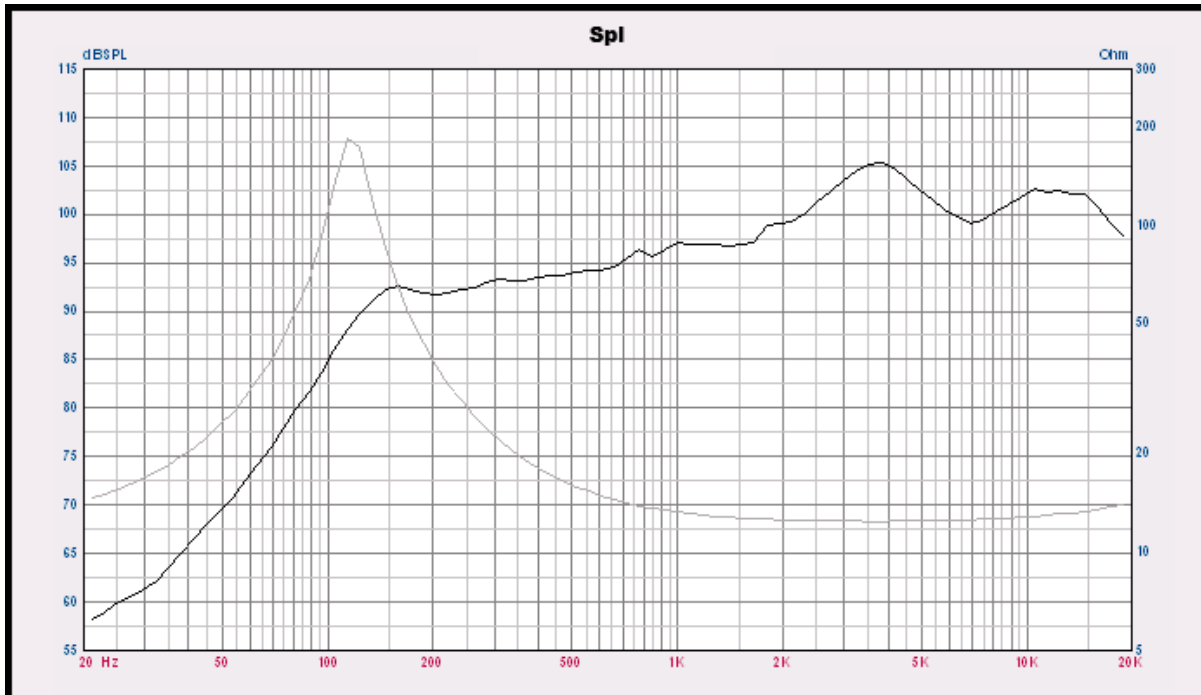

DX55 15 Ohm Aluminium

Revc (Ohm)	Fo (Hz)	Sd (m M²)	Vas (Ltr)	Cms (u M/N)	Mmd (g)	Mms (g)
13.000	117.304	10.550	3.817	241.483	7.000	7.623
BL (T·M)	Qms	Qes	Qts	Levc (u H)	No (%)	SPLo (dB)
14.791	4.631	0.318	0.298	56.391	1.871	94.738

Lowther Loudspeaker Systems Ltd. Registered Office Address: 26 Footh Cray Lane, Sidcup, Kent DA14 4NR

Email Address: sales@lowtherloudspeakers.com

Registered in England and Wales, Registered Number 3124910. VAT Number 685239501

Please Note: The above address is the Registered Office address and cannot accept deliveries.

All correspondence should be sent to P.O. Box 184, Sidcup, Kent DA14 4NL