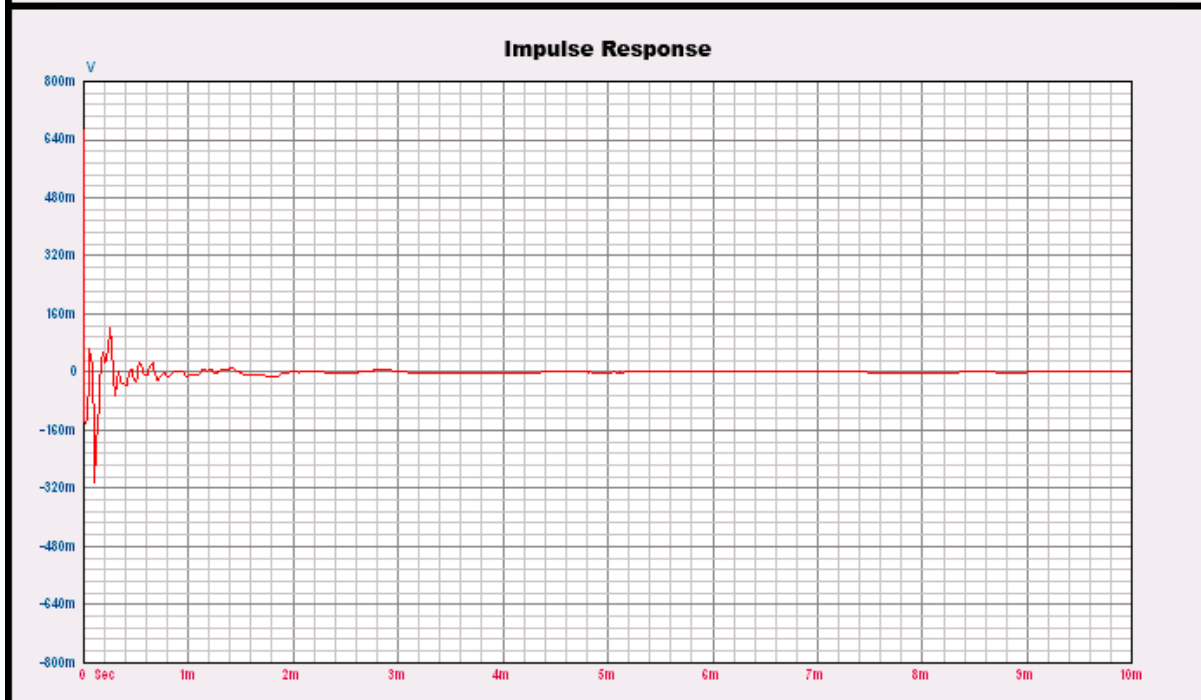

DX55 15 Ohm Aluminium

Revc (Ohm)	Fo (Hz)	Sd (m M²)	Vas (Ltr)	Cms (u M/N)	Mmd (g)	Mms (g)
13.000	117.304	10.550	3.817	241.483	7.000	7.623
BL (T·M)	Qms	Qes	Qts	Levc (u H)	No (%)	SPLo (dB)
14.791	4.631	0.318	0.298	56.391	1.871	94.738

Lowther Loudspeaker Systems Ltd. Registered Office Address: 26 Footh Cray Lane, Sidcup, Kent DA14 4NR

Email Address: sales@lowtherloudspeakers.com

Registered in England and Wales, Registered Number 3124910. VAT Number 685239501

Please Note: The above address is the Registered Office address and cannot accept deliveries.

All correspondence should be sent to P.O. Box 184, Sidcup, Kent DA14 4NL