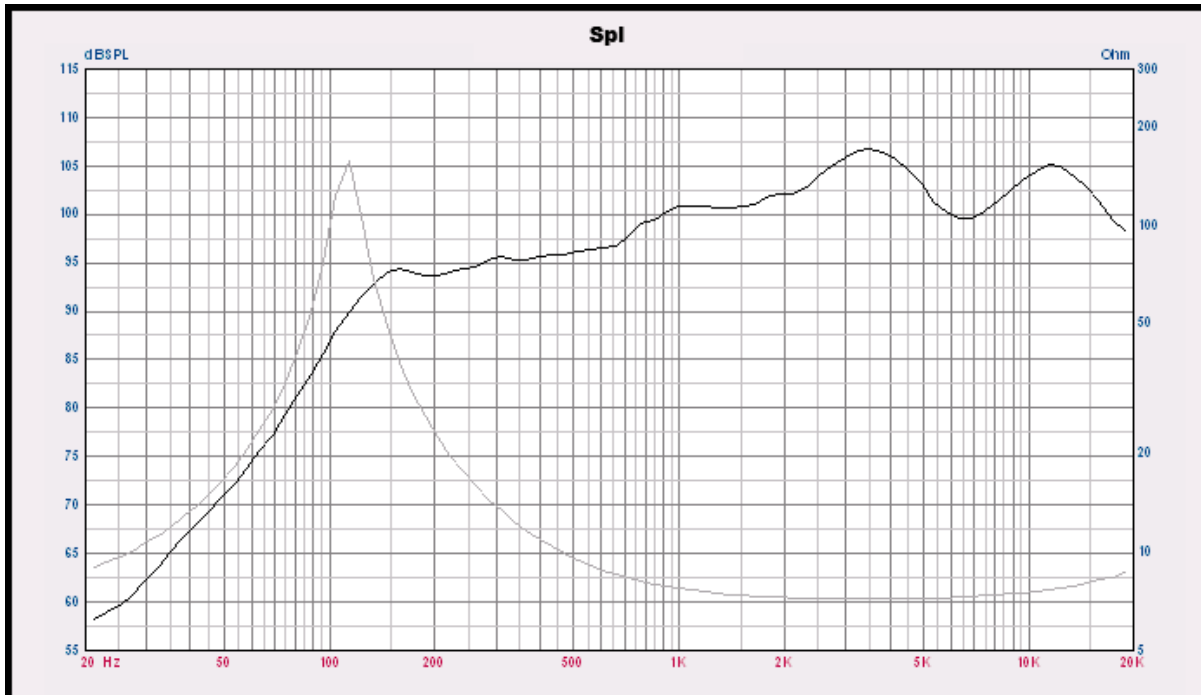

DX55 8 Ohm Aluminium

Revc (Ohm)	Fo (Hz)	Sd (m M²)	Vas (Ltr)	Cms (u M/N)	Mmd (g)	Mms (g)
7.400	112.173	10.550	4.174	264.079	7.000	7.623
BL (T·M)	Qms	Qes	Qts	Levc (u H)	No (%)	SPLo (dB)
11.852	5.810	0.274	0.262	41.453	2.077	95.193

Lowther Loudspeaker Systems Ltd. Registered Office Address: 26 Footh Cray Lane, Sidcup, Kent DA14 4NR

Email Address: sales@lowtherloudspeakers.com

Registered in England and Wales, Registered Number 3124910. VAT Number 685239501

Please Note: The above address is the Registered Office address and cannot accept deliveries.

All correspondence should be sent to P.O. Box 184, Sidcup, Kent DA14 4NL