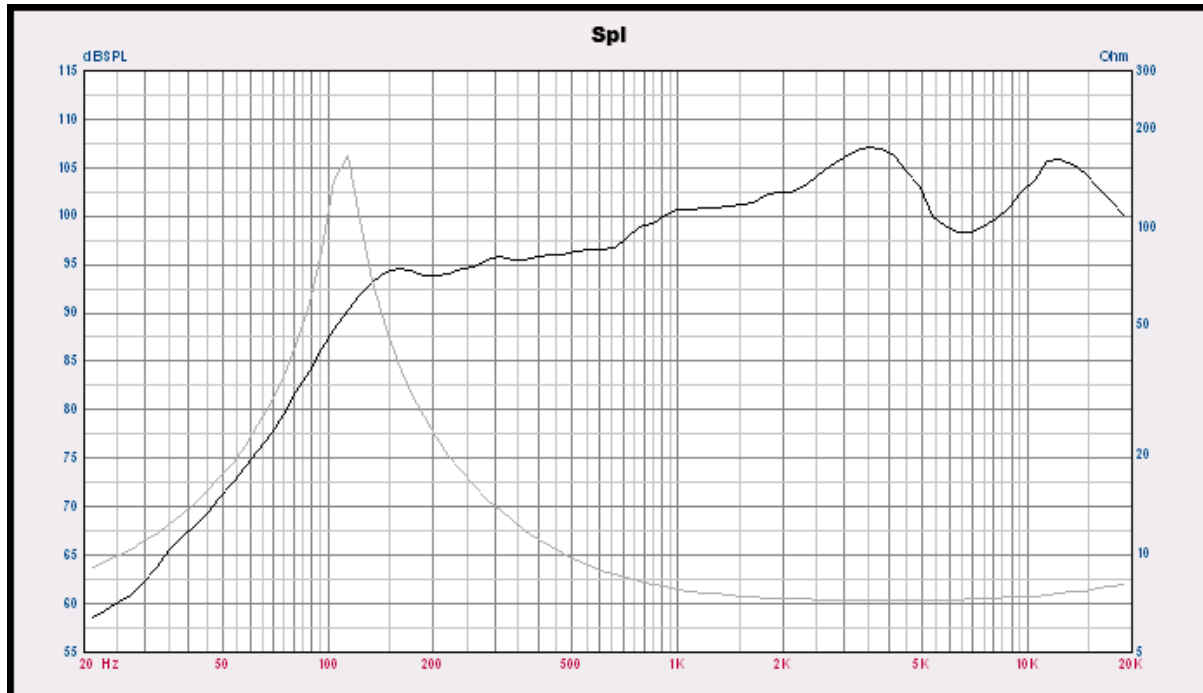

DX65 8 Ohm Aluminium

Revc (Ohm)	Fo (Hz)	Sd (m M²)	Vas (Ltr)	Cms (u M/N)	Mmd (g)	Mms (g)
7.400	110.939	10.550	4.267	269.987	7.000	7.623
BL (T·M)	Qms	Qes	Qts	Levc (u H)	No (%)	SPLo (dB)
11.990	6.109	0.266	0.255	31.813	2.117	95.276

Lowther Loudspeaker Systems Ltd. Registered Office Address: 26 Footh Cray Lane, Sidcup, Kent DA14 4NR

Email Address: sales@lowtherloudspeakers.com

Registered in England and Wales, Registered Number 3124910. VAT Number 685239501

Please Note: The above address is the Registered Office address and cannot accept deliveries.

All correspondence should be sent to P.O. Box 184, Sidcup, Kent DA14 4NL