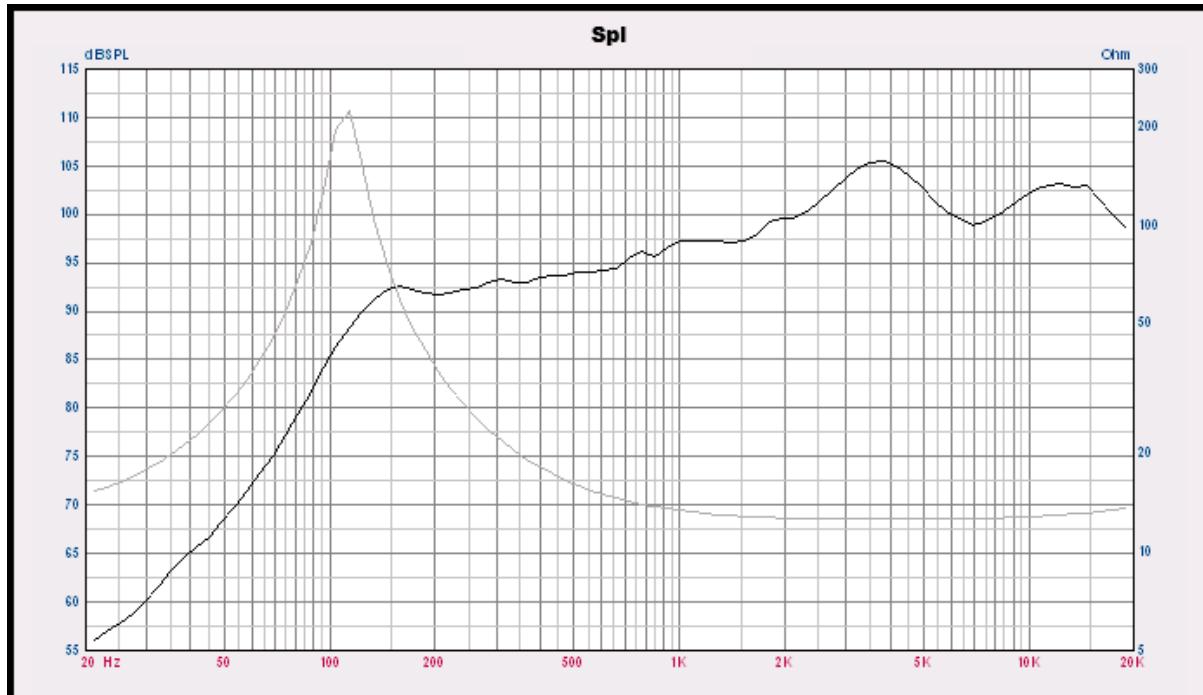

DX65 15 Ohm Aluminium

Revc (Ohm)	Fo (Hz)	Sd (m M²)	Vas (Ltr)	Cms (u M/N)	Mmd (g)	Mms (g)
13.000	111.006	10.550	4.262	269.662	7.000	7.623
BL (T·M)	Qms	Qes	Qts	Levc (u H)	No (%)	SPLo (dB)
14.849	5.293	0.303	0.286	46.749	1.861	94.716

Lowther Loudspeaker Systems Ltd. Registered Office Address: 26 Footh Cray Lane, Sidcup, Kent DA14 4NR

Email Address: sales@lowtherloudspeakers.com

Registered in England and Wales, Registered Number 3124910. VAT Number 685239501

Please Note: The above address is the Registered Office address and cannot accept deliveries.

All correspondence should be sent to P.O. Box 184, Sidcup, Kent DA14 4NL