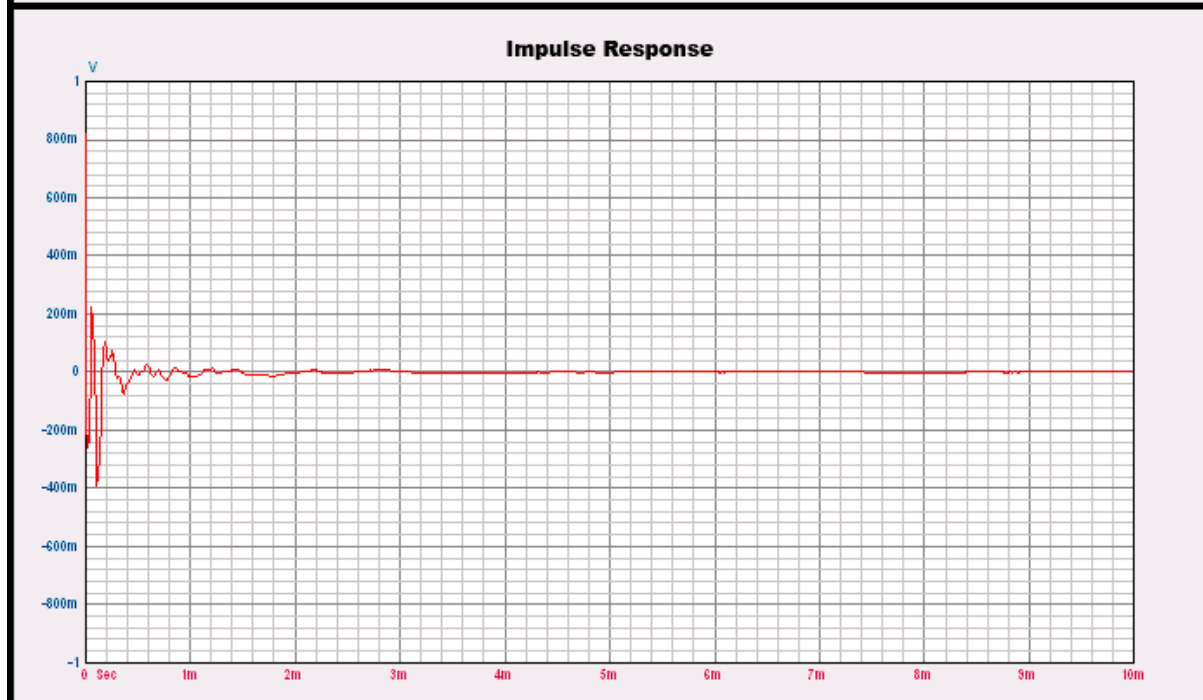

DX65 8 Ohm Aluminium

Revc (Ohm)	Fo (Hz)	Sd (m M²)	Vas (Ltr)	Cms (u M/N)	Mmd (g)	Mms (g)
7.400	110.939	10.550	4.267	269.987	7.000	7.623
BL (T·M)	Qms	Qes	Qts	Levc (u H)	No (%)	SPLo (dB)
11.990	6.109	0.266	0.255	31.813	2.117	95.276

Lowther Loudspeaker Systems Ltd. Registered Office Address: 26 Footh Cray Lane, Sidcup, Kent DA14 4NR

Email Address: sales@lowtherloudspeakers.com

Registered in England and Wales, Registered Number 3124910. VAT Number 685239501

Please Note: The above address is the Registered Office address and cannot accept deliveries.

All correspondence should be sent to P.O. Box 184, Sidcup, Kent DA14 4NL