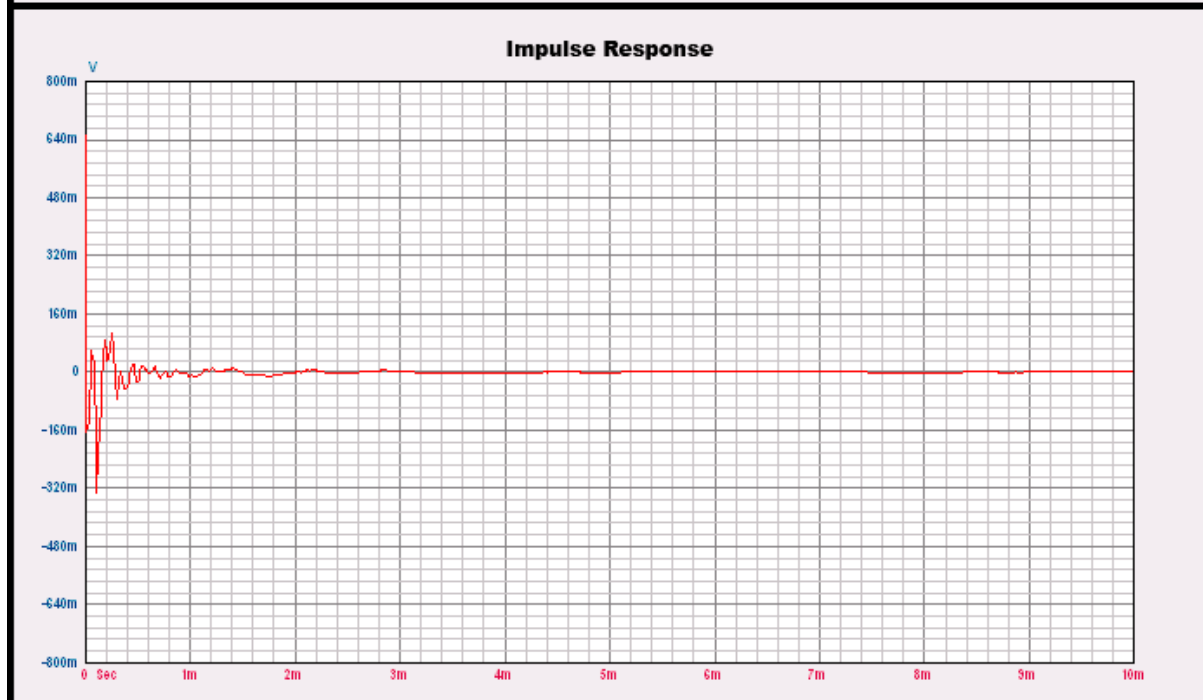

DX65 15 Ohm Aluminium

Revc (Ohm)	Fo (Hz)	Sd (m M²)	Vas (Ltr)	Cms (u M/N)	Mmd (g)	Mms (g)
13.000	111.006	10.550	4.262	269.662	7.000	7.623
BL (T·M)	Qms	Qes	Qts	Levc (u H)	No (%)	SPLo (dB)
14.849	5.293	0.303	0.286	46.749	1.861	94.716

Lowther Loudspeaker Systems Ltd. Registered Office Address: 26 Footh Cray Lane, Sidcup, Kent DA14 4NR

Email Address: sales@lowtherloudspeakers.com

Registered in England and Wales, Registered Number 3124910. VAT Number 685239501

Please Note: The above address is the Registered Office address and cannot accept deliveries.

All correspondence should be sent to P.O. Box 184, Sidcup, Kent DA14 4NL