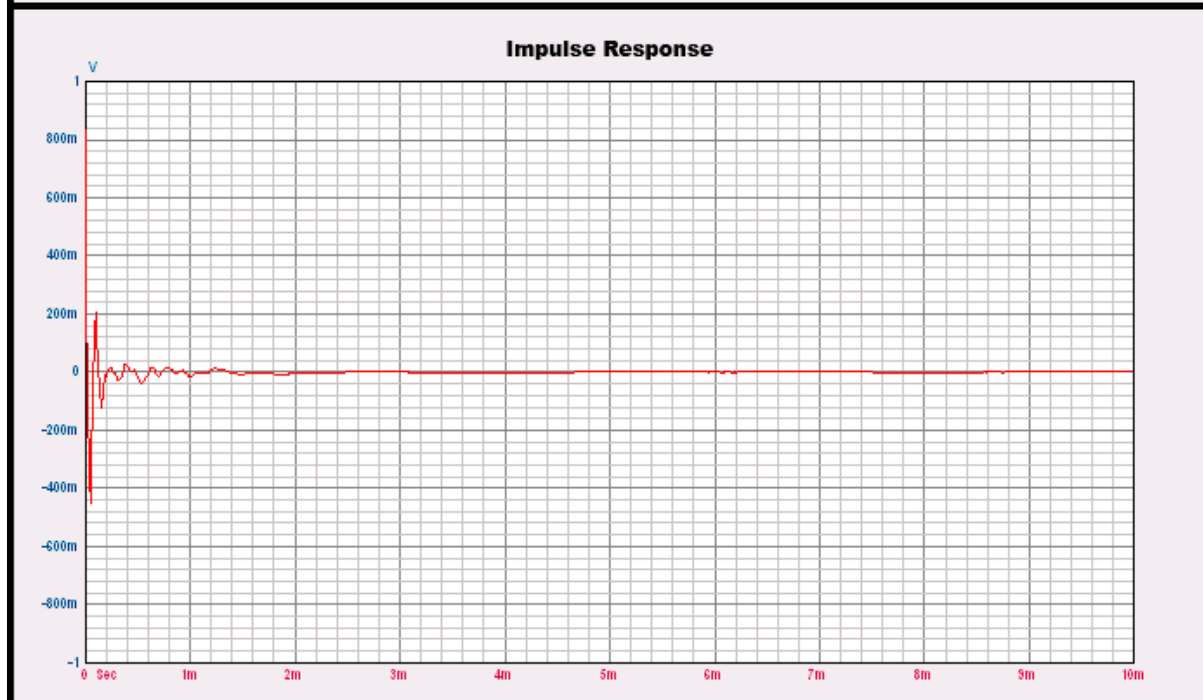

EX2 15 Ohm Aluminium

Revc (Ohm)	Fo (Hz)	Sd (m M²)	Vas (Ltr)	Cms (u M/N)	Mmd (g)	Mms (g)
13.000	43.325	21.000	66.281	1,058.000	11.000	12.750
BL (T·M)	Qms	Qes	Qts	Levc (u H)	No (%)	SPLo (dB)
11.465	3.303	0.343	0.311	87.464	1.518	93.832

Lowther Loudspeaker Systems Ltd. Registered Office Address: 26 Footh Cray Lane, Sidcup, Kent DA14 4NR

Email Address: sales@lowtherloudspeakers.com

Registered in England and Wales, Registered Number 3124910. VAT Number 685239501

Please Note: The above address is the Registered Office address and cannot accept deliveries.

All correspondence should be sent to P.O. Box 184, Sidcup, Kent DA14 4NL