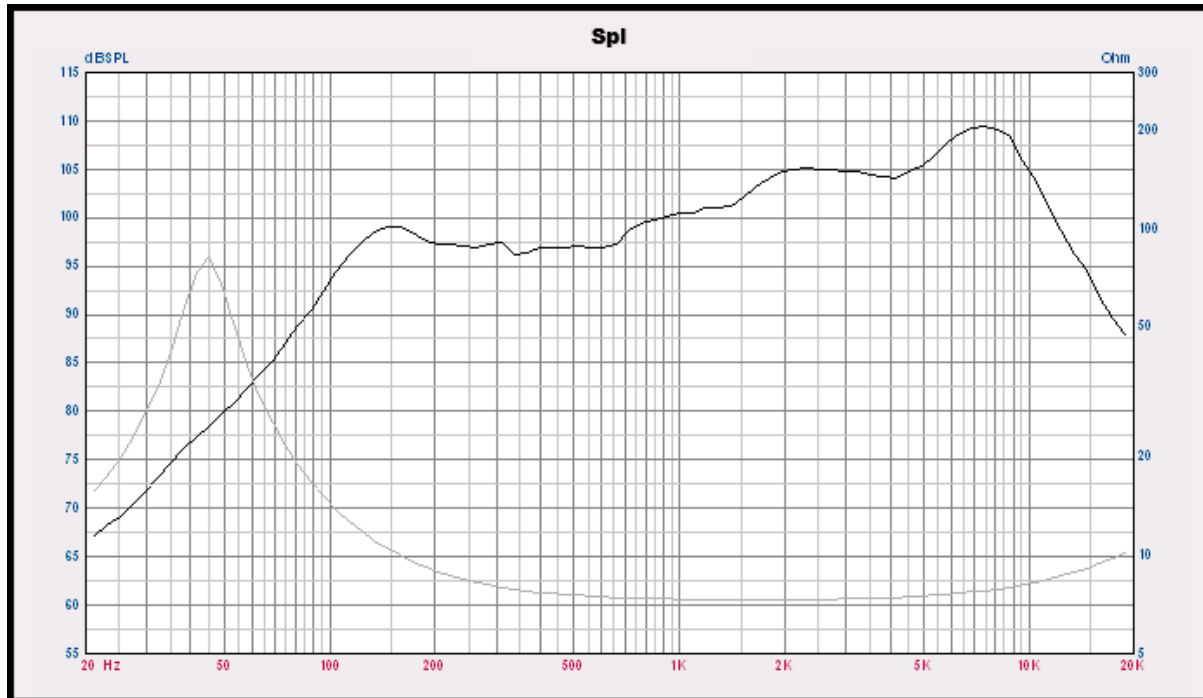

EX2 8 Ohm Aluminium

Revc (Ohm)	Fo (Hz)	Sd (m M²)	Vas (Ltr)	Cms (u M/N)	Mmd (g)	Mms (g)
7.400	44.518	21.000	62.755	1,002.002	11.000	12.750
BL (T·M)	Qms	Qes	Qts	Levc (u H)	No (%)	SPLo (dB)
8.611	3.608	0.351	0.320	60.226	1.525	93.852

Lowther Loudspeaker Systems Ltd. Registered Office Address: 26 Footh Cray Lane, Sidcup, Kent DA14 4NR

Email Address: sales@lowtherloudspeakers.com

Registered in England and Wales, Registered Number 3124910. VAT Number 685239501

Please Note: The above address is the Registered Office address and cannot accept deliveries.

All correspondence should be sent to P.O. Box 184, Sidcup, Kent DA14 4NL