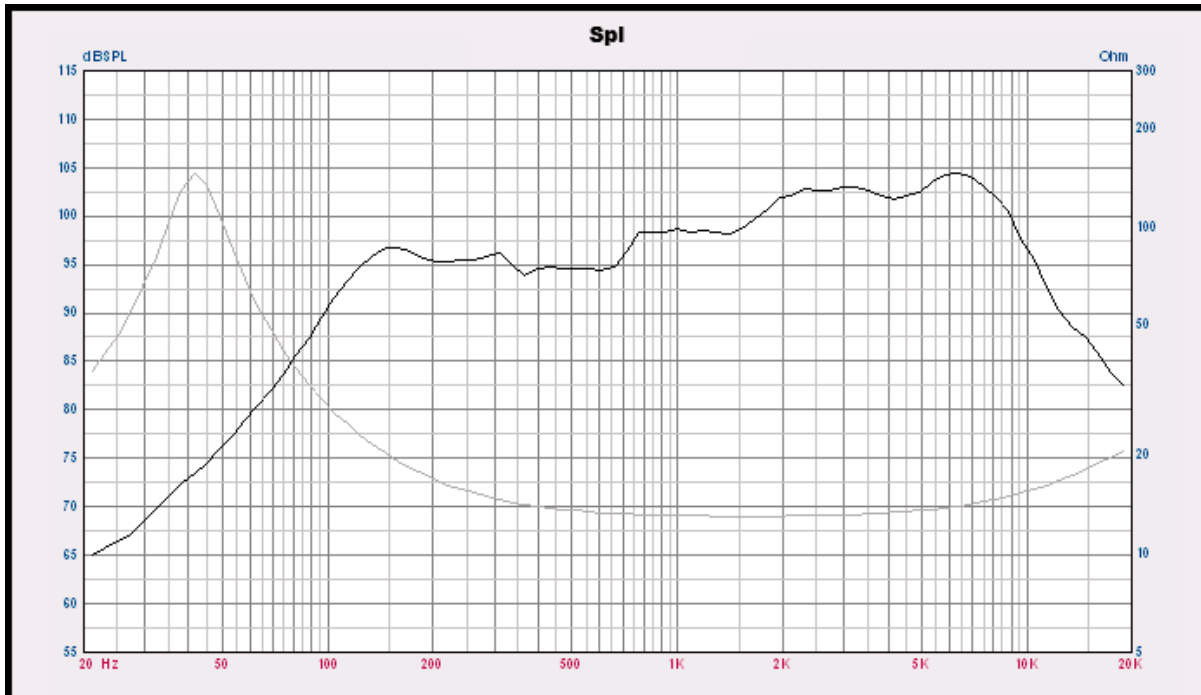

EX2 15 Ohm Silver

Revc (Ohm)	Fo (Hz)	Sd (m M²)	Vas (Ltr)	Cms (u M/N)	Mmd (g)	Mms (g)
13.000	41.905	21.000	70.848	1,131.000	11.000	12.750
BL (T·M)	Qms	Qes	Qts	Levc (u H)	No (%)	SPLo (dB)
12.468	2.890	0.281	0.256	137.096	1.796	94.561

Lowther Loudspeaker Systems Ltd. Registered Office Address: 26 Footh Cray Lane, Sidcup, Kent DA14 4NR

Email Address: sales@lowtherloudspeakers.com

Registered in England and Wales, Registered Number 3124910. VAT Number 685239501

Please Note: The above address is the Registered Office address and cannot accept deliveries.

All correspondence should be sent to P.O. Box 184, Sidcup, Kent DA14 4NL