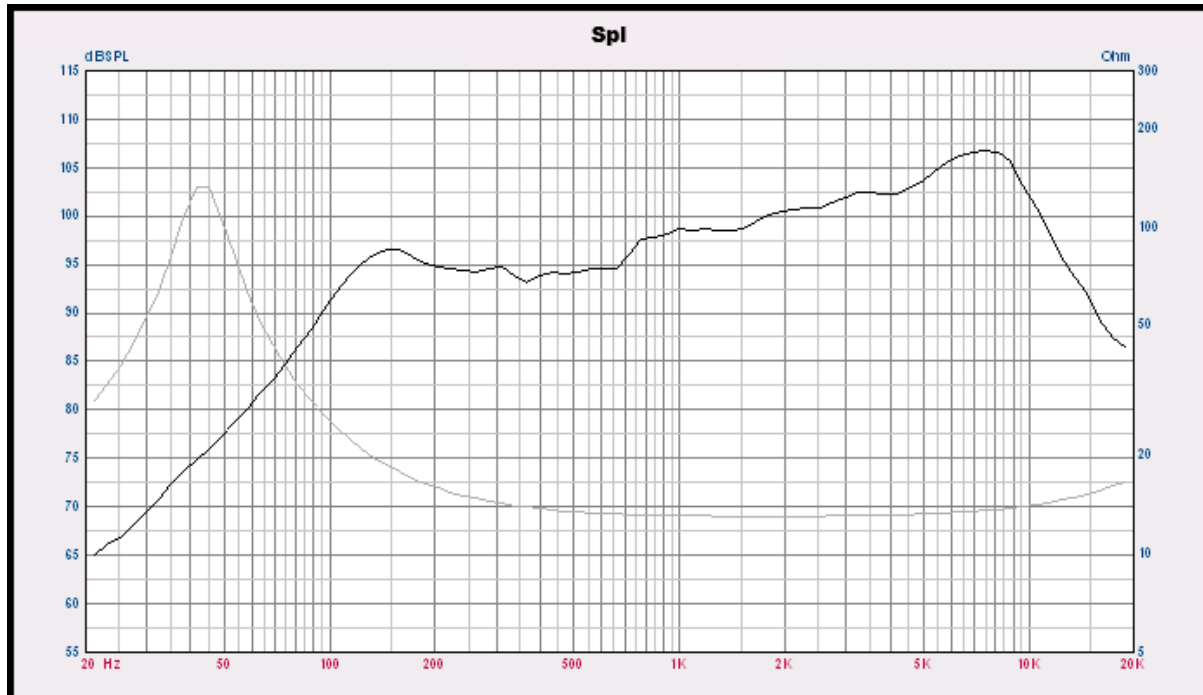

EX2 15 Ohm Aluminium

Revc (Ohm)	Fo (Hz)	Sd (m M²)	Vas (Ltr)	Cms (u M/N)	Mmd (g)	Mms (g)
13.000	43.325	21.000	66.281	1,058.000	11.000	12.750
BL (T·M)	Qms	Qes	Qts	Levc (u H)	No (%)	SPLo (dB)
11.465	3.303	0.343	0.311	87.464	1.518	93.832

Lowther Loudspeaker Systems Ltd. Registered Office Address: 26 Footh Cray Lane, Sidcup, Kent DA14 4NR

Email Address: sales@lowtherloudspeakers.com

Registered in England and Wales, Registered Number 3124910. VAT Number 685239501

Please Note: The above address is the Registered Office address and cannot accept deliveries.

All correspondence should be sent to P.O. Box 184, Sidcup, Kent DA14 4NL