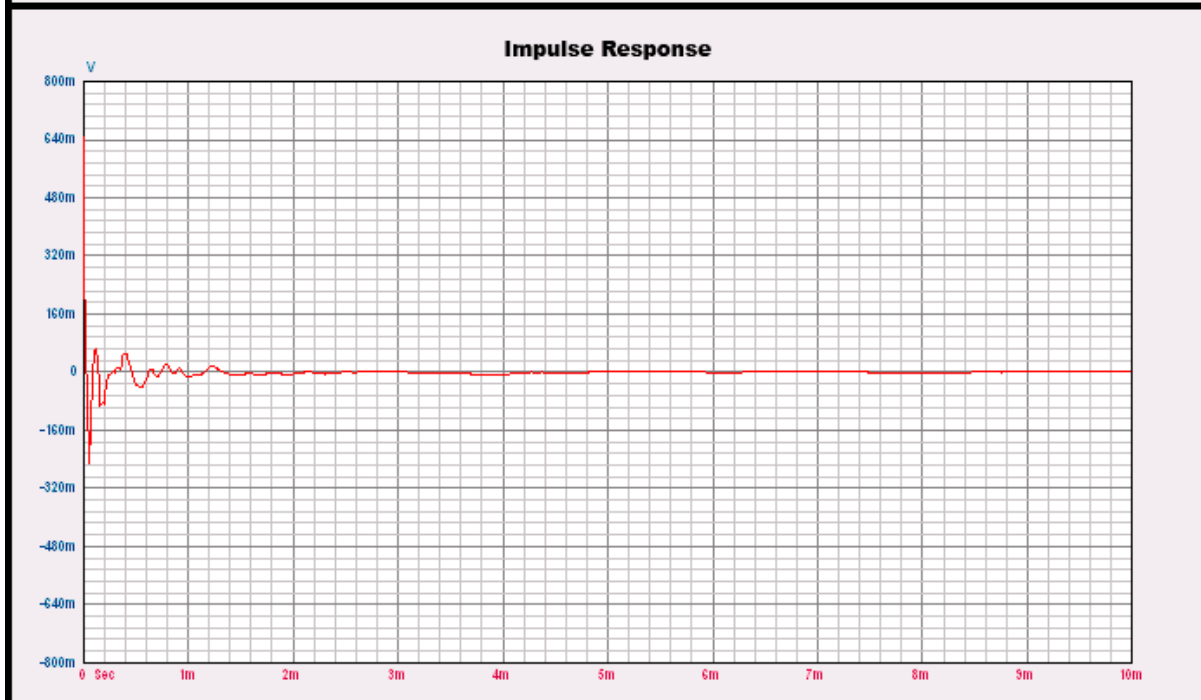

EX2 15 Ohm Silver

Revc (Ohm)	Fo (Hz)	Sd (m M²)	Vas (Ltr)	Cms (u M/N)	Mmd (g)	Mms (g)
13.000	41.905	21.000	70.848	1,131.000	11.000	12.750
BL (T·M)	Qms	Qes	Qts	Levc (u H)	No (%)	SPLo (dB)
12.468	2.890	0.281	0.256	137.096	1.796	94.561

Lowther Loudspeaker Systems Ltd. Registered Office Address: 26 Footh Cray Lane, Sidcup, Kent DA14 4NR

Email Address: sales@lowtherloudspeakers.com

Registered in England and Wales, Registered Number 3124910. VAT Number 685239501

Please Note: The above address is the Registered Office address and cannot accept deliveries.

All correspondence should be sent to P.O. Box 184, Sidcup, Kent DA14 4NL