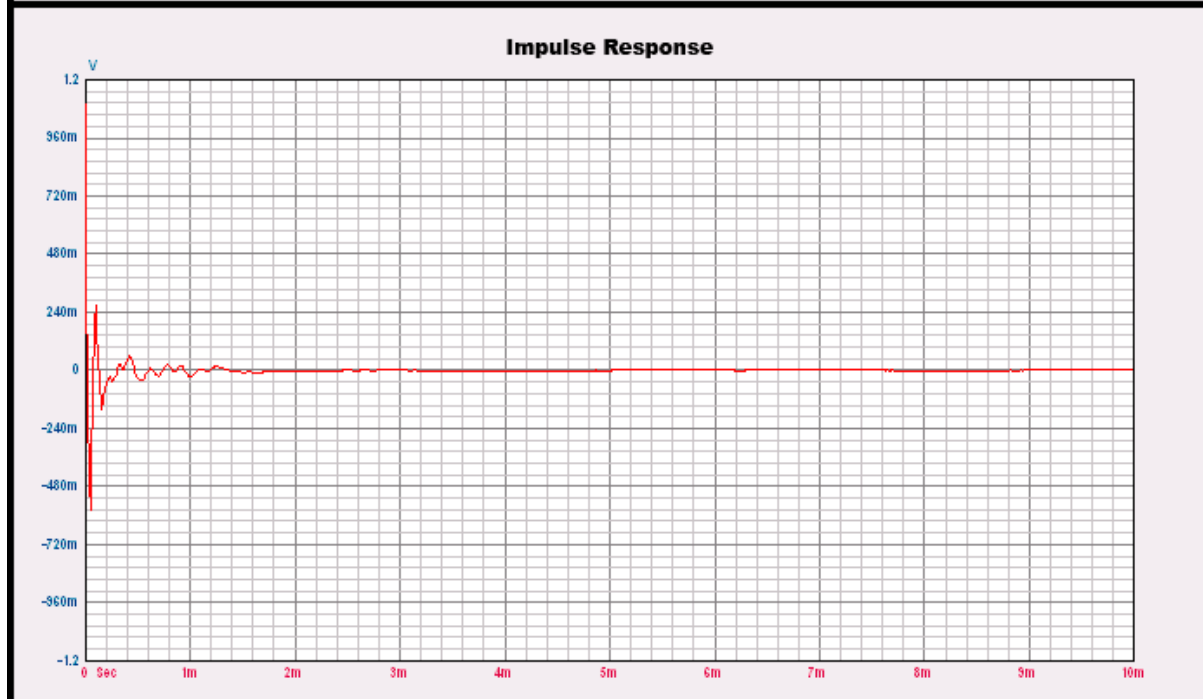

EX2 8 Ohm Aluminium

Revc (Ohm)	Fo (Hz)	Sd (m M²)	Vas (Ltr)	Cms (u M/N)	Mmd (g)	Mms (g)
7.400	44.518	21.000	62.755	1,002.002	11.000	12.750
BL (T·M)	Qms	Qes	Qts	Levc (u H)	No (%)	SPLo (dB)
8.611	3.608	0.351	0.320	60.226	1.525	93.852

Lowther Loudspeaker Systems Ltd. Registered Office Address: 26 Footh Cray Lane, Sidcup, Kent DA14 4NR

Email Address: sales@lowtherloudspeakers.com

Registered in England and Wales, Registered Number 3124910. VAT Number 685239501

Please Note: The above address is the Registered Office address and cannot accept deliveries.

All correspondence should be sent to P.O. Box 184, Sidcup, Kent DA14 4NL