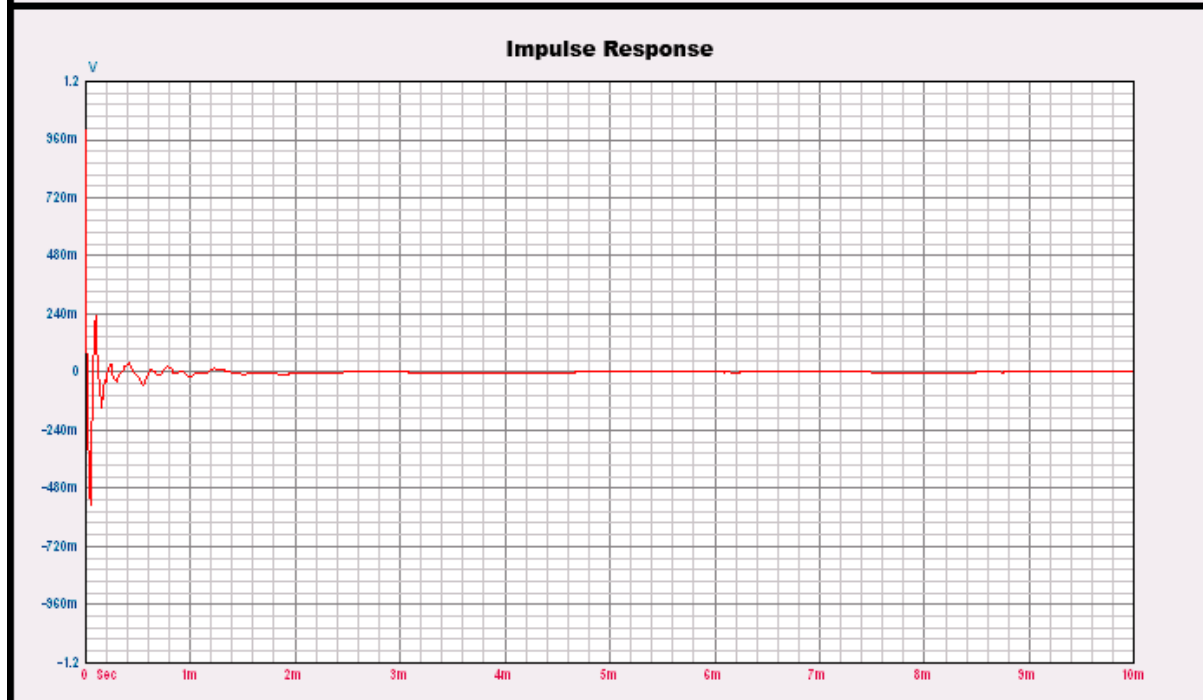

EX3 15 Ohm Aluminium

Revc (Ohm)	Fo (Hz)	Sd (m M²)	Vas (Ltr)	Cms (u M/N)	Mmd (g)	Mms (g)
13.000	42.758	21.000	68.051	1,087.000	11.000	12.750
BL (T·M)	Qms	Qes	Qts	Levc (u H)	No (%)	SPLo (dB)
13.316	2.734	0.251	0.230	48.791	2.048	95.132

Lowther Loudspeaker Systems Ltd. Registered Office Address: 26 Footh Cray Lane, Sidcup, Kent DA14 4NR

Email Address: sales@lowtherloudspeakers.com

Registered in England and Wales, Registered Number 3124910. VAT Number 685239501

Please Note: The above address is the Registered Office address and cannot accept deliveries.

All correspondence should be sent to P.O. Box 184, Sidcup, Kent DA14 4NL