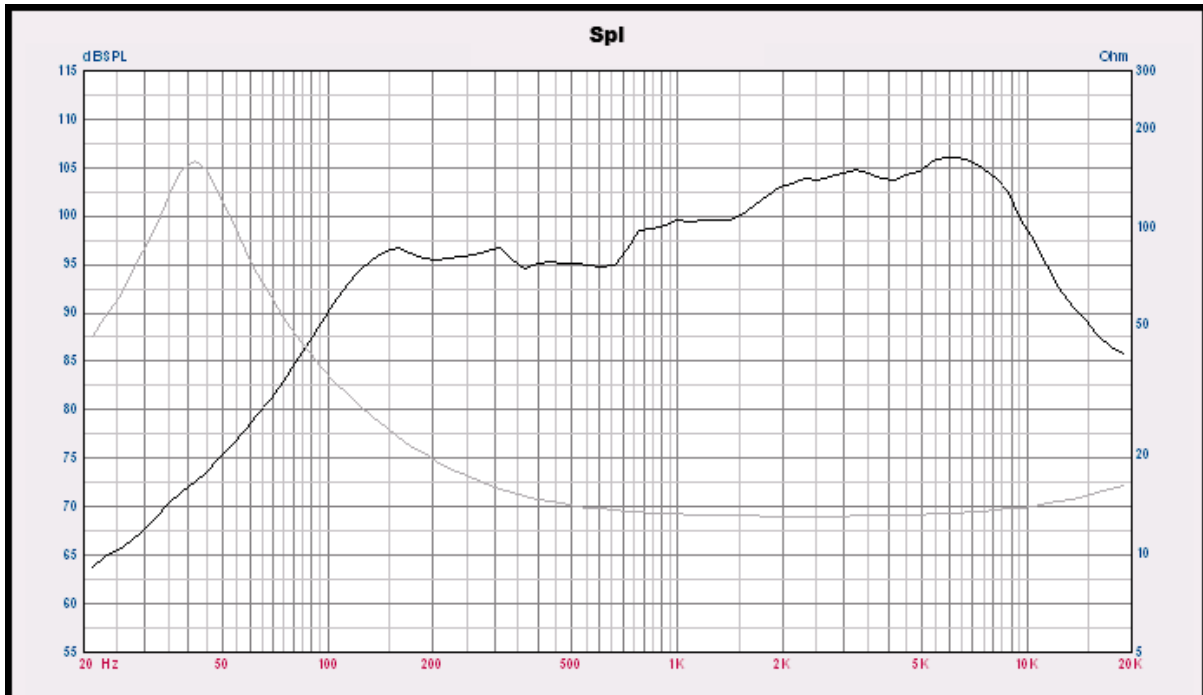

EX3 15 Ohm Silver

Revc (Ohm)	Fo (Hz)	Sd (m M²)	Vas (Ltr)	Cms (u M/N)	Mmd (g)	Mms (g)
13.000	41.667	21.000	71.660	1,144.000	11.000	12.750
BL (T·M)	Qms	Qes	Qts	Levc (u H)	No (%)	SPLo (dB)
14.369	2.362	0.210	0.193	83.038	2.400	95.794

Lowther Loudspeaker Systems Ltd. Registered Office Address: 26 Footh Cray Lane, Sidcup, Kent DA14 4NR

Email Address: sales@lowtherloudspeakers.com

Registered in England and Wales, Registered Number 3124910. VAT Number 685239501

Please Note: The above address is the Registered Office address and cannot accept deliveries.

All correspondence should be sent to P.O. Box 184, Sidcup, Kent DA14 4NL