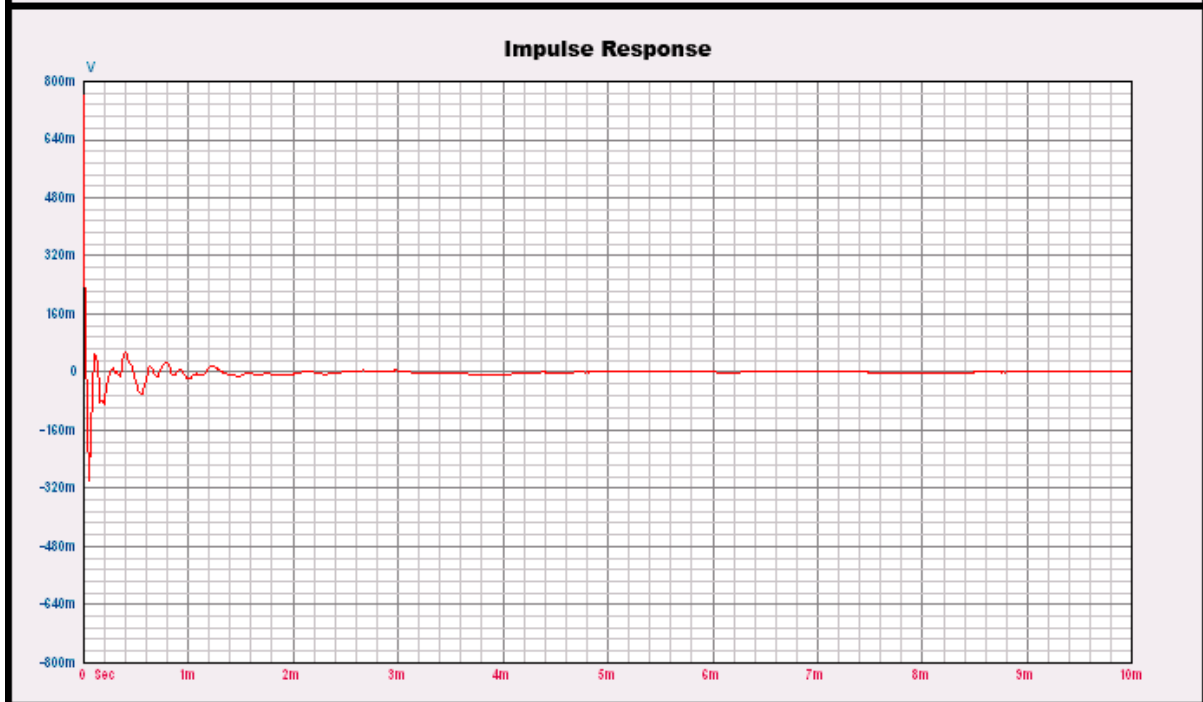

EX3 15 Ohm Silver

Revc (Ohm)	Fo (Hz)	Sd (m M²)	Vas (Ltr)	Cms (u M/N)	Mmd (g)	Mms (g)
13.000	41.667	21.000	71.660	1,144.000	11.000	12.750
BL (T·M)	Qms	Qes	Qts	Levc (u H)	No (%)	SPLo (dB)
14.369	2.362	0.210	0.193	83.038	2.400	95.794

Lowther Loudspeaker Systems Ltd. Registered Office Address: 26 Footh Cray Lane, Sidcup, Kent DA14 4NR

Email Address: sales@lowtherloudspeakers.com

Registered in England and Wales, Registered Number 3124910. VAT Number 685239501

Please Note: The above address is the Registered Office address and cannot accept deliveries.

All correspondence should be sent to P.O. Box 184, Sidcup, Kent DA14 4NL