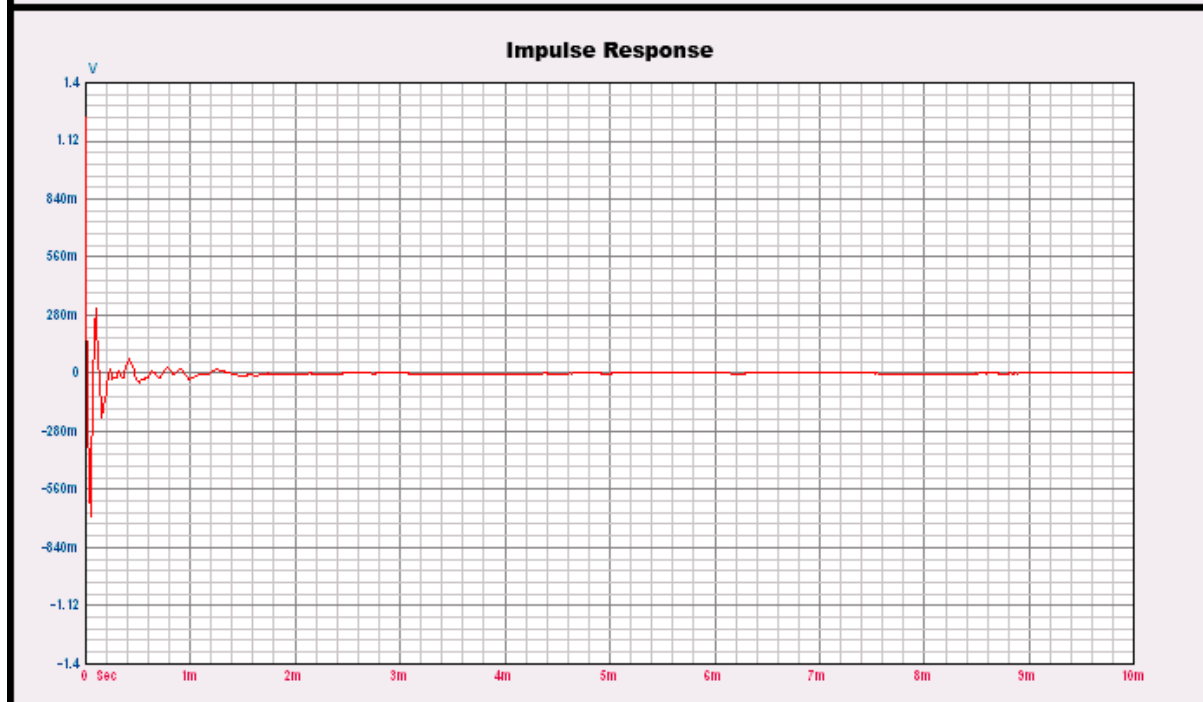

EX3 8 Ohm Aluminium

Revc (Ohm)	Fo (Hz)	Sd (m M²)	Vas (Ltr)	Cms (u M/N)	Mmd (g)	Mms (g)
7.400	44.817	21.000	61.941	989.130	11.000	12.750
BL (T·M)	Qms	Qes	Qts	Levc (u H)	No (%)	SPLo (dB)
9.990	3.107	0.266	0.245	34.658	2.026	95.084

Lowther Loudspeaker Systems Ltd. Registered Office Address: 26 Footh Cray Lane, Sidcup, Kent DA14 4NR

Email Address: sales@lowtherloudspeakers.com

Registered in England and Wales, Registered Number 3124910. VAT Number 685239501

Please Note: The above address is the Registered Office address and cannot accept deliveries.

All correspondence should be sent to P.O. Box 184, Sidcup, Kent DA14 4NL