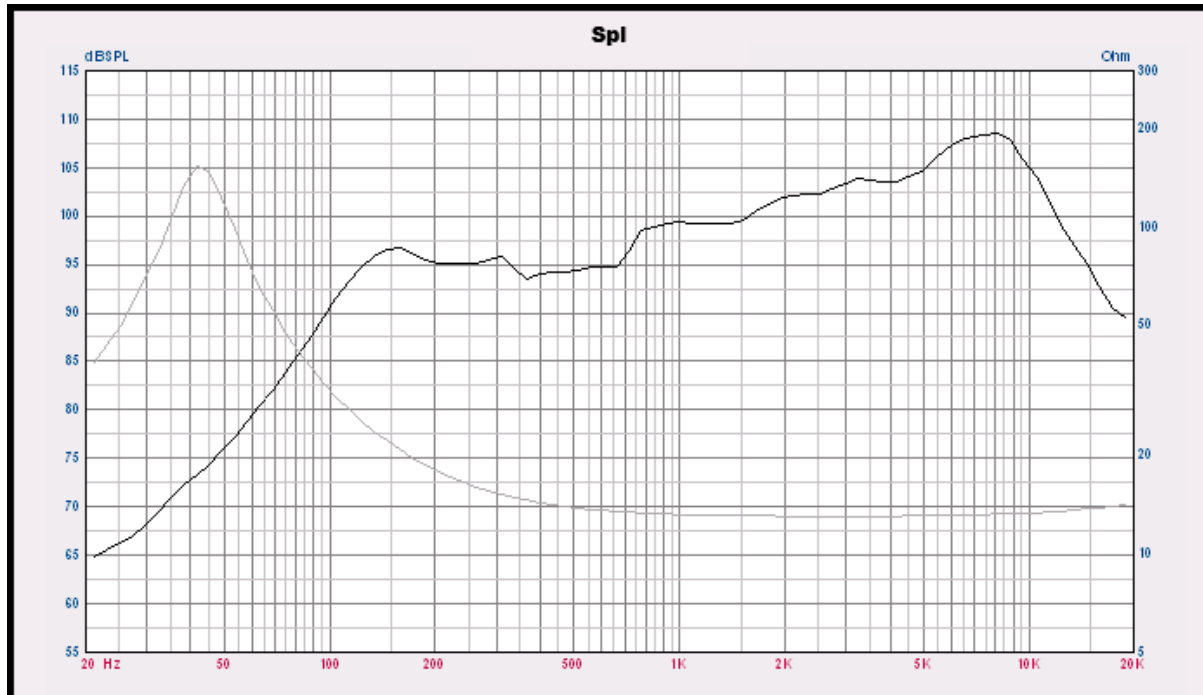

EX3 15 Ohm Aluminium

Revc (Ohm)	Fo (Hz)	Sd (m M²)	Vas (Ltr)	Cms (u M/N)	Mmd (g)	Mms (g)
13.000	42.758	21.000	68.051	1,087.000	11.000	12.750
BL (T·M)	Qms	Qes	Qts	Levc (u H)	No (%)	SPLo (dB)
13.316	2.734	0.251	0.230	48.791	2.048	95.132

Lowther Loudspeaker Systems Ltd. Registered Office Address: 26 Footh Cray Lane, Sidcup, Kent DA14 4NR

Email Address: sales@lowtherloudspeakers.com

Registered in England and Wales, Registered Number 3124910. VAT Number 685239501

Please Note: The above address is the Registered Office address and cannot accept deliveries.

All correspondence should be sent to P.O. Box 184, Sidcup, Kent DA14 4NL