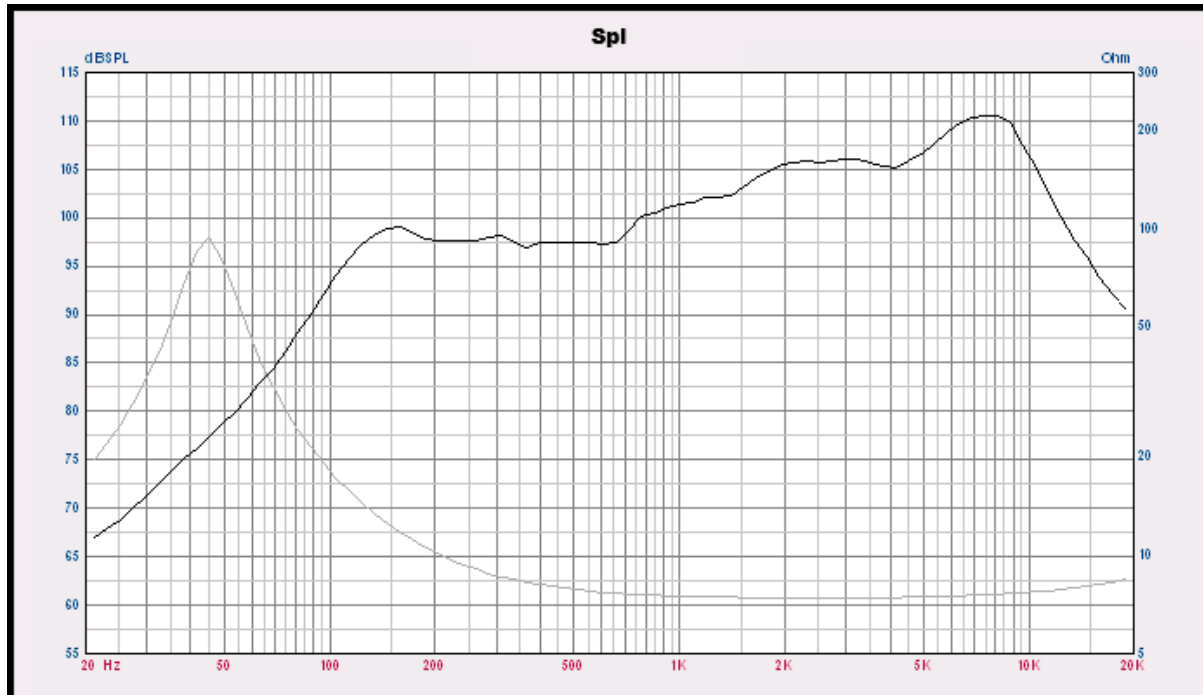

EX3 8 Ohm Aluminium

Revc (Ohm)	Fo (Hz)	Sd (m M²)	Vas (Ltr)	Cms (u M/N)	Mmd (g)	Mms (g)
7.400	44.817	21.000	61.941	989.130	11.000	12.750
BL (T·M)	Qms	Qes	Qts	Levc (u H)	No (%)	SPLo (dB)
9.990	3.107	0.266	0.245	34.658	2.026	95.084

Lowther Loudspeaker Systems Ltd. Registered Office Address: 26 Footh Cray Lane, Sidcup, Kent DA14 4NR

Email Address: sales@lowtherloudspeakers.com

Registered in England and Wales, Registered Number 3124910. VAT Number 685239501

Please Note: The above address is the Registered Office address and cannot accept deliveries.

All correspondence should be sent to P.O. Box 184, Sidcup, Kent DA14 4NL