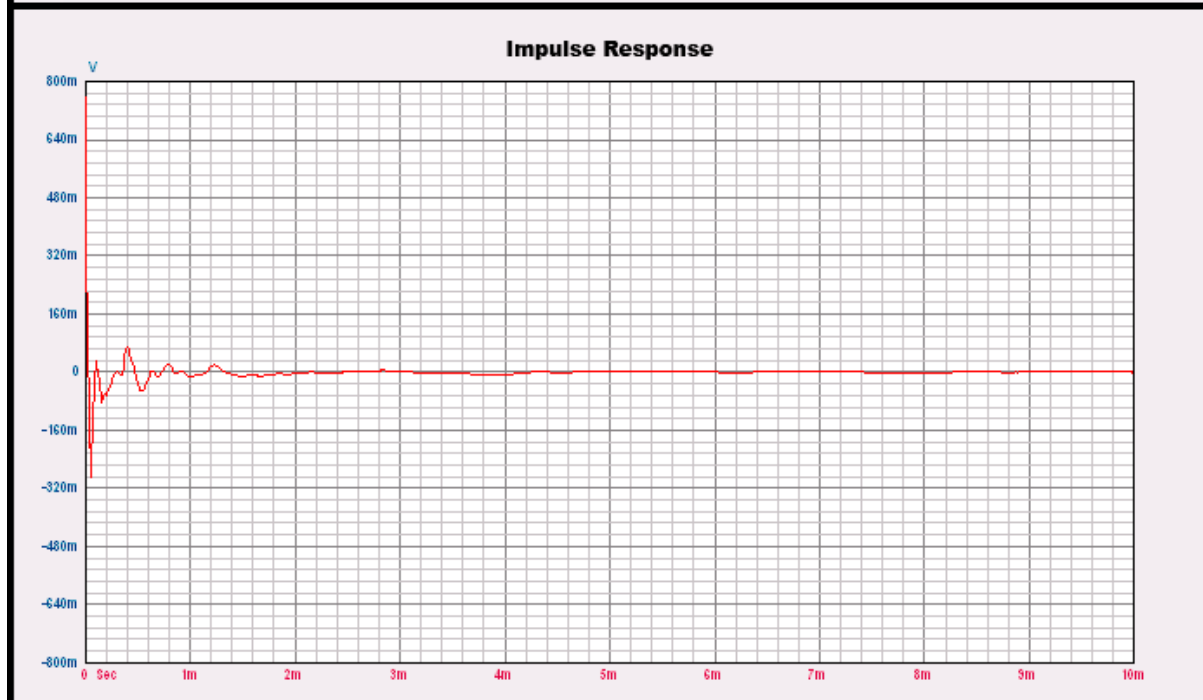

EX4 15 Ohm Silver

Revc (Ohm)	Fo (Hz)	Sd (m M²)	Vas (Ltr)	Cms (u M/N)	Mmd (g)	Mms (g)
13.000	42.088	21.000	70.233	1,122.000	11.000	12.750
BL (T·M)	Qms	Qes	Qts	Levc (u H)	No (%)	SPLo (dB)
14.783	2.543	0.201	0.186	60.071	2.500	96.040

Lowther Loudspeaker Systems Ltd. Registered Office Address: 26 Footh Cray Lane, Sidcup, Kent DA14 4NR

Email Address: sales@lowtherloudspeakers.com

Registered in England and Wales, Registered Number 3124910. VAT Number 685239501

Please Note: The above address is the Registered Office address and cannot accept deliveries.

All correspondence should be sent to P.O. Box 184, Sidcup, Kent DA14 4NL