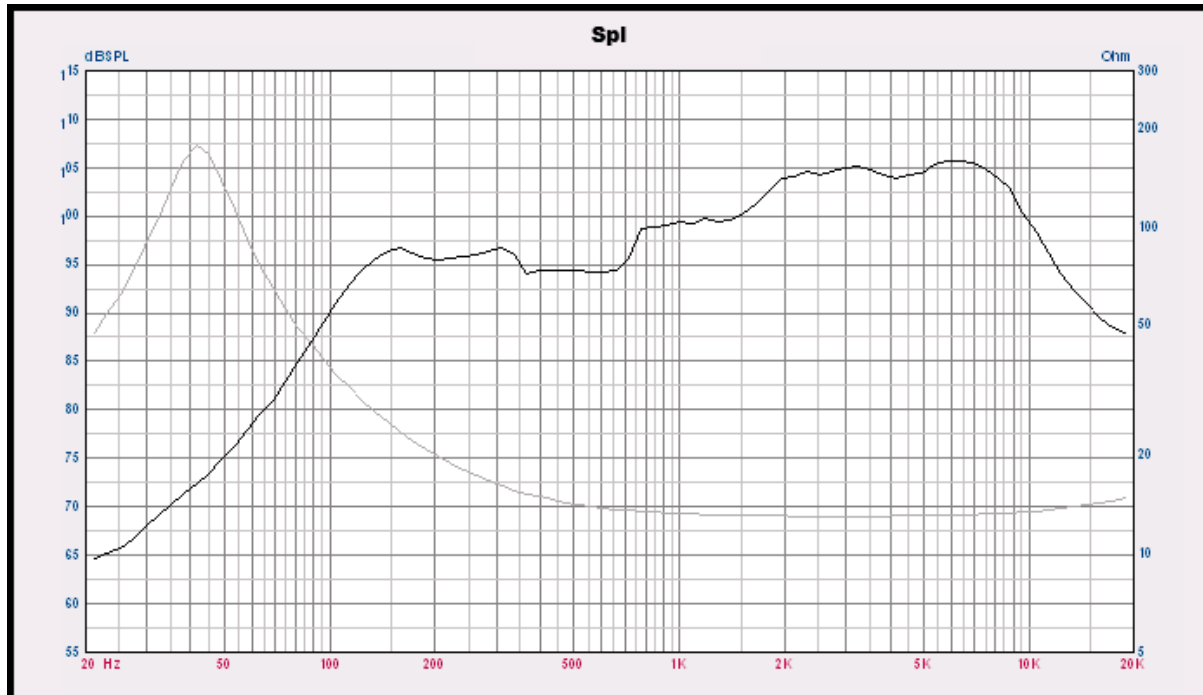

EX4 15 Ohm Silver

Revc (Ohm)	Fo (Hz)	Sd (m M²)	Vas (Ltr)	Cms (u M/N)	Mmd (g)	Mms (g)
13.000	42.088	21.000	70.233	1,122.000	11.000	12.750
BL (T·M)	Qms	Qes	Qts	Levc (u H)	No (%)	SPLo (dB)
14.783	2.543	0.201	0.186	60.071	2.500	96.040

Lowther Loudspeaker Systems Ltd. Registered Office Address: 26 Footh Cray Lane, Sidcup, Kent DA14 4NR

Email Address: sales@lowtherloudspeakers.com

Registered in England and Wales, Registered Number 3124910. VAT Number 685239501

Please Note: The above address is the Registered Office address and cannot accept deliveries.

All correspondence should be sent to P.O. Box 184, Sidcup, Kent DA14 4NL